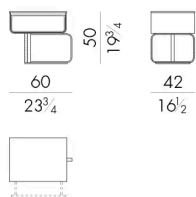

In night table Nova the care to details is visible on the drawer decorated with a three-dimensional frame upholstered with soft leather.

An exclusive feature of this item is the right and left version where the metals are placed on the opposite side under the structure. The top is in marble.

Dimensions

Generated: 15/06/2026

NOVA.9300/DX

Night table

60 W x 42 D x 50 H cm

NOVA.9300/SX

Night table

60 W x 42 D x 50 H cm