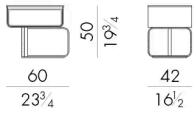

In night table Nova the care to details is visible on the drawer decorated with a three-dimensional frame upholstered with soft leather.

An exclusive feature of this item is the right and left version where the metals are placed on the opposite side under the structure. The top is in marble.

Dimensions

Generated: 06/07/2026

NOVA.9300/DX

Night table

60 W x 42 D x 50 H cm

NOVA.9300/SX

Night table

60 W x 42 D x 50 H cm