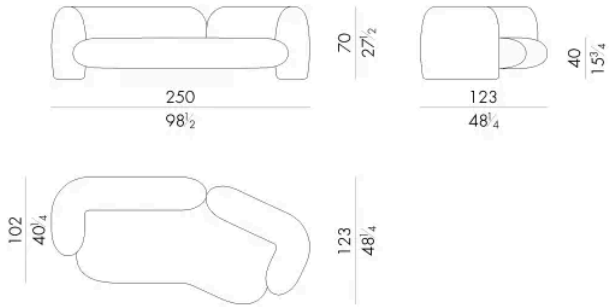

Gio is a sofa with sinuous shapes and strong lines, that express a vigorous appearance. The V-shaped version has been designed to create an unconventional living area.

Dimensions

GIO . 2 3 0 0 / A N G

Sofa

250 W x 123 D x 70 H cm

GIO . 2 4 0 0 / A N G

Sofa

283 W x 129 D x 70 H cm

GIO. 2500/ANG

Sofa

Generated: 06/07/2026

317Wx135Dx70Hcm