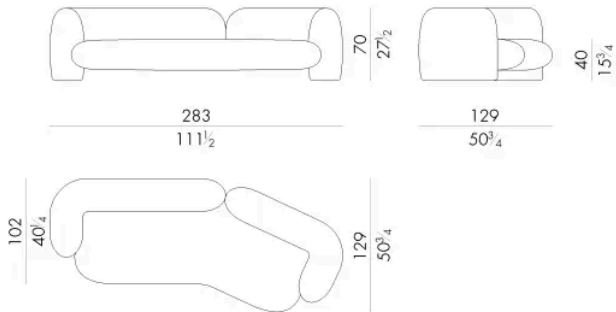

Gio is a sofa with sinuous shapes and strong lines, that express a vigorous appearance. The V-shaped version has been designed to create an unconventional living area.

Dimensions

GIO . 2 3 0 0 / A N G

Sofa

250 W x 123 D x 70 H cm

GIO . 2 4 0 0 / A N G

Sofa

283 W x 129 D x 70 H cm

GIO. 2500/ANG

Sofa

Generated: 06/07/2026

317Wx135Dx70Hcm