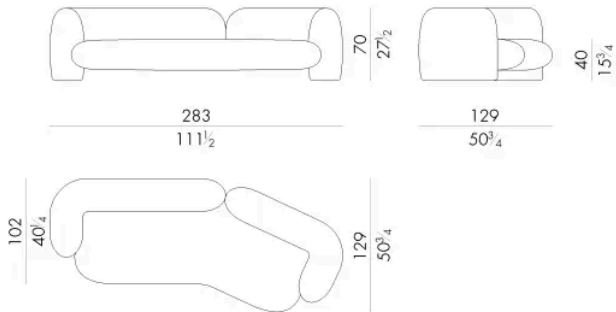

Gio is a sofa with sinuous shapes and strong lines, that express a vigorous appearance. The V-shaped version has been designed to create an unconventional living area.

Dimensions

G I O . 2 3 0 0 / A N G

Sofa

250 W x 123 D x 70 H cm

G I O . 2 4 0 0 / A N G

Sofa

283 W x 129 D x 70 H cm

G I O . 2 5 0 0 / A N G

Sofa

Generated: 19/04/2026

317 W x 135 D x 70 H cm

HESSENTIA