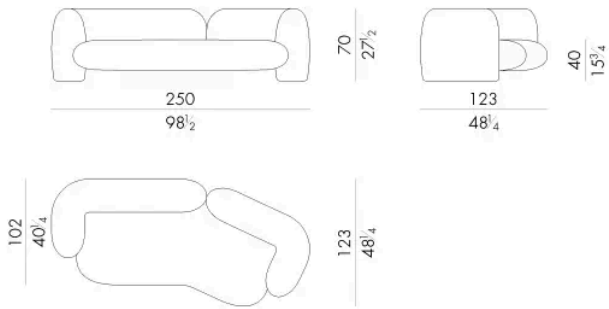

Gio is a sofa with sinuous shapes and strong lines, that express a vigorous appearance. The V-shaped version has been designed to create an unconventional living area.

Dimensions

GIO . 2 3 0 0 / A N G

Sofa

250 W x 123 D x 70 H cm

GIO . 2 4 0 0 / A N G

Sofa

283 W x 129 D x 70 H cm

GIO. 2500/ANG

Sofa

Generated: 15/06/2026

317Wx135Dx70Hcm