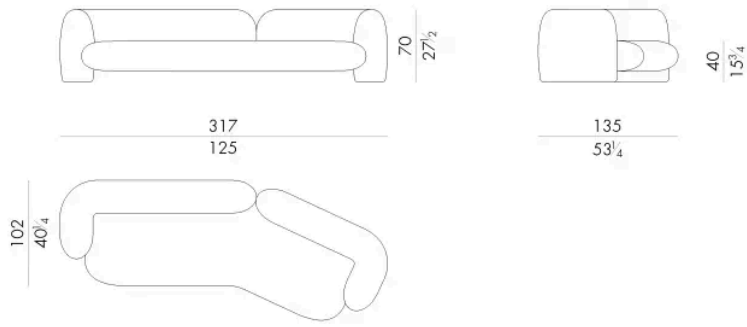

Gio is a sofa with sinuous shapes and strong lines, that express a vigorous appearance. The V-shaped version has been designed to create an unconventional living area.

Dimensions

GIO . 2 3 0 0 / A N G

Sofa

250 W x 123 D x 70 H cm

GIO . 2 4 0 0 / A N G

Sofa

283 W x 129 D x 70 H cm

GIO. 2500/ANG

Sofa

Generated: 15/06/2026

317Wx135Dx70Hcm