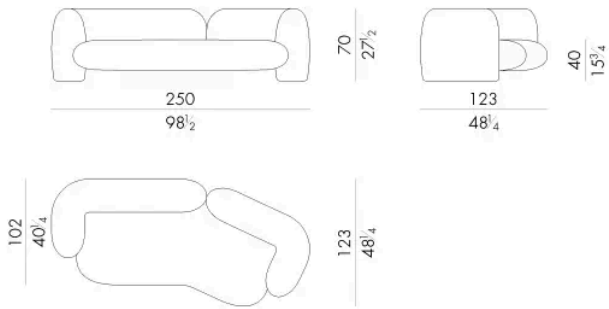

Gio is a sofa with sinuous shapes and strong lines, that express a vigorous appearance. The V-shaped version has been designed to create an unconventional living area.

Dimensions

G I O . 2 3 0 0 / A N G

Sofa

250 W x 123 D x 70 H cm

G I O . 2 4 0 0 / A N G

Sofa

283 W x 129 D x 70 H cm

G I O . 2 5 0 0 / A N G

Sofa

Generated: 19/04/2026

317 W x 135 D x 70 H cm

HESSENTIA