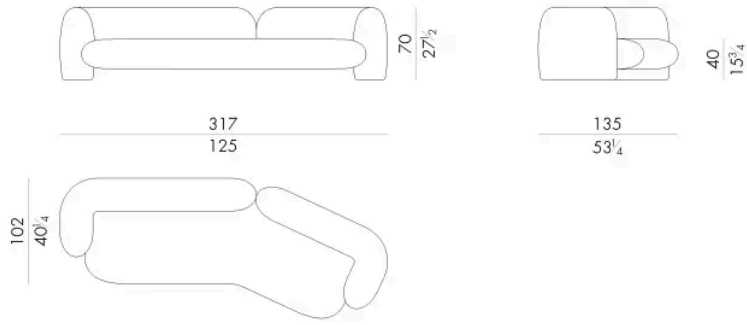

Gio is a sofa with sinuous shapes and strong lines, that express a vigorous appearance. The V-shaped version has been designed to create an unconventional living area.

Dimensions

GIO . 2 3 0 0 / A N G

Sofa

250 W x 123 D x 70 H cm

GIO . 2 4 0 0 / A N G

Sofa

283 W x 129 D x 70 H cm

GIO. 2500/ANG

Sofa

Generated: 06/07/2026

317Wx135Dx70Hcm