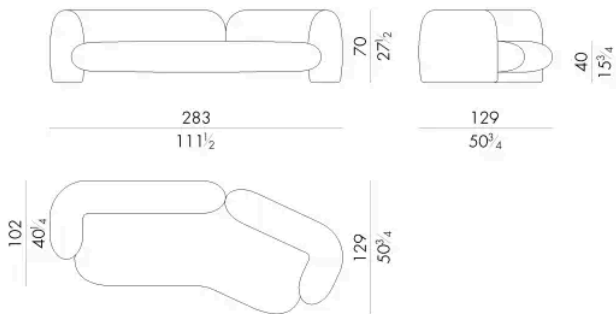

Gio is a sofa with sinuous shapes and strong lines, that express a vigorous appearance. The V-shaped version has been designed to create an unconventional living area.

Dimensions

GIO . 2 3 0 0 / A N G

Sofa

250 W x 123 D x 70 H cm

GIO . 2 4 0 0 / A N G

Sofa

283 W x 129 D x 70 H cm

GIO. 2500/ANG

Sofa

Generated: 15/06/2026

317Wx135Dx70Hcm