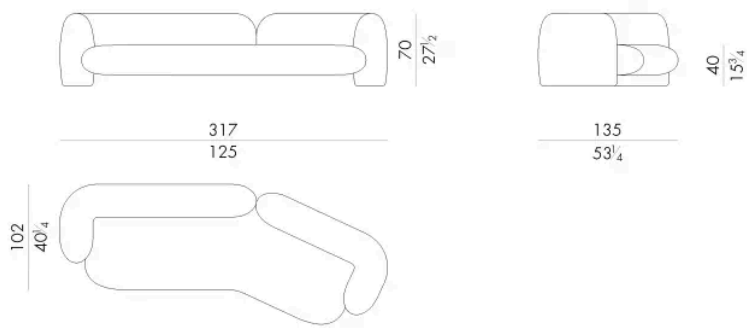

Gio is a sofa with sinuous shapes and strong lines, that express a vigorous appearance. The V-shaped version has been designed to create an unconventional living area.

Dimensions

G I O . 2 3 0 0 / A N G

Sofa

250 W x 123 D x 70 H cm

G I O . 2 4 0 0 / A N G

Sofa

283 W x 129 D x 70 H cm

G I O . 2 5 0 0 / A N G

Sofa

Generated: 19/04/2026

317 W x 135 D x 70 H cm

HESSENTIA