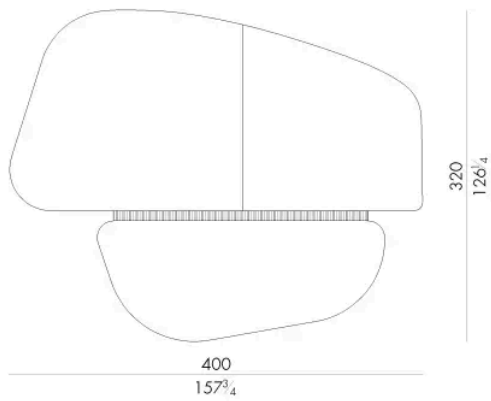

SYNTHESIS . 4 0 0 3 2 0 / G

Rug

400 W x 320 D cm