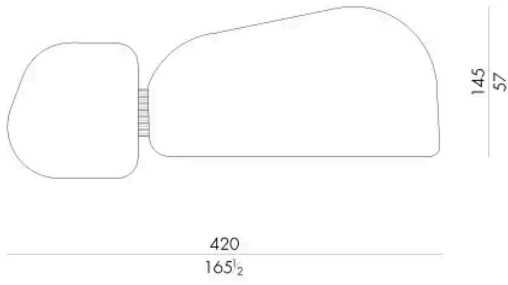

Dimensions

SYNTHESIS . 4 2 0 1 4 5 / R

Rug

420 W x 145 D cm

SYNTHESIS . 4 0 0 3 2 0 / G

Rug

400 W x 320 D cm

SYNTHESIS . 475360 / C

Generated: 15/06/2026

Rug

475 W x 360 D cm

SYNTHESIS . 475360 / V

Rug

475 W x 360 D cm