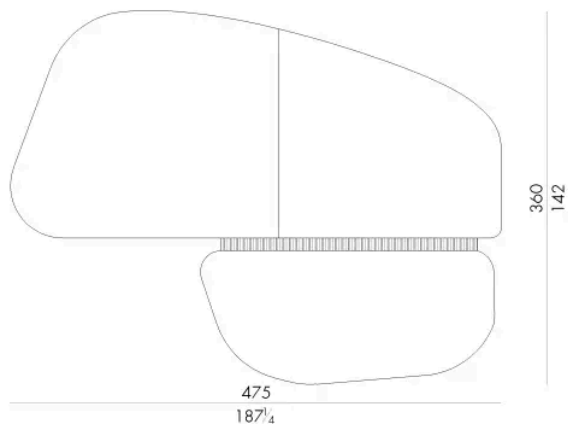

Dimensions

SYNTHESIS . 4 2 0 1 4 5 / R

Rug

420 W x 145 D cm

SYNTHESIS . 4 0 0 3 2 0 / G

Rug

400 W x 320 D cm

SYNTHESIS . 475360 / C

Generated: 15/06/2026

Rug

475 W x 360 D cm

SYNTHESIS . 475360 / V

Rug

475 W x 360 D cm