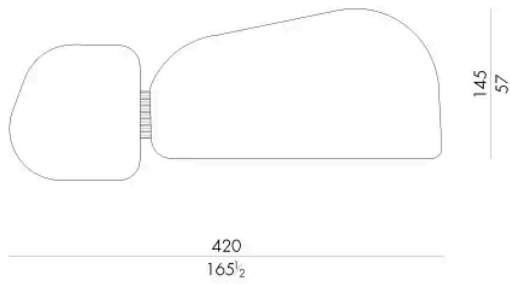

Dimensions

Generated: 06/07/2026

SYNTHESIS . 4 2 0 1 4 5 / R

Rug

420 W x 145 D cm