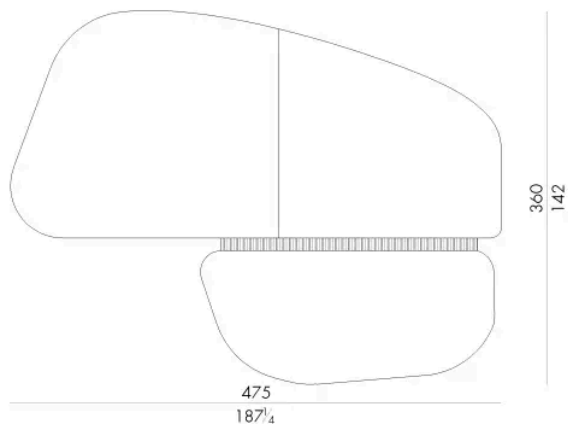

Dimensions

Generated: 15/04/2026

SYNTHESIS . 4 2 0 1 4 5 / R

Rug

420 W x 145 D cm

SYNTHESIS . 4 0 0 3 2 0 / G

Rug

400 W x 320 D cm

SYNTHESIS . 475360 / C

Generated: 15/04/2026

Rug

475 W x 360 D cm

SYNTHESIS . 475360 / V

Rug

475 W x 360 D cm