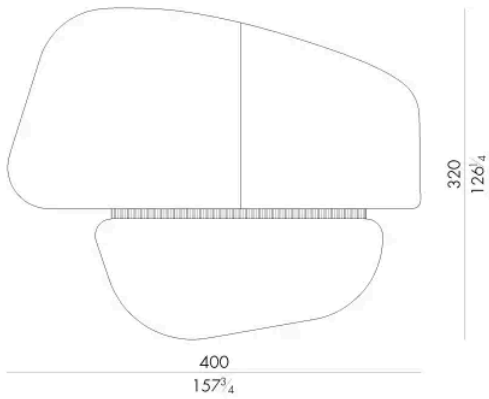

Dimensions

SYNTHESIS . 4 2 0 1 4 5 / R

Rug

420 W x 145 D cm

SYNTHESIS . 4 0 0 3 2 0 / G

Rug

400 W x 320 D cm

SYNTHESIS . 475360 / C

Generated: 15/06/2026

Rug

475 W x 360 D cm

SYNTHESIS . 475360 / V

Rug

475 W x 360 D cm