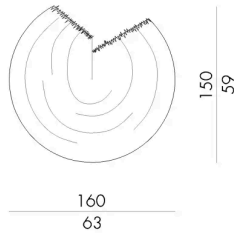

Ammonite
RUG

Generated: 15/06/2026

HESENTIA

Dimensions

AMMONITE.D125/G

Rug

125 W x 120 D cm

AMMONITE.D125/N

Rug

125 W x 120 D cm

AMMONITE.D160/G

Rug

160 W x 150 D cm

AMMONITE.D160/N

Rug

160 W x 150 D cm

AMMONITE.D280/G

Rug

280 W x 265 D cm

AMMONITE.D280/N

Rug

280 W x 265 D cm

Generated: 15/06/2026