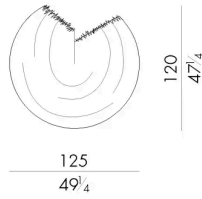

Ammonite
RUG

Generated: 15/06/2026

HESENTIA

Dimensions

AMMONITE.D125/G

Rug

125 W x 120 D cm

AMMONITE.D125/N

Rug

125 W x 120 D cm

AMMONITE.D160/G

Rug

160 W x 150 D cm

AMMONITE.D160/N

Rug

160 W x 150 D cm

AMMONITE.D280/G

Rug

280 W x 265 D cm

AMMONITE.D280/N

Rug

280 W x 265 D cm

Generated: 15/06/2026