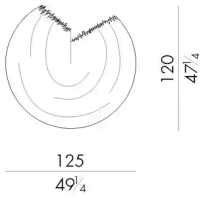

Ammonite
RUG

Generated: 15/06/2026

HESENTIA

Dimensions

AMMONITE.D125/G

Rug

125 W x 120 D cm

AMMONITE.D125/N

Rug

125 W x 120 D cm

AMMONITE.D160/G

Rug

160 W x 150 D cm

AMMONITE.D160/N

Rug

160 W x 150 D cm

AMMONITE.D280/G

Rug

280 W x 265 D cm

AMMONITE.D280/N

Rug

280 W x 265 D cm

Generated: 15/06/2026