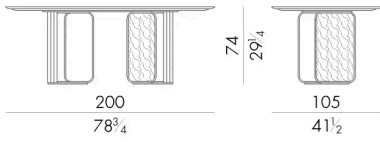

The uniqueness of rectangular tables Nova is represented by the double brass base that envelops the marble slabs like a ribbon enhancing the natural veins of the stone. The metal parts, that are shaped in a very precious way, are proposed both in shiny and matt finishes and some of them are decorated by hand with a refined three-dimensional effect. Besides the rectangular table exists also the round version available in different sizes.

Dimensions

NOVA . 8 2 0 0

Table

200 W x 105 D x 74 H cm

NOVA . 8 2 4 0

Table

240 W x 110 D x 74 H cm

NOVA . 8 2 8 0

Table

280 W x 110 D x 74 H cm