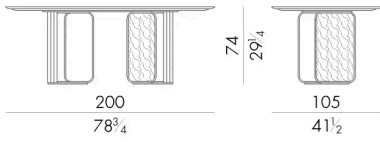

The uniqueness of rectangular tables Nova is represented by the double brass base that envelops the marble slabs like a ribbon enhancing the natural veins of the stone. The metal parts, that are shaped in a very precious way, are proposed both in shiny and matt finishes and some of them are decorated by hand with a refined three-dimensional effect. Besides the rectangular table exists also the round version available in different sizes.

HESSENTIA can customize this piece to suit your project needs. Some limitations apply.

Dimensions

Generated: 05/07/2026

NOVA . 8 2 0 0

Table

200 W x 105 D x 74 H cm

NOVA . 8 2 4 0

Table

240 W x 110 D x 74 H cm

NOVA . 8 2 8 0

Table

280 W x 110 D x 74 H cm