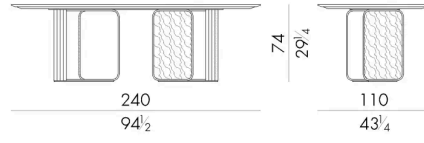

HESSENTIA can customize this piece to suit your project needs. Some limitations apply.

Dimensions

Generated: 05/07/2026

NOVA . 8 2 0 0

Table

200 W x 105 D x 74 H cm

NOVA . 8 2 4 0

Table

240 W x 110 D x 74 H cm

NOVA . 8 2 8 0

Table

280 W x 110 D x 74 H cm