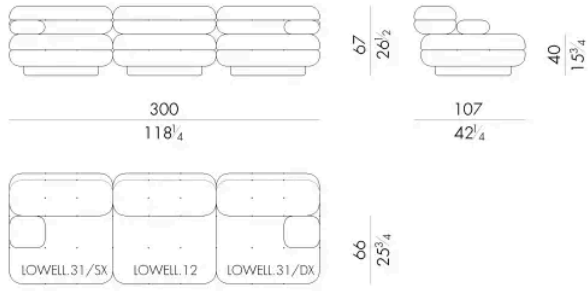

LOWELL. 2500

Modular sofa

300 W x 107 D x 67 H cm