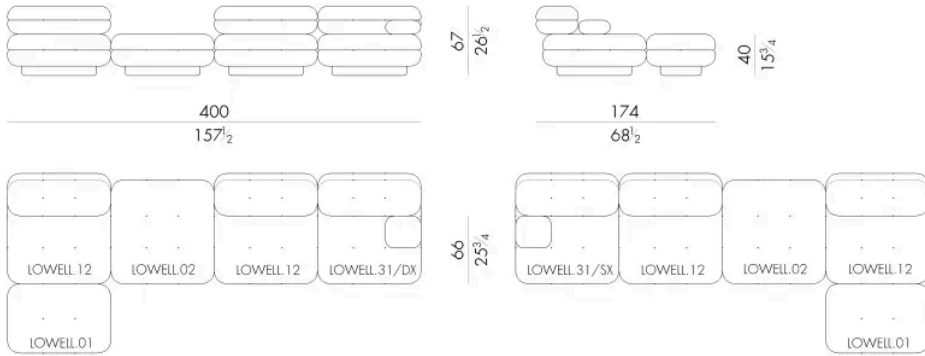

LOWELL.2800/SX - LOWELL.2800/DX

Modular sofa

400 W x 174 D x 67 H cm

LOWELL.2900

Modular sofa

426 W x 137 D x 67 H cm