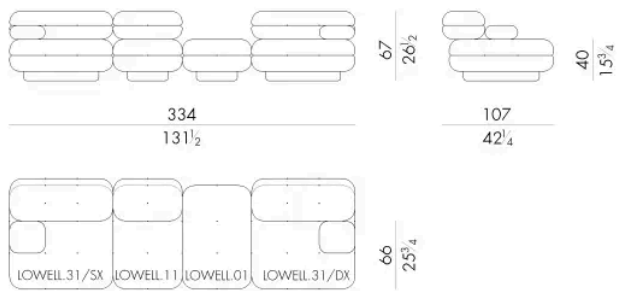

LOWELL. 2650

Modular sofa

334Wx107Dx67H cm