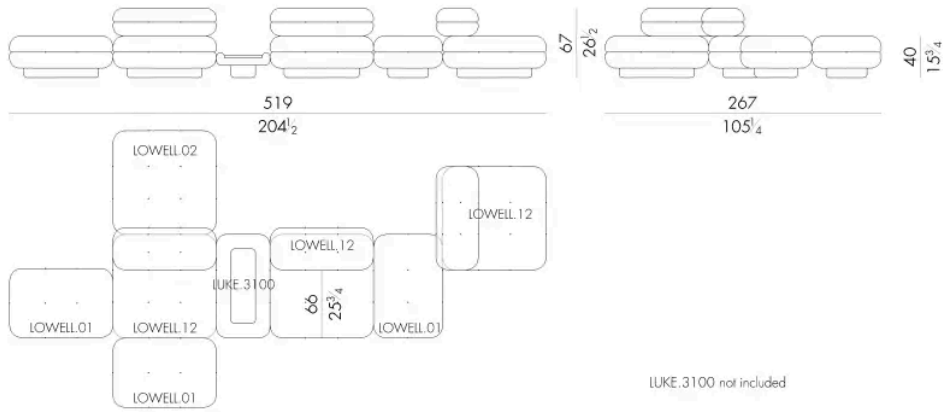

Dimensions

LOWELL.01

Modular element

67 W x 100 D x 40 H cm

LOWELL.02

Modular element

100 W x 100 D x 40 H cm

LOWELL.11

Modular element

67 W x 107 D x 67 H cm

LOWELL.12

Modular element

100 W x 107 D x 67 H cm

LOWELL. 31/SX

Modular element

100 W x 107 D x 67 H cm

400 W x 107 D x 67 H cm

LOWELL.2800/SX - LOWELL.2800/DX

Modular sofa

400 W x 174 D x 67 H cm

LOWELL.2900

Modular sofa

426 W x 137 D x 67 H cm

LUKE.3060 not included

LOWELL.3000

Modular sofa

Generated: 28/06/2026

519 W x 267 D x 67 H cm

LUKE.3100 not included