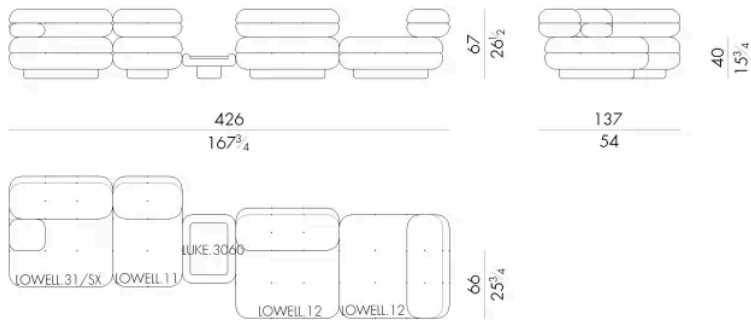

# Dimensions

### LOWELL. 2650

Modular sofa

334Wx107Dx67H cm

**LOWELL. 2700**

Modular sofa

400 W x 107 D x 67 H cm

**LOWELL. 2750**

Modular sofa

400 W x 107 D x 67 H cm

**LOWELL.2800/SX - LOWELL.2800/DX**

Modular sofa

400 W x 174 D x 67 H cm

**LOWELL.2900**

Modular sofa

426 W x 137 D x 67 H cm

LUKE.3060 not included

LOWELL.3000

Modular sofa

Generated: 28/06/2026

519 W x 267 D x 67 H cm