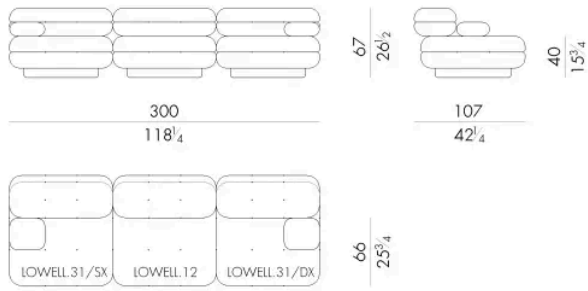

LOWELL. 2500

Modular sofa

300 W x 107 D x 67 H cm