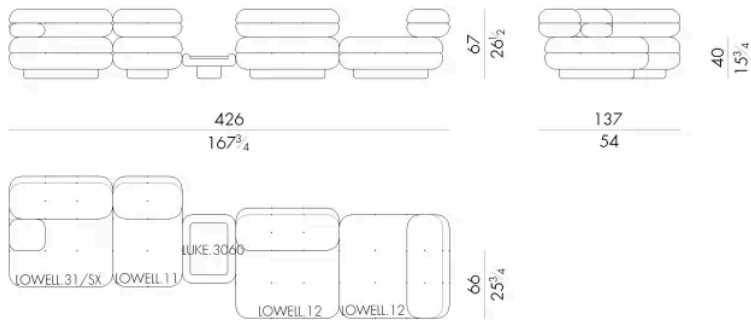

Dimensions

LOWELL.01

Modular element

67 W x 100 D x 40 H cm

LOWELL.02

Modular element

100 W x 100 D x 40 H cm

LOWELL.11

Modular element

67 W x 107 D x 67 H cm

LOWELL.12

Modular element

100 W x 107 D x 67 H cm

LOWELL. 31/SX

Modular element

100 W x 107 D x 67 H cm

LOWELL . 2 6 5 0

Modular sofa

334 W x 107 D x 67 H cm

LOWELL. 2700

Modular sofa

400 W x 107 D x 67 H cm

**LOWELL. 2750**

Modular sofa

400 W x 107 D x 67 H cm

LOWELL.2800/SX - LOWELL.2800/DX

Modular sofa

400 W x 174 D x 67 H cm

LOWELL.2900

Modular sofa

426 W x 137 D x 67 H cm

LUKE.3060 not included