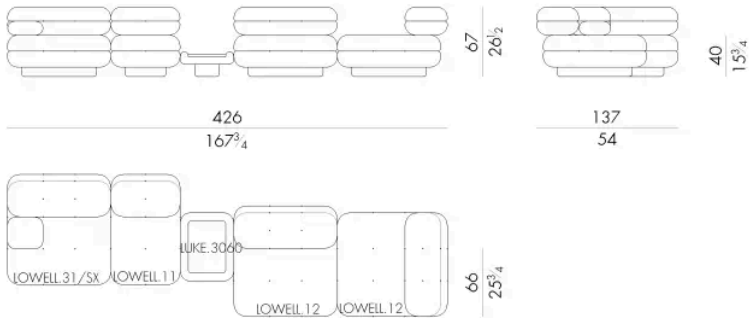

Dimensions

LOWELL.01

Modular element

67 W x 100 D x 40 H cm

LOWELL.02

Modular element

100 W x 100 D x 40 H cm

LOWELL.11

Modular element

67 W x 107 D x 67 H cm

LOWELL.12

Modular element

100 W x 107 D x 67 H cm

LOWELL . 31 / SX

Modular element

100 W x 107 D x 67 H cm

400 W x 107 D x 67 H cm

LOWELL.2800/SX - LOWELL.2800/DX

Modular sofa

400 W x 174 D x 67 H cm

LOWELL.2900

Modular sofa

426 W x 137 D x 67 H cm

LUKE.3060 not included

LOWELL.3000

Modular sofa

Generated: 07/04/2026

519 W x 267 D x 67 H cm