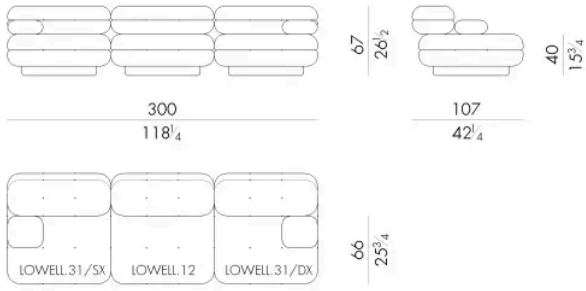

LOWELL. 2500

Modular sofa

300 W x 107 D x 67 H cm