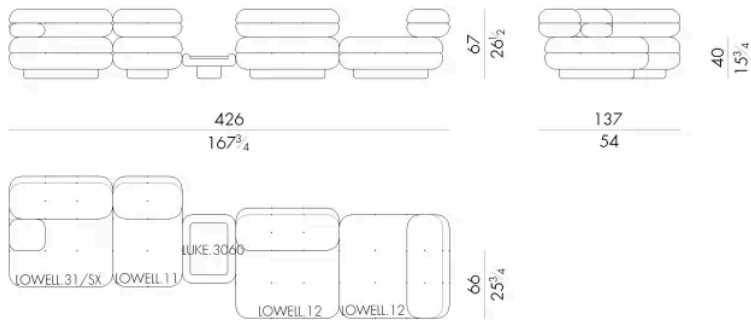

Dimensions

LOWELL.01

Modular element

67 W x 100 D x 40 H cm

LOWELL.02

Modular element

100 W x 100 D x 40 H cm

LOWELL.11

Modular element

67 W x 107 D x 67 H cm

LOWELL.12

Modular element

100 W x 107 D x 67 H cm

LOWELL . 31 / SX

Modular element

100 W x 107 D x 67 H cm

400 W x 107 D x 67 H cm

LOWELL.2800/SX - LOWELL.2800/DX

Modular sofa

400 W x 174 D x 67 H cm

LOWELL.2900

Modular sofa

426 W x 137 D x 67 H cm

LUKE.3060 not included

LOWELL.3000

Modular sofa

Generated: 27/04/2026

519 W x 267 D x 67 H cm