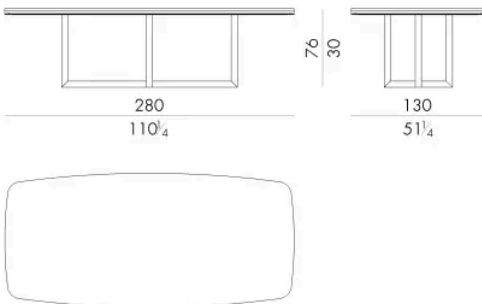

HESENTIA can customize this piece to suit your project needs. Some limitations apply.

HESENTIA

Dimensions

Generated: 05/07/2026

GRANT . 8 2 0 0

Table

200 W x 110 D x 76 H cm

GRANT . 8 2 4 0

Table

240 W x 120 D x 76 H cm

GRANT . 8 2 8 0

Table

280 W x 130 D x 76 H cm

GRANT. 8330

Generated: 05/07/2026

Table

330 W x 130 D x 76 H cm

HESSENTIA