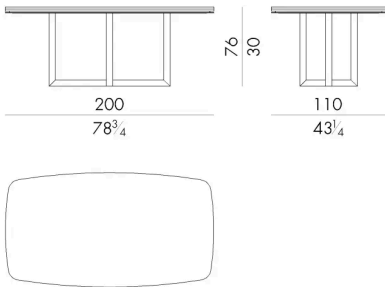

Grant

TABLE

Generated: 15/06/2026

The table Grant is characterized by a remarkable marble top supported around the perimeter by a metal edge, which increases its thickness. A metal base with a tubular cross motif gives further elegance and refinement to this table, available in different dimensions, with a rectangular top with rounded corners.

HESSENTIA

Dimensions

GRANT . 8 2 0 0

Table

200 W x 110 D x 76 H cm

GRANT . 8 2 4 0

Table

240 W x 120 D x 76 H cm

GRANT . 8 2 8 0

Table

280 W x 130 D x 76 H cm

GRANT. 8330

Generated: 15/06/2026

Table

330 W x 130 D x 76 H cm

HESSENTIA