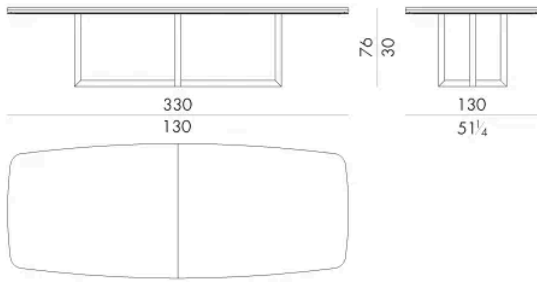

HESENTIA can customize this piece to suit your project needs. Some limitations apply.

HESENTIA

Dimensions

Generated: 05/07/2026

GRANT . 8 2 0 0

Table

200 W x 110 D x 76 H cm

GRANT . 8 2 4 0

Table

240 W x 120 D x 76 H cm

GRANT . 8 2 8 0

Table

280 W x 130 D x 76 H cm

GRANT. 8330

Generated: 05/07/2026

Table

330 W x 130 D x 76 H cm

HESSENTIA