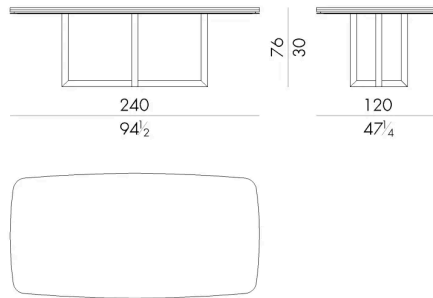

Grant

TABLE

Generated: 05/07/2026

The table Grant is characterized by a remarkable marble top supported around the perimeter by a metal edge, which increases its thickness. A metal base with a tubular cross motif gives further elegance and refinement to this table, available in different dimensions, with a rectangular top with rounded corners.

HESENTIA can customize this piece to suit your project needs. Some limitations apply.

HESENTIA

Dimensions

Generated: 05/07/2026

GRANT . 8 2 0 0

Table

200 W x 110 D x 76 H cm

GRANT . 8 2 4 0

Table

240 W x 120 D x 76 H cm

GRANT . 8 2 8 0

Table

280 W x 130 D x 76 H cm

GRANT. 8330

Generated: 05/07/2026

Table

330 W x 130 D x 76 H cm

HESSENTIA