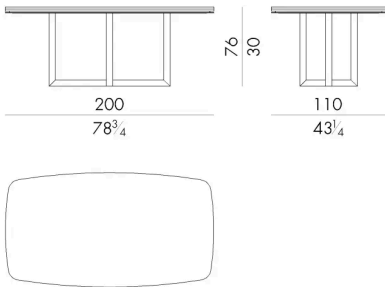

Grant

TABLE

Generated: 05/07/2026

The table Grant is characterized by a remarkable marble top supported around the perimeter by a metal edge, which increases its thickness. A metal base with a tubular cross motif gives further elegance and refinement to this table, available in different dimensions, with a rectangular top with rounded corners.

HESENTIA can customize this piece to suit your project needs. Some limitations apply.

HESENTIA

Dimensions

Generated: 05/07/2026

GRANT . 8 2 0 0

Table

200 W x 110 D x 76 H cm

GRANT . 8 2 4 0

Table

240 W x 120 D x 76 H cm

GRANT . 8 2 8 0

Table

280 W x 130 D x 76 H cm

GRANT. 8330

Generated: 05/07/2026

Table

330 W x 130 D x 76 H cm

HESSENTIA