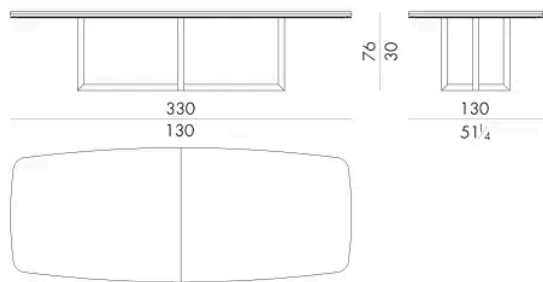

HESENTIA can customize this piece to suit your project needs. Some limitations apply.

HESENTIA

Dimensions

GRANT . 8 2 0 0

Table

200 W x 110 D x 76 H cm

GRANT . 8 2 4 0

Table

240 W x 120 D x 76 H cm

GRANT . 8 2 8 0

Table

280 W x 130 D x 76 H cm

GRANT. 8330

Generated: 06/07/2026

Table

330Wx130Dx76Hcm