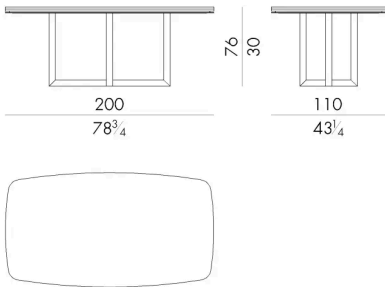

Grant

TABLE

Generated: 06/07/2026

The table Grant is characterized by a remarkable marble top supported around the perimeter by a metal edge, which increases its thickness. A metal base with a tubular cross motif gives further elegance and refinement to this table, available in different dimensions, with a rectangular top with rounded corners.

HESENTIA can customize this piece to suit your project needs. Some limitations apply.

HESENTIA

Dimensions

GRANT . 8 2 0 0

Table

200 W x 110 D x 76 H cm

GRANT . 8 2 4 0

Table

240 W x 120 D x 76 H cm

GRANT . 8 2 8 0

Table

280 W x 130 D x 76 H cm

GRANT. 8330

Generated: 06/07/2026

Table

330Wx130Dx76Hcm