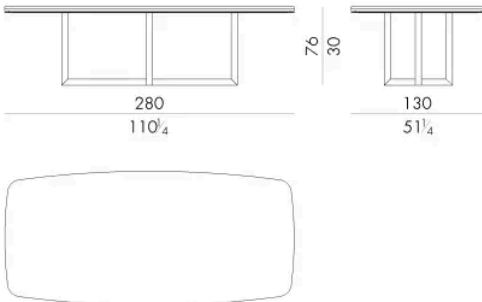

Grant

TABLE

Generated: 15/06/2026

The table Grant is characterized by a remarkable marble top supported around the perimeter by a metal edge, which increases its thickness. A metal base with a tubular cross motif gives further elegance and refinement to this table, available in different dimensions, with a rectangular top with rounded corners.

HESSENTIA

Dimensions

GRANT . 8 2 0 0

Table

200 W x 110 D x 76 H cm

GRANT . 8 2 4 0

Table

240 W x 120 D x 76 H cm

GRANT . 8 2 8 0

Table

280 W x 130 D x 76 H cm

GRANT. 8330

Generated: 15/06/2026

Table

330 W x 130 D x 76 H cm

HESSENTIA