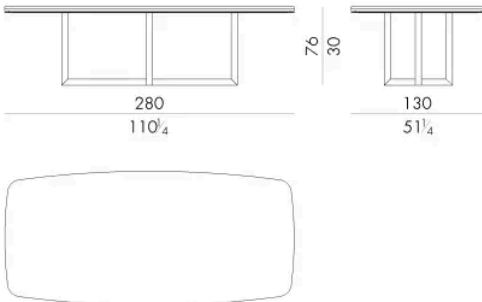

HESENTIA can customize this piece to suit your project needs. Some limitations apply.

HESENTIA

Dimensions

GRANT . 8 2 0 0

Table

200 W x 110 D x 76 H cm

GRANT . 8 2 4 0

Table

240 W x 120 D x 76 H cm

GRANT . 8 2 8 0

Table

280 W x 130 D x 76 H cm

GRANT. 8330

Generated: 06/07/2026

Table

330Wx130Dx76Hcm