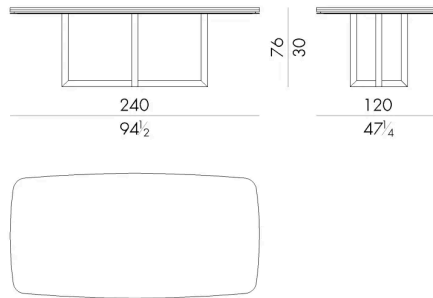

Grant

TABLE

Generated: 15/06/2026

The table Grant is characterized by a remarkable marble top supported around the perimeter by a metal edge, which increases its thickness. A metal base with a tubular cross motif gives further elegance and refinement to this table, available in different dimensions, with a rectangular top with rounded corners.

HESSENTIA

Dimensions

GRANT . 8 2 0 0

Table

200 W x 110 D x 76 H cm

GRANT . 8 2 4 0

Table

240 W x 120 D x 76 H cm

GRANT . 8 2 8 0

Table

280 W x 130 D x 76 H cm

GRANT. 8330

Generated: 15/06/2026

Table

330 W x 130 D x 76 H cm

HESSENTIA