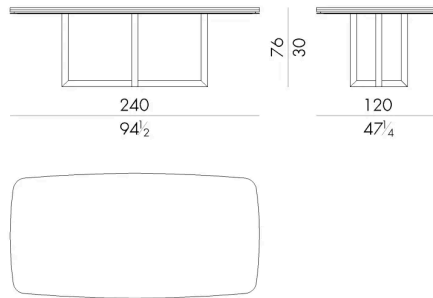

Grant

TABLE

Generated: 06/07/2026

The table Grant is characterized by a remarkable marble top supported around the perimeter by a metal edge, which increases its thickness. A metal base with a tubular cross motif gives further elegance and refinement to this table, available in different dimensions, with a rectangular top with rounded corners.

HESENTIA can customize this piece to suit your project needs. Some limitations apply.

HESENTIA

Dimensions

GRANT . 8 2 0 0

Table

200 W x 110 D x 76 H cm

GRANT . 8 2 4 0

Table

240 W x 120 D x 76 H cm

GRANT . 8 2 8 0

Table

280 W x 130 D x 76 H cm

GRANT. 8330

Generated: 06/07/2026

Table

330Wx130Dx76Hcm