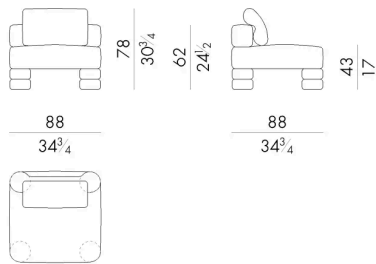

Dimensions

ISLAOUT.01

Modular element

88 W x 88 D x 43 H cm

ISLAOUT.02

Modular element

96 W x 88 D x 43 H cm

ISLAOUT.12

Modular element

88 W x 88 D x 62 H cm

ISLAOUT.21

Modular element

96 W x 88 D x 62 H cm

ISLA OUT. 31
Modular element

Generated: 15/06/2026

121 W x 121 D x 62 H cm