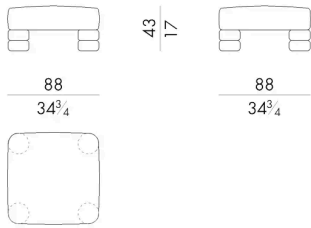

# Dimensions

## ISLA OUT. 01

Modular element

88 W x 88 D x 43 H cm

## ISLA OUT. 02

Modular element

96 W x 88 D x 43 H cm

## ISLA OUT. 12

Modular element

88 W x 88 D x 62 H cm