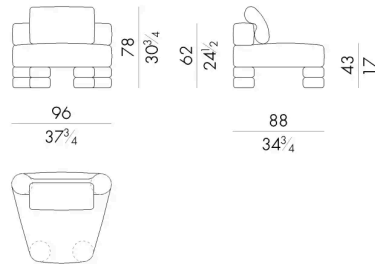

## ISLA OUT. 01

Modular element

88 W x 88 D x 43 H cm

## ISLA OUT. 02

Modular element

96 W x 88 D x 43 H cm

## ISLA OUT. 12

Modular element

88 W x 88 D x 62 H cm

## ISLA OUT. 21

Modular element

96 W x 88 D x 62 H cm

**ISLA OUT. 31**  
Modular element

Generated: 13/04/2026

121 W x 121 D x 62 H cm