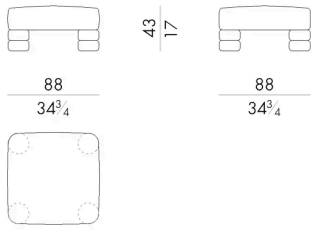

Dimensions

ISLA OUT. 01 Modular element

88 W x 88 D x 43 H cm

ISLA OUT. 02 Modular element

96 W x 88 D x 43 H cm

ISLA OUT. 12 Modular element

88 W x 88 D x 62 H cm

ISLA OUT. 21 Modular element

96 W x 88 D x 62 H cm

ISLA OUT. 31
Modular element

Generated: 06/07/2026

121 W x 121 D x 62 H cm