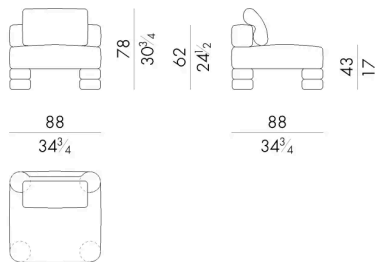

# Dimensions

## ISLA OUT. 01

Modular element

88 W x 88 D x 43 H cm

## ISLA OUT. 02

Modular element

96 W x 88 D x 43 H cm

## ISLA OUT. 12

Modular element

88 W x 88 D x 62 H cm