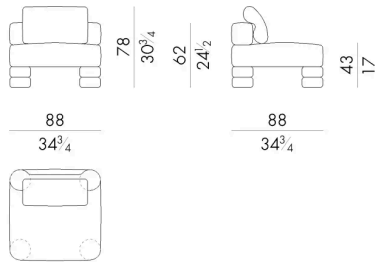

Dimensions

ISLA OUT. 01 Modular element

88 W x 88 D x 43 H cm

ISLA OUT. 02 Modular element

96 W x 88 D x 43 H cm

ISLA OUT. 12 Modular element

88 W x 88 D x 62 H cm

ISLA OUT. 21 Modular element

96 W x 88 D x 62 H cm

ISLA OUT. 31
Modular element

Generated: 06/07/2026

121 W x 121 D x 62 H cm