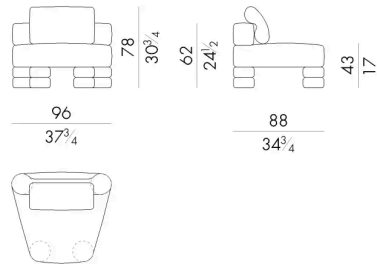

Dimensions

ISLAOUT.01

Modular element

88 W x 88 D x 43 H cm

ISLAOUT.02

Modular element

96 W x 88 D x 43 H cm

ISLAOUT.12

Modular element

88 W x 88 D x 62 H cm

ISLAOUT.21

Modular element

96 W x 88 D x 62 H cm

ISLA OUT. 31
Modular element

Generated: 15/06/2026

121 W x 121 D x 62 H cm