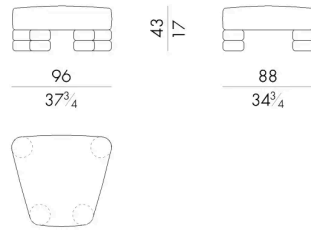

Dimensions

ISLA OUT. 01 Modular element

88 W x 88 D x 43 H cm

ISLA OUT. 02 Modular element

96 W x 88 D x 43 H cm

ISLA OUT. 12 Modular element

88 W x 88 D x 62 H cm

ISLA OUT. 21 Modular element

96 W x 88 D x 62 H cm

ISLA OUT. 31
Modular element

Generated: 06/07/2026

121 W x 121 D x 62 H cm