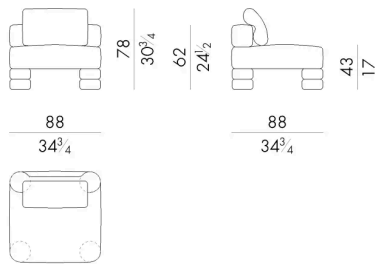

# Dimensions

## ISLA OUT. 01

Modular element

88 W x 88 D x 43 H cm

## ISLA OUT. 02

Modular element

96 W x 88 D x 43 H cm

## ISLA OUT. 12

Modular element

88 W x 88 D x 62 H cm