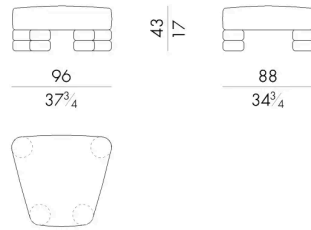

Dimensions

ISLAOUT.01

Modular element

88 W x 88 D x 43 H cm

ISLAOUT.02

Modular element

96 W x 88 D x 43 H cm

ISLAOUT.12

Modular element

88 W x 88 D x 62 H cm

ISLAOUT.21

Modular element

96 W x 88 D x 62 H cm

ISLA OUT. 31
Modular element

Generated: 15/06/2026

121 W x 121 D x 62 H cm