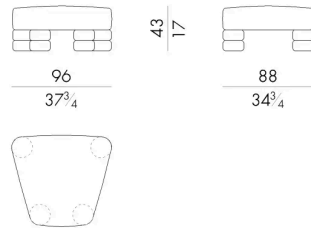

# Dimensions

## ISLA OUT. 01

Modular element

88 W x 88 D x 43 H cm

## ISLA OUT. 02

Modular element

96 W x 88 D x 43 H cm

## ISLA OUT. 12

Modular element

88 W x 88 D x 62 H cm