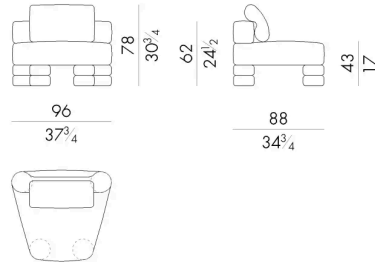

Dimensions

ISLA OUT. 01 Modular element

88 W x 88 D x 43 H cm

ISLA OUT. 02 Modular element

96 W x 88 D x 43 H cm

ISLA OUT. 12 Modular element

88 W x 88 D x 62 H cm

ISLA OUT. 21 Modular element

96 W x 88 D x 62 H cm

ISLA OUT. 31
Modular element

Generated: 06/07/2026

121 W x 121 D x 62 H cm