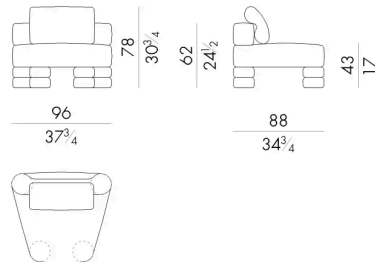

# Dimensions

## ISLA OUT. 02

Modular element

96 W x 88 D x 43 H cm

## ISLA OUT. 12

Modular element

88 W x 88 D x 62 H cm

## ISLA OUT. 21

Modular element

96 W x 88 D x 62 H cm

**ISLA OUT. 31**  
Modular element

Generated: 05/07/2026

121 W x 121 D x 62 H cm