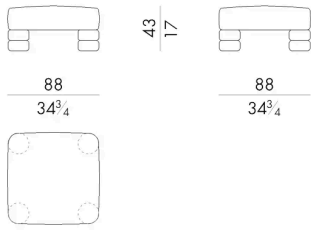

Dimensions

ISLAOUT.01

Modular element

88 W x 88 D x 43 H cm

ISLAOUT.02

Modular element

96 W x 88 D x 43 H cm

ISLAOUT.12

Modular element

88 W x 88 D x 62 H cm

ISLAOUT.21

Modular element

96 W x 88 D x 62 H cm

ISLA OUT. 31
Modular element

Generated: 15/06/2026

121 W x 121 D x 62 H cm