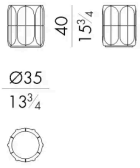

Concave coffee table enriches the living area with a sculptural touch and is characterized by a round shape embellished on the surface by many three-dimensional facets. It is available in various colours with a glossy or matt finish.

Dimensions

Generated: 15/06/2026

CONCAVE.1035

Coffee table

DIAM. 35 x 40 H cm

CONCAVE.1070

Coffee table

DIAM. 68 x 31 H cm

CONCAVE.1100

Coffee table

DIAM. 100 x 31 H cm

CONCAVE.1130

Coffee table

DIAM. 130 x 31 H cm