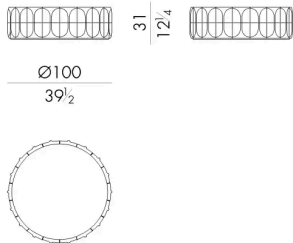

CONCAVE.1100

Coffee table

DIAM. 100 x 31 H cm