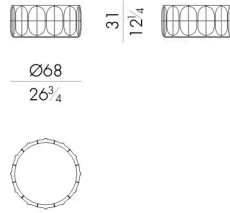

CONCAVE.1070

Coffee table

DIAM. 68 x 31 H cm