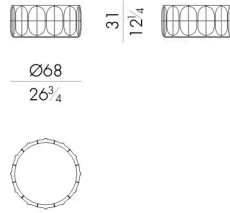

# Dimensions

Generated: 06/07/2026

## CONCAVE.1035

Coffee table

DIAM. 35 x 40 H cm

## CONCAVE.1070

Coffee table

DIAM. 68 x 31 H cm

## CONCAVE.1100

Coffee table

DIAM. 100 x 31 H cm