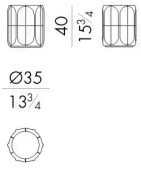

Concave coffee table enriches the living area with a sculptural touch and is characterized by a round shape embellished on the surface by many three-dimensional facets. It is available in various colours with a glossy or matt finish.

# Dimensions

Generated: 06/07/2026

## CONCAVE.1035

Coffee table

DIAM. 35 x 40 H cm

## CONCAVE.1070

Coffee table

DIAM. 68 x 31 H cm