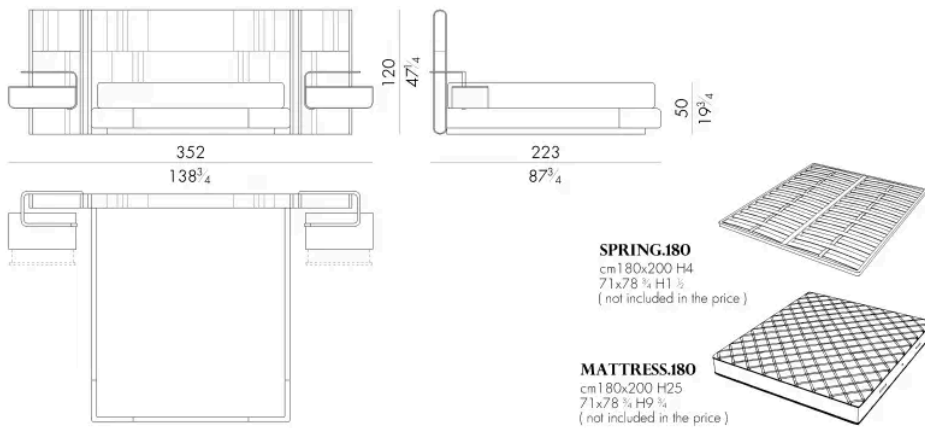

Dimensions

NOVABED.5153/C

Bed

332 W x 226 D x 120 H cm

NOVABED.5160/C

Bed

332 W x 223 D x 120 H cm

Bed

352 W x 223 D x 120 H cm

NOVABED . 5 1 9 3 / C

Bed

372 W x 226 D x 120 H cm

Bed

372 W x 223 D x 120 H cm

SPRING.200
cm 200x200 H4
78 3/4x78 3/4 H1 1/2
(not included in the price)

MATTRESS.200
cm 200x200 H25
78 3/4x78 3/4 H9 3/4
(not included in the price)