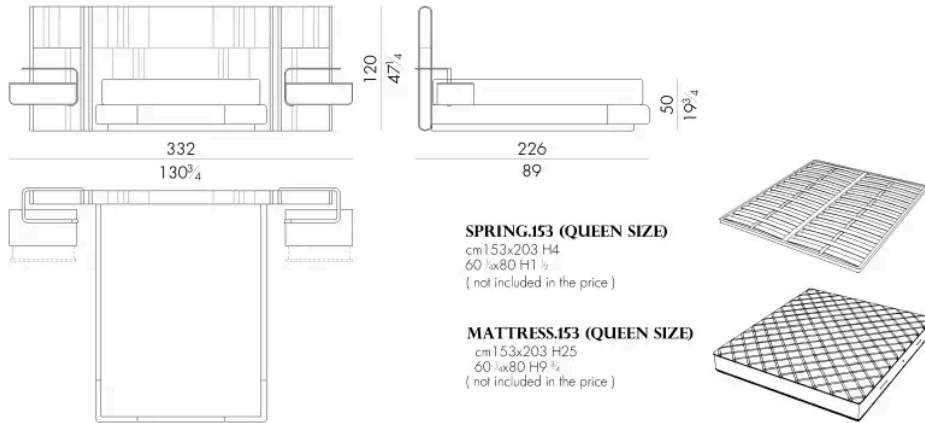

Novabed presents a headboard and siderails upholstered in leather or fabric where vertical stitchings alternate with parallel seams while on lateral sides of the headboard metal details recall those that characterize the other items of this collection. This version of bed with wider headboard presents embedded night table that are suspended thanks to a metal profile where it is integrated a sophisticated led lighting system.

Dimensions

NOVABED.5153/C

Bed

332 W x 226 D x 120 H cm

NOVABED.5160/C

Bed

332 W x 223 D x 120 H cm

Bed

352 W x 223 D x 120 H cm

NOVABED . 5 1 9 3 / C

Bed

372 W x 226 D x 120 H cm

Bed

372 W x 223 D x 120 H cm

SPRING.200
cm 200x200 H4
78 3/4x78 3/4 H1 1/2
(not included in the price)

MATTRESS.200
cm 200x200 H25
78 3/4x78 3/4 H9 3/4
(not included in the price)