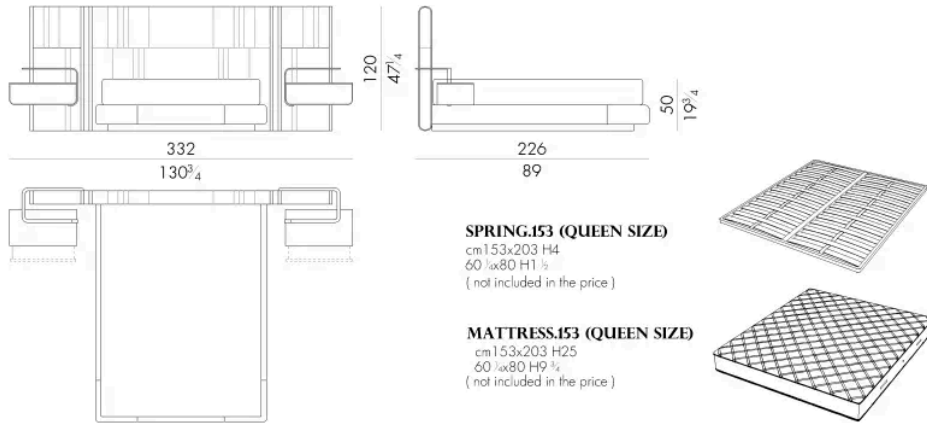

Novabed presents a headboard and siderails upholstered in leather or fabric where vertical stitchings alternate with parallel seams while on lateral sides of the headboard metal details recall those that characterize the other items of this collection. This version of bed with wider headboard presents embedded night table that are suspended thanks to a metal profile where it is integrated a sophisticated led lighting system.

Dimensions

NOVABED . 5153 / C

Bed

332 W x 226 D x 120 H cm

NOVABED . 5160 / C

Bed

332 W x 223 D x 120 H cm

NOVABED . 5180 / C

Bed

352 W x 223 D x 120 H cm

NOVABED . 5193 / C

Bed

372 W x 226 D x 120 H cm

Bed

372 W x 223 D x 120 H cm