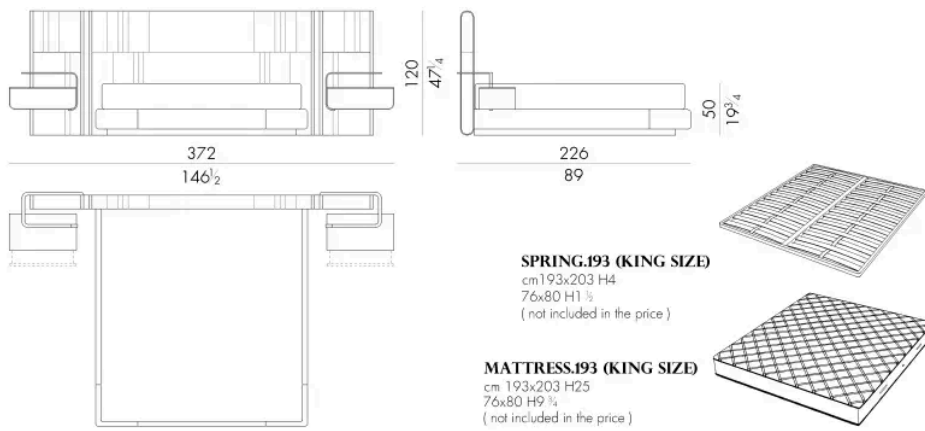

Dimensions

NOVABED.5153/C

Bed

332 W x 226 D x 120 H cm

NOVABED.5160/C

Bed

332 W x 223 D x 120 H cm

Bed

352 W x 223 D x 120 H cm

NOVABED . 5 1 9 3 / C

Bed

372 W x 226 D x 120 H cm

Bed

372 W x 223 D x 120 H cm

SPRING.200
cm 200x200 H4
78 3/4x78 3/4 H1 1/2
(not included in the price)

MATTRESS.200
cm 200x200 H25
78 3/4x78 3/4 H9 3/4
(not included in the price)