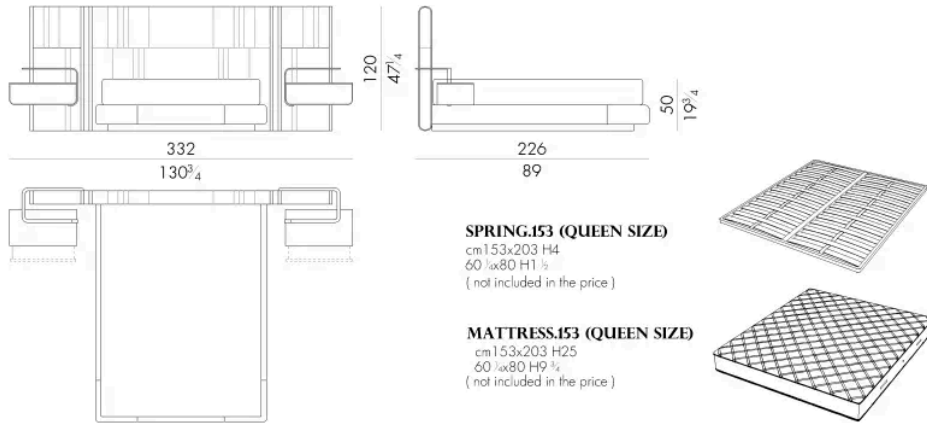

Novabed presents a headboard and siderails upholstered in leather or fabric where vertical stitchings alternate with parallel seams while on lateral sides of the headboard metal details recall those that characterize the other items of this collection. This version of bed with wider headboard presents embedded night table that are suspended thanks to a metal profile where it is integrated a sophisticated led lighting system.

Dimensions

NOVABED . 5153 / C

Bed

332 W x 226 D x 120 H cm

NOVABED . 5160 / C

Bed

332 W x 223 D x 120 H cm

NOVABED . 5180 / C

Bed

Generated: 06/07/2026

352 W x 223 D x 120 H cm

NOVABED . 5193 / C

Bed

372 W x 226 D x 120 H cm

Bed

372 W x 223 D x 120 H cm