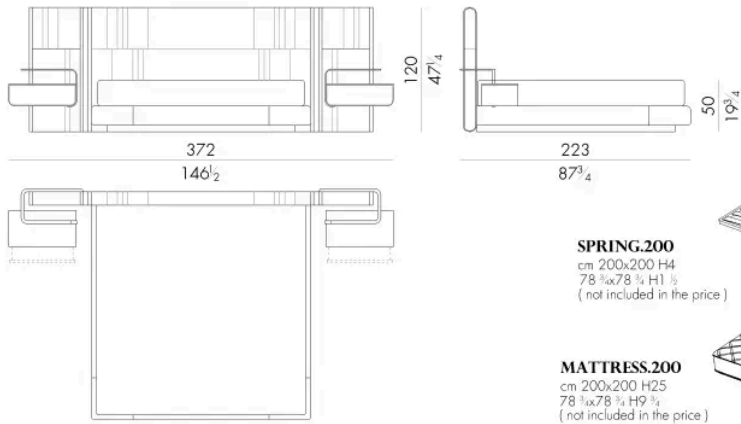

Dimensions

NOVABED.5153/C

Bed

332 W x 226 D x 120 H cm

NOVABED.5160/C

Bed

332 W x 223 D x 120 H cm

Bed

352 W x 223 D x 120 H cm

NOVABED . 5 1 9 3 / C

Bed

372 W x 226 D x 120 H cm

Bed

372 W x 223 D x 120 H cm

SPRING.200
cm 200x200 H4
78 3/4x78 3/4 H1 1/2
(not included in the price)

MATTRESS.200
cm 200x200 H25
78 3/4x78 3/4 H9 3/4
(not included in the price)