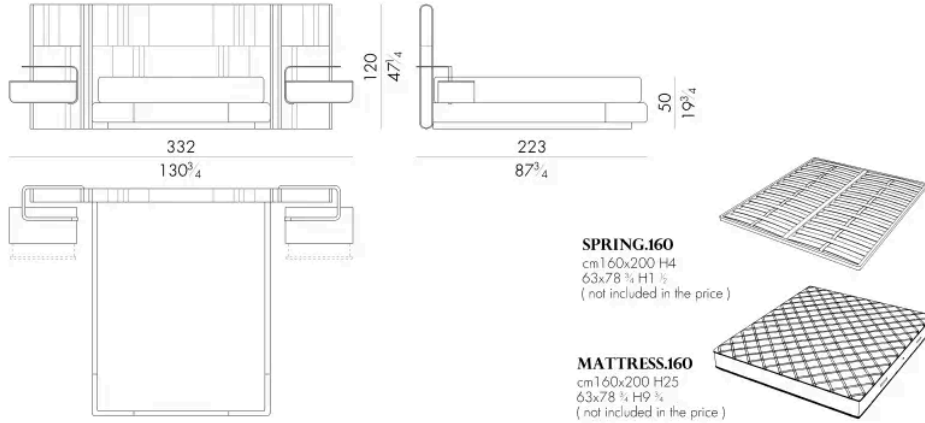

Dimensions

NOVABED.5153/C

Bed

332 W x 226 D x 120 H cm

NOVABED.5160/C

Bed

332 W x 223 D x 120 H cm

Bed

352 W x 223 D x 120 H cm

NOVABED . 5 1 9 3 / C

Bed

372 W x 226 D x 120 H cm

Bed

372 W x 223 D x 120 H cm

SPRING.200
cm 200x200 H4
78 3/4x78 3/4 H1 1/2
(not included in the price)

MATTRESS.200
cm 200x200 H25
78 3/4x78 3/4 H9 3/4
(not included in the price)