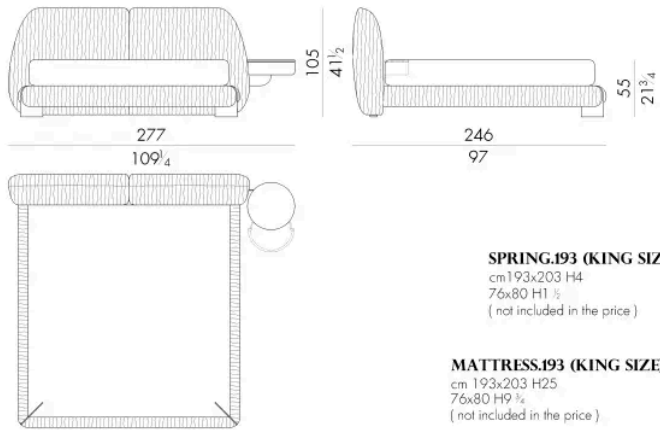

244 W x 243 D x 105 H cm

**SPRING.160**

cm 160x200 H4
63x78 3/4 H1 3/8
(not included in the price)

MATTRESS.160

cm 160x200 H25
63x78 3/4 H9 3/4
(not included in the price)

LEAF . 5180 / C

Bed

308 W x 243 D x 105 H cm

**LEAF . 5180 / C / DX**

Bed

264 W x 243 D x 105 H cm

LEAF. 5180 / C / SX

Bed

264 W x 243 D x 105 H cm

**LEAF. 5193 / C**

Bed

321 W x 246 D x 105 H cm

LEAF. 5193 / C / DX

Bed

277 W x 246 D x 105 H cm

**SPRING.193 (KING SIZE)**

cm 193x203 H4
76x80 H1 1/2
(not included in the price)

MATTRESS.193 (KING SIZE)

cm 193x203 H25
76x80 H9 3/4
(not included in the price)

**LEAF. 5193 / C / SX**

Bed

277 W x 246 D x 105 H cm

**SPRING.193 (KING SIZE)**

cm 193x203 H4
76x80 H1 1/2
(not included in the price)

MATTRESS.193 (KING SIZE)

cm 193x203 H25
76x80 H9 3/4
(not included in the price)