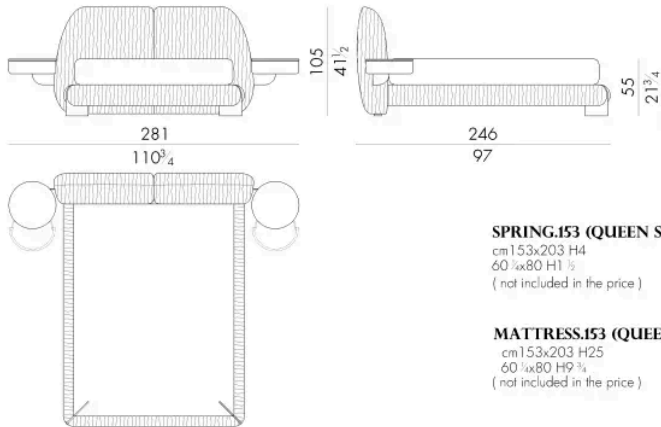

Dimensions

LEAF . 5153 / C

Bed

281Wx246Dx105H cm

LEAF . 5153 / C / DX

Bed

237Wx246Dx105H cm

LEAF. 5153 / C / SX

Bed

237 W x 246 D x 105 H cm

SPRING.153 (QUEEN SIZE)

cm 153x203 H4
60 1/2 x 80 H1 1/2
(not included in the price)

MATTRESS.153 (QUEEN SIZE)

cm 153x203 H25
60 1/2 x 80 H9 3/4
(not included in the price)

LEAF. 5160 / C

Bed

264 W x 243 D x 105 H cm

LEAF. 5180 / C / SX

Bed

Generated: 06/07/2026

264 W x 243 D x 105 H cm

LEAF. 5193 / C

Bed

321 W x 246 D x 105 H cm

LEAF.5193/C/DX

Bed

277 W x 246 D x 105 H cm

**SPRING.193 (KING SIZE)**

cm 193x203 H4
76x80 H1 1/2
(not included in the price)

MATTRESS.193 (KING SIZE)

cm 193x203 H25
76x80 H9 3/4
(not included in the price)