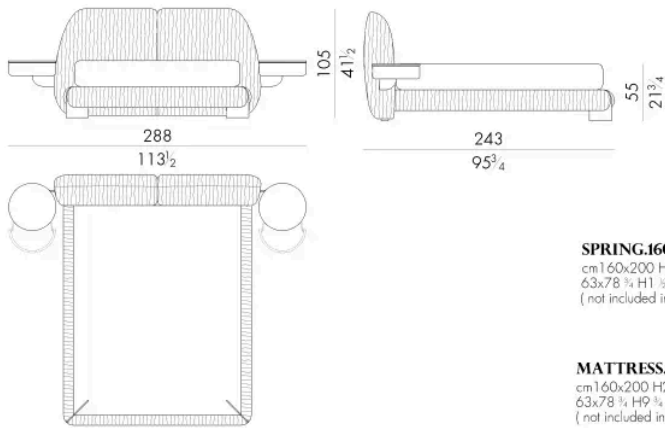

Dimensions

LEAF . 5153 / C

Bed

281Wx246Dx105H cm

LEAF . 5153 / C / DX

Bed

237Wx246Dx105H cm

LEAF. 5153 / C / SX

Bed

237 W x 246 D x 105 H cm

SPRING.153 (QUEEN SIZE)

cm 153x203 H4
60 1/2 x 80 H1 1/2
(not included in the price)

MATTRESS.153 (QUEEN SIZE)

cm 153x203 H25
60 1/2 x 80 H9 3/4
(not included in the price)

LEAF. 5160 / C

Bed

288 W x 243 D x 105 H cm

SPRING.160

cm 160x200 H4
63x78 3/4 H1 1/2
(not included in the price)

MATTRESS.160

cm 160x200 H25
63x78 1/4 H9 3/4
(not included in the price)

LEAF. 5160/C/DX

Bed

244 W x 243 D x 105 H cm

**SPRING.160**

cm 160x200 H4
63x78 3/4 H1 3/8
(not included in the price)

MATTRESS.160

cm 160x200 H25
63x78 3/4 H9 3/4
(not included in the price)

**LEAF. 5160/C/SX**

Bed

244 W x 243 D x 105 H cm