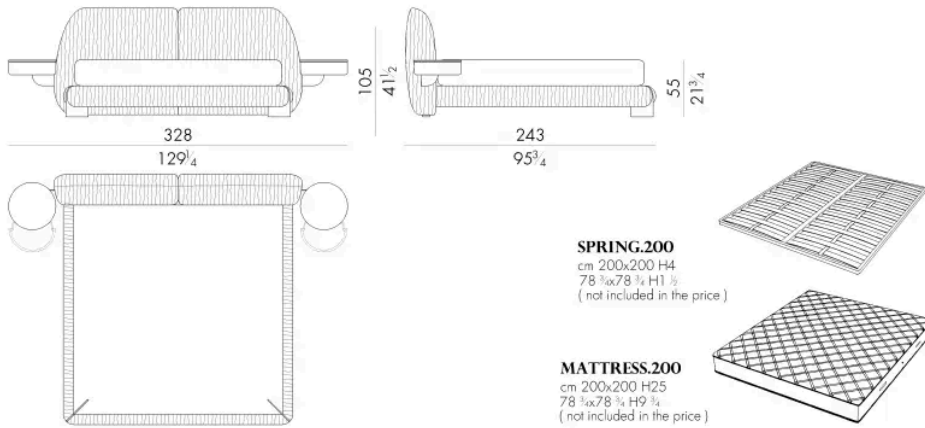

321 W x 246 D x 105 H cm

LEAF.5193/C/DX

Bed

277 W x 246 D x 105 H cm

**SPRING.193 (KING SIZE)**

cm 193x203 H4
76x80 H1 1/2
(not included in the price)

MATTRESS.193 (KING SIZE)

cm 193x203 H25
76x80 H9 3/4
(not included in the price)

**LEAF.5193/C/SX**

Bed

277 W x 246 D x 105 H cm

**SPRING.193 (KING SIZE)**

cm 193x203 H4
76x80 H1 1/2
(not included in the price)

MATTRESS.193 (KING SIZE)

cm 193x203 H25
76x80 H9 3/4
(not included in the price)

LEAF.5200/C

Bed

328 W x 243 D x 105 H cm

LEAF.5200/C/DX

Bed

284 W x 243 D x 105 H cm

Bed

284 W x 243 D x 105 H cm

SPRING.200
cm 200x200 H4
78 3/4x78 3/4 H1 1/2
(not included in the price)

MATTRESS.200
cm 200x200 H25
78 3/4x78 3/4 H9 3/4
(not included in the price)