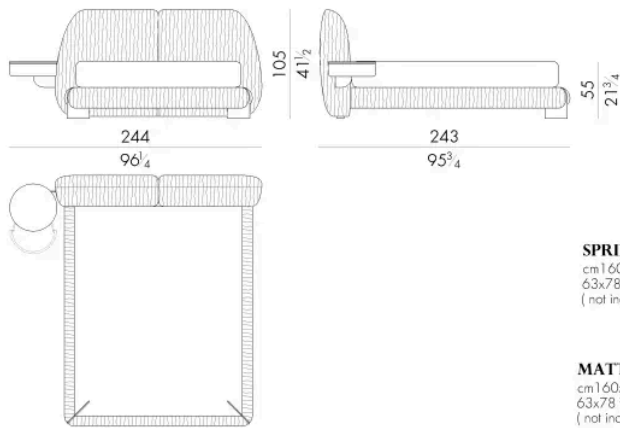

**LEAF. 5160 / C**

Bed

288 W x 243 D x 105 H cm

**SPRING.160**

cm 160x200 H4
63x78 3/4 H1 1/2
(not included in the price)

MATTRESS.160

cm 160x200 H25
63x78 1/4 H9 3/4
(not included in the price)

LEAF. 5160/C/DX

Bed

244 W x 243 D x 105 H cm

**SPRING.160**

cm 160x200 H4
63x78 3/4 H1 3/8
(not included in the price)

MATTRESS.160

cm 160x200 H25
63x78 3/4 H9 3/4
(not included in the price)

**LEAF. 5160/C/SX**

Bed

244 W x 243 D x 105 H cm

**SPRING.160**

cm 160x200 H4
63x78 3/4 H1 3/8
(not included in the price)

MATTRESS.160

cm 160x200 H25
63x78 3/4 H9 3/4
(not included in the price)

LEAF . 5180 / C

Bed

308 W x 243 D x 105 H cm

**LEAF . 5180 / C / DX**

Bed

264 W x 243 D x 105 H cm

LEAF. 5180 / C / SX

Bed

264 W x 243 D x 105 H cm

**LEAF. 5193 / C**

Bed