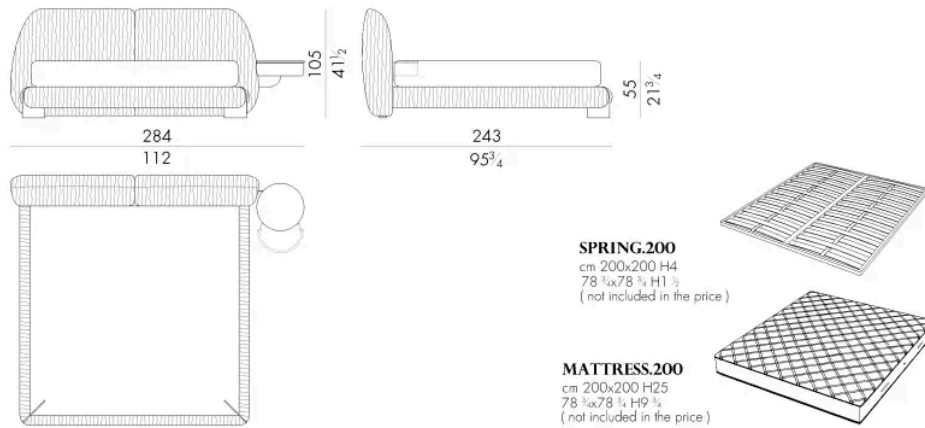

321 W x 246 D x 105 H cm

LEAF.5193/C/DX

Bed

277 W x 246 D x 105 H cm

**SPRING.193 (KING SIZE)**

cm 193x203 H4
76x80 H1 1/2
(not included in the price)

MATTRESS.193 (KING SIZE)

cm 193x203 H25
76x80 H9 3/4
(not included in the price)

**LEAF.5193/C/SX**

Bed

277 W x 246 D x 105 H cm

**SPRING.193 (KING SIZE)**

cm 193x203 H4
76x80 H1 1/2
(not included in the price)

MATTRESS.193 (KING SIZE)

cm 193x203 H25
76x80 H9 3/4
(not included in the price)

LEAF.5200/C

Bed

328 W x 243 D x 105 H cm

LEAF.5200/C/DX

Bed

284 W x 243 D x 105 H cm

Bed

284 W x 243 D x 105 H cm

SPRING.200
cm 200x200 H4
78 3/4x78 3/4 H1 1/2
(not included in the price)

MATTRESS.200
cm 200x200 H25
78 3/4x78 3/4 H9 3/4
(not included in the price)