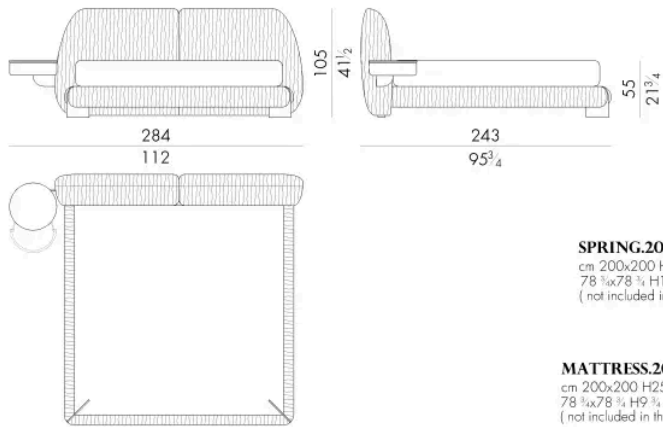

321 W x 246 D x 105 H cm

LEAF. 5193 / C / DX

Bed

277 W x 246 D x 105 H cm

**SPRING.193 (KING SIZE)**

cm 193x203 H4
76x80 H1 1/2
(not included in the price)

MATTRESS.193 (KING SIZE)

cm 193x203 H25
76x80 H9 3/4
(not included in the price)

**LEAF. 5193 / C / SX**

Bed

277 W x 246 D x 105 H cm

**SPRING.193 (KING SIZE)**

cm 193x203 H4
76x80 H1 1/2
(not included in the price)

MATTRESS.193 (KING SIZE)

cm 193x203 H25
76x80 H9 3/4
(not included in the price)

LEAF.5200/C

Bed

328 W x 243 D x 105 H cm

**LEAF.5200/C/DX**

Bed

284 W x 243 D x 105 H cm

LEAF.5200/C/SX

Bed

Generated: 15/06/2026

284 W x 243 D x 105 H cm

SPRING.200
cm 200x200 H4
78 3/4x78 3/4 H1 1/2
(not included in the price)

MATTRESS.200
cm 200x200 H25
78 3/4x78 3/4 H9 3/4
(not included in the price)