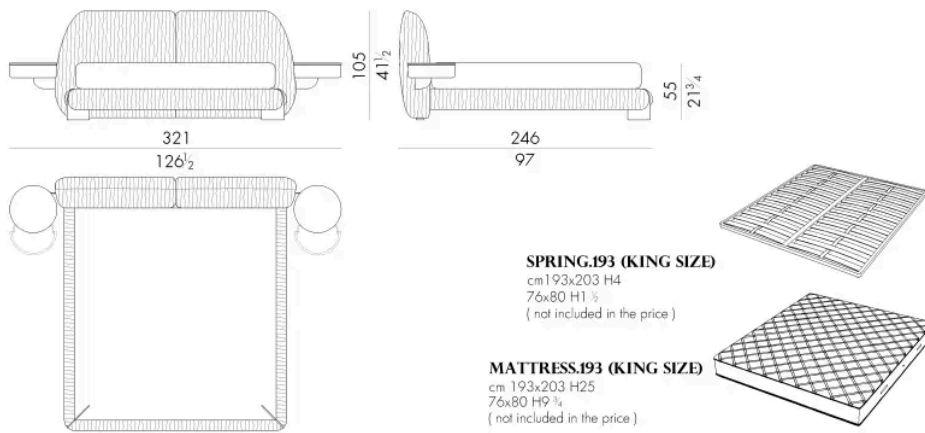

244 W x 243 D x 105 H cm

**SPRING.160**

cm 160x200 H4
63x78 3/4 H1 3/8
(not included in the price)

MATTRESS.160

cm 160x200 H25
63x78 3/4 H9 3/4
(not included in the price)

LEAF . 5180 / C

Bed

308 W x 243 D x 105 H cm

**LEAF . 5180 / C / DX**

Bed

264 W x 243 D x 105 H cm

LEAF. 5180 / C / SX

Bed

264 W x 243 D x 105 H cm

**LEAF. 5193 / C**

Bed

321 W x 246 D x 105 H cm

LEAF. 5193 / C / DX

Bed

277 W x 246 D x 105 H cm

**SPRING.193 (KING SIZE)**

cm 193x203 H4
76x80 H1 1/2
(not included in the price)

MATTRESS.193 (KING SIZE)

cm 193x203 H25
76x80 H9 3/4
(not included in the price)

**LEAF. 5193 / C / SX**

Bed

277 W x 246 D x 105 H cm

**SPRING.193 (KING SIZE)**

cm 193x203 H4
76x80 H1 1/2
(not included in the price)

MATTRESS.193 (KING SIZE)

cm 193x203 H25
76x80 H9 3/4
(not included in the price)