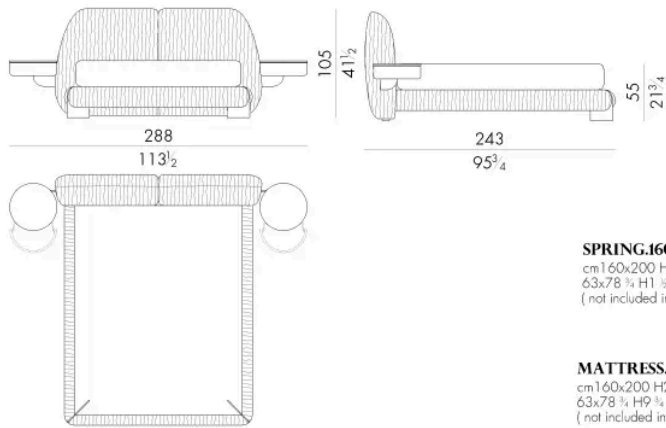

Dimensions

LEAF . 5153 / C

Bed

281 W x 246 D x 105 H cm

SPRING.153 (QUEEN SIZE)

cm 153x203 H4
60 1/2 x 80 H1 1/2
(not included in the price)

MATTRESS.153 (QUEEN SIZE)

cm 153x203 H25
60 1/2 x 80 H9 1/4
(not included in the price)

LEAF . 5153 / C / DX

Bed

237 W x 246 D x 105 H cm

SPRING.153 (QUEEN SIZE)

cm 153x203 H4
60 1/2 x 80 H1 1/2
(not included in the price)

MATTRESS.153 (QUEEN SIZE)

cm 153x203 H25
60 1/2 x 80 H9 1/4
(not included in the price)

LEAF. 5153 / C / SX

Bed

237 W x 246 D x 105 H cm

**SPRING.153 (QUEEN SIZE)**

cm 153x203 H4
60 1/2 x 80 H1 1/2
(not included in the price)

MATTRESS.153 (QUEEN SIZE)

cm 153x203 H25
60 1/2 x 80 H9 3/4
(not included in the price)

**LEAF. 5160 / C**

Bed

288 W x 243 D x 105 H cm

**SPRING.160**

cm 160x200 H4
63x78 3/4 H1 1/2
(not included in the price)

MATTRESS.160

cm 160x200 H25
63x78 1/4 H9 3/4
(not included in the price)

LEAF. 5160/C/DX