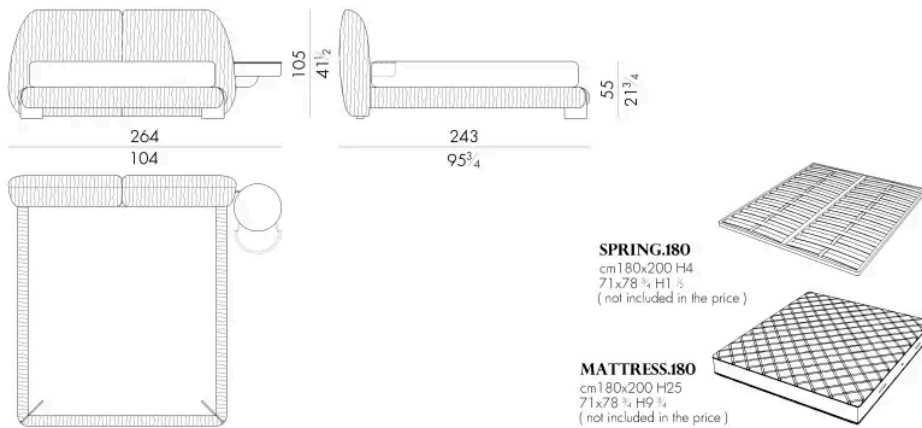

Bed

244 W x 243 D x 105 H cm

**SPRING.160**

cm 160x200 H4
63x78 3/4 H1 3/8
(not included in the price)

MATTRESS.160

cm 160x200 H25
63x78 3/4 H9 3/4
(not included in the price)

**LEAF. 5160/C/SX**

Bed

244 W x 243 D x 105 H cm

**SPRING.160**

cm 160x200 H4
63x78 3/4 H1 3/8
(not included in the price)

MATTRESS.160

cm 160x200 H25
63x78 3/4 H9 3/4
(not included in the price)

LEAF . 5180 / C

Bed

308 W x 243 D x 105 H cm

**LEAF . 5180 / C / DX**

Bed

264 W x 243 D x 105 H cm

LEAF. 5180 / C / SX

Bed

264 W x 243 D x 105 H cm

**LEAF. 5193 / C**

Bed

321 W x 246 D x 105 H cm

LEAF. 5193 / C / DX

Bed

277 W x 246 D x 105 H cm

**SPRING.193 (KING SIZE)**

cm 193x203 H4
76x80 H1 1/2
(not included in the price)

MATTRESS.193 (KING SIZE)

cm 193x203 H25
76x80 H9 3/4
(not included in the price)