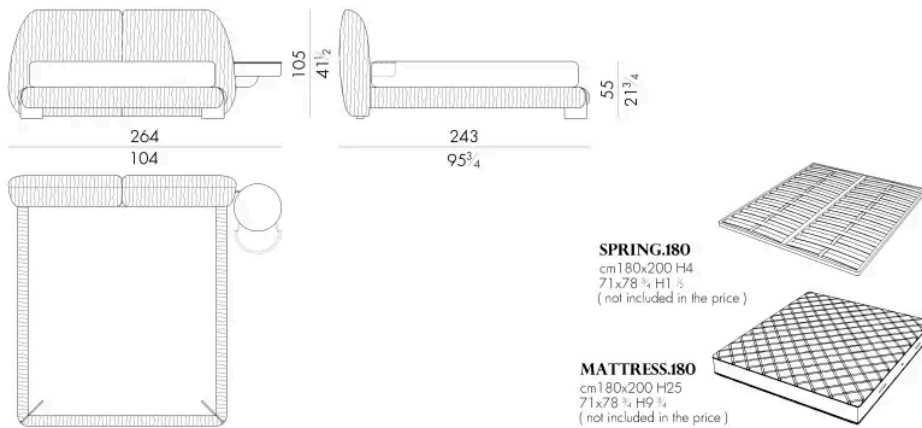

244 W x 243 D x 105 H cm

**SPRING.160**

cm 160x200 H4
63x78 3/4 H1 3/8
(not included in the price)

MATTRESS.160

cm 160x200 H25
63x78 3/4 H9 3/4
(not included in the price)

**LEAF. 5160/C/SX**

Bed

244 W x 243 D x 105 H cm

**SPRING.160**

cm 160x200 H4
63x78 3/4 H1 3/8
(not included in the price)

MATTRESS.160

cm 160x200 H25
63x78 3/4 H9 3/4
(not included in the price)

LEAF . 5180 / C

Bed

308 W x 243 D x 105 H cm

**LEAF . 5180 / C / DX**

Bed

264 W x 243 D x 105 H cm

LEAF. 5180 / C / SX

Bed

Generated: 06/07/2026

264 W x 243 D x 105 H cm

LEAF. 5193 / C

Bed

321 W x 246 D x 105 H cm

LEAF.5193/C/DX

Bed

277 W x 246 D x 105 H cm

**SPRING.193 (KING SIZE)**

cm 193x203 H4
76x80 H1 1/2
(not included in the price)

MATTRESS.193 (KING SIZE)

cm 193x203 H25
76x80 H9 3/4
(not included in the price)