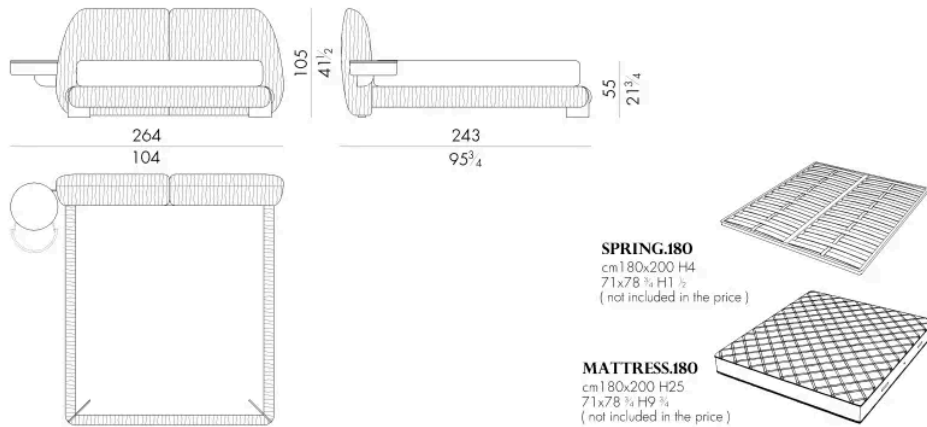

**SPRING.160**

cm 160x200 H4
63x78 3/4 H1 3/8
(not included in the price)

MATTRESS.160

cm 160x200 H25
63x78 3/4 H9 3/4
(not included in the price)

LEAF . 5180 / C

Bed

308 W x 243 D x 105 H cm

**LEAF . 5180 / C / DX**

Bed

264 W x 243 D x 105 H cm

LEAF. 5180 / C / SX

Bed

Generated: 06/07/2026

264 W x 243 D x 105 H cm

LEAF. 5193 / C

Bed

321 W x 246 D x 105 H cm

LEAF.5193/C/DX

Bed

277 W x 246 D x 105 H cm

**SPRING.193 (KING SIZE)**

cm 193x203 H4
76x80 H1 1/2
(not included in the price)

MATTRESS.193 (KING SIZE)

cm 193x203 H25
76x80 H9 3/4
(not included in the price)

**LEAF.5193/C/SX**

Bed

277 W x 246 D x 105 H cm

**SPRING.193 (KING SIZE)**

cm 193x203 H4
76x80 H1 1/2
(not included in the price)

MATTRESS.193 (KING SIZE)

cm 193x203 H25
76x80 H9 3/4
(not included in the price)