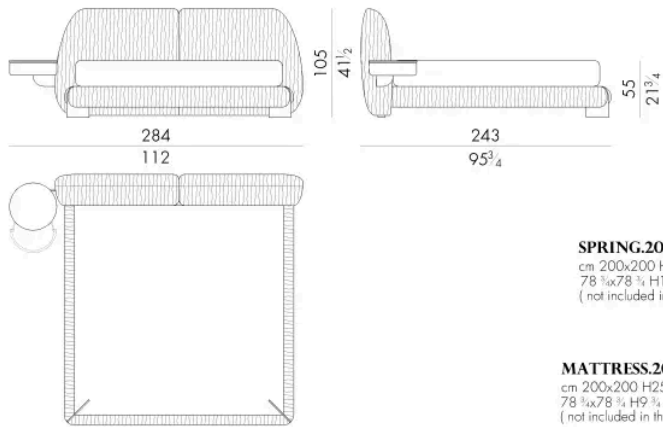

321 W x 246 D x 105 H cm

LEAF.5193/C/DX

Bed

277 W x 246 D x 105 H cm

**SPRING.193 (KING SIZE)**

cm 193x203 H4
76x80 H1 1/2
(not included in the price)

MATTRESS.193 (KING SIZE)

cm 193x203 H25
76x80 H9 3/4
(not included in the price)

**LEAF.5193/C/SX**

Bed

277 W x 246 D x 105 H cm

**SPRING.193 (KING SIZE)**

cm 193x203 H4
76x80 H1 1/2
(not included in the price)

MATTRESS.193 (KING SIZE)

cm 193x203 H25
76x80 H9 3/4
(not included in the price)

LEAF.5200/C

Bed

328 W x 243 D x 105 H cm

LEAF.5200/C/DX

Bed

284 W x 243 D x 105 H cm

Bed

284 W x 243 D x 105 H cm

SPRING.200
cm 200x200 H4
78 3/4x78 3/4 H1 1/2
(not included in the price)

MATTRESS.200
cm 200x200 H25
78 3/4x78 3/4 H9 3/4
(not included in the price)