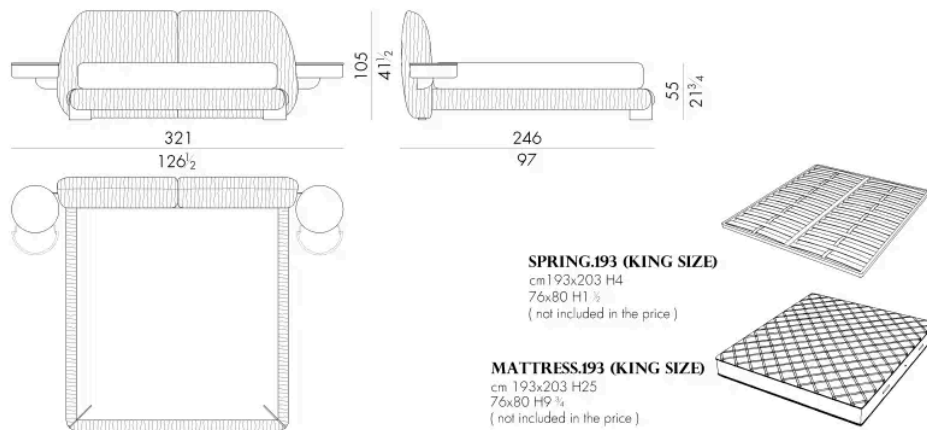

**SPRING.160**

cm 160x200 H4
63x78 3/4 H1 3/8
(not included in the price)

MATTRESS.160

cm 160x200 H25
63x78 3/4 H9 3/4
(not included in the price)

LEAF . 5180 / C

Bed

308 W x 243 D x 105 H cm

**LEAF . 5180 / C / DX**

Bed

264 W x 243 D x 105 H cm

LEAF. 5180 / C / SX

Bed

Generated: 06/07/2026

264 W x 243 D x 105 H cm

LEAF. 5193 / C

Bed

321 W x 246 D x 105 H cm

LEAF.5193/C/DX

Bed

277 W x 246 D x 105 H cm

**SPRING.193 (KING SIZE)**

cm 193x203 H4
76x80 H1 1/2
(not included in the price)

MATTRESS.193 (KING SIZE)

cm 193x203 H25
76x80 H9 3/4
(not included in the price)

**LEAF.5193/C/SX**

Bed

277 W x 246 D x 105 H cm

**SPRING.193 (KING SIZE)**

cm 193x203 H4
76x80 H1 1/2
(not included in the price)

MATTRESS.193 (KING SIZE)

cm 193x203 H25
76x80 H9 3/4
(not included in the price)