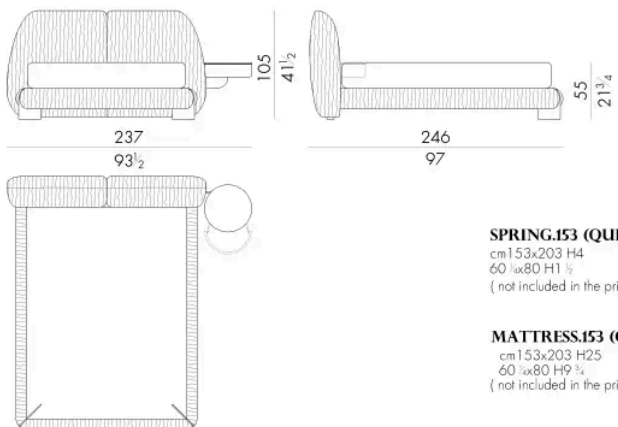

Dimensions

LEAF . 5153 / C

Bed

281Wx246Dx105H cm

LEAF . 5153 / C / DX

Bed

237Wx246Dx105H cm

LEAF. 5153 / C / SX

Bed

237 W x 246 D x 105 H cm

SPRING.153 (QUEEN SIZE)

cm 153x203 H4
60 1/2 x 80 H1 1/2
(not included in the price)

MATTRESS.153 (QUEEN SIZE)

cm 153x203 H25
60 1/2 x 80 H9 3/4
(not included in the price)

LEAF. 5160 / C

Bed

288 W x 243 D x 105 H cm

SPRING.160

cm 160x200 H4
63x78 3/4 H1 1/2
(not included in the price)

MATTRESS.160

cm 160x200 H25
63x78 1/4 H9 3/4
(not included in the price)

LEAF. 5160/C/DX

Bed

Bed

264 W x 243 D x 105 H cm

LEAF. 5180 / C / SX

Bed

Generated: 06/07/2026

264 W x 243 D x 105 H cm

LEAF. 5193 / C

Bed