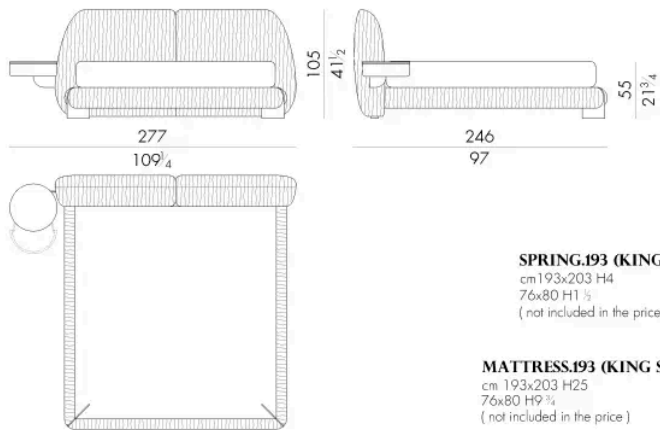

**LEAF . 5180 / C / DX**

Bed

264 W x 243 D x 105 H cm

LEAF. 5180 / C / SX

Bed

264 W x 243 D x 105 H cm

**LEAF. 5193 / C**

Bed

321 W x 246 D x 105 H cm

LEAF. 5193 / C / DX

Bed

277 W x 246 D x 105 H cm

**SPRING.193 (KING SIZE)**

cm 193x203 H4
76x80 H1 1/2
(not included in the price)

MATTRESS.193 (KING SIZE)

cm 193x203 H25
76x80 H9 3/4
(not included in the price)

**LEAF. 5193 / C / SX**

Bed

277 W x 246 D x 105 H cm

**SPRING.193 (KING SIZE)**

cm 193x203 H4
76x80 H1 1/2
(not included in the price)

MATTRESS.193 (KING SIZE)

cm 193x203 H25
76x80 H9 3/4
(not included in the price)

LEAF.5200/C

Bed

328 W x 243 D x 105 H cm

**LEAF.5200/C/DX**

Bed

284 W x 243 D x 105 H cm

LEAF.5200/C/SX

Bed