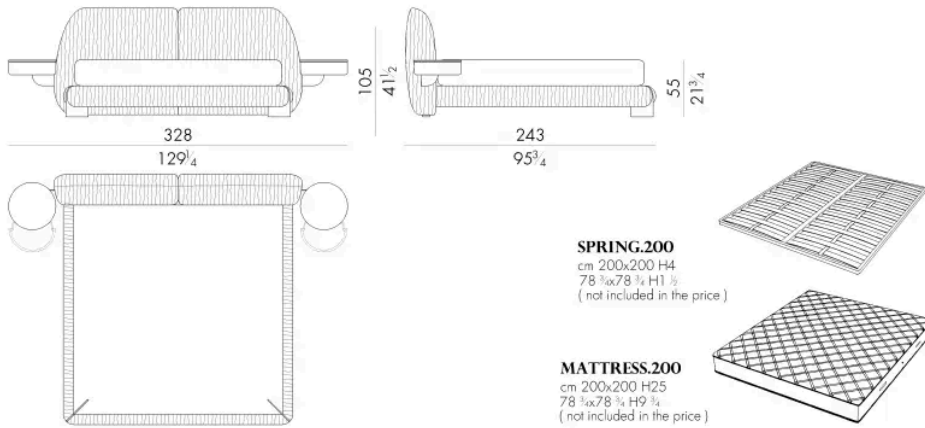

321 W x 246 D x 105 H cm

LEAF. 5193 / C / DX

Bed

277 W x 246 D x 105 H cm

**SPRING.193 (KING SIZE)**

cm 193x203 H4
76x80 H1 1/2
(not included in the price)

MATTRESS.193 (KING SIZE)

cm 193x203 H25
76x80 H9 3/4
(not included in the price)

**LEAF. 5193 / C / SX**

Bed

277 W x 246 D x 105 H cm

**SPRING.193 (KING SIZE)**

cm 193x203 H4
76x80 H1 1/2
(not included in the price)

MATTRESS.193 (KING SIZE)

cm 193x203 H25
76x80 H9 3/4
(not included in the price)

LEAF.5200/C

Bed

328 W x 243 D x 105 H cm

**LEAF.5200/C/DX**

Bed

284 W x 243 D x 105 H cm

LEAF.5200/C/SX

Bed

Generated: 15/06/2026

284 W x 243 D x 105 H cm

SPRING.200
cm 200x200 H4
78 3/4x78 3/4 H1 1/2
(not included in the price)

MATTRESS.200
cm 200x200 H25
78 3/4x78 3/4 H9 3/4
(not included in the price)