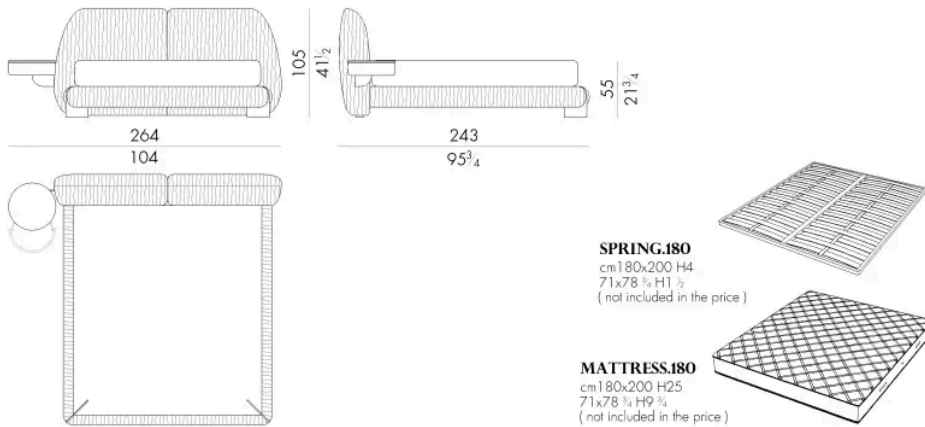

244 W x 243 D x 105 H cm

**SPRING.160**

cm 160x200 H4
63x78 3/4 H1 3/8
(not included in the price)

MATTRESS.160

cm 160x200 H25
63x78 3/4 H9 3/4
(not included in the price)

LEAF . 5180 / C

Bed

308 W x 243 D x 105 H cm

**LEAF . 5180 / C / DX**

Bed

264 W x 243 D x 105 H cm

LEAF. 5180 / C / SX

Bed

264 W x 243 D x 105 H cm

**LEAF. 5193 / C**

Bed

321 W x 246 D x 105 H cm

LEAF. 5193 / C / DX

Bed

277 W x 246 D x 105 H cm

**SPRING.193 (KING SIZE)**

cm 193x203 H4
76x80 H1 1/2
(not included in the price)

MATTRESS.193 (KING SIZE)

cm 193x203 H25
76x80 H9 3/4
(not included in the price)

**LEAF. 5193 / C / SX**

Bed

277 W x 246 D x 105 H cm

**SPRING.193 (KING SIZE)**

cm 193x203 H4
76x80 H1 1/2
(not included in the price)

MATTRESS.193 (KING SIZE)

cm 193x203 H25
76x80 H9 3/4
(not included in the price)