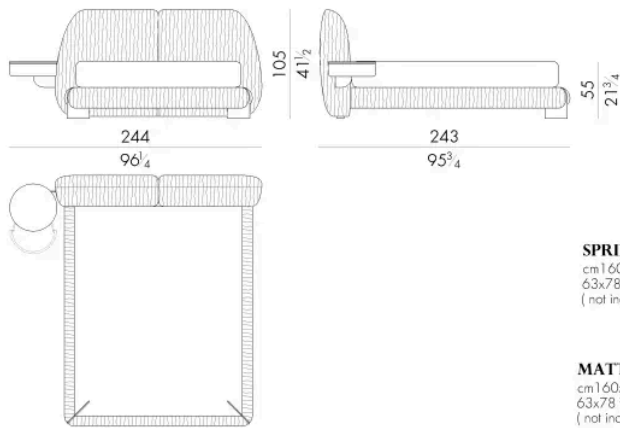

Bed

288 W x 243 D x 105 H cm

SPRING.160

cm 160x200 H4
63x78 3/4 H1 1/2
(not included in the price)

MATTRESS.160

cm 160x200 H25
63x78 1/4 H9 3/4
(not included in the price)

LEAF. 5160/C/DX

Bed

244 W x 243 D x 105 H cm

**SPRING.160**

cm 160x200 H4
63x78 3/4 H1 3/8
(not included in the price)

MATTRESS.160

cm 160x200 H25
63x78 3/4 H9 3/4
(not included in the price)

**LEAF. 5160/C/SX**

Bed

244 W x 243 D x 105 H cm

**SPRING.160**

cm 160x200 H4
63x78 3/4 H1 3/8
(not included in the price)

MATTRESS.160

cm 160x200 H25
63x78 3/4 H9 3/4
(not included in the price)

LEAF . 5180 / C

Bed

308 W x 243 D x 105 H cm

**LEAF . 5180 / C / DX**

Bed

264 W x 243 D x 105 H cm

LEAF. 5180 / C / SX

Bed

Generated: 06/07/2026

264 W x 243 D x 105 H cm

LEAF. 5193 / C

Bed