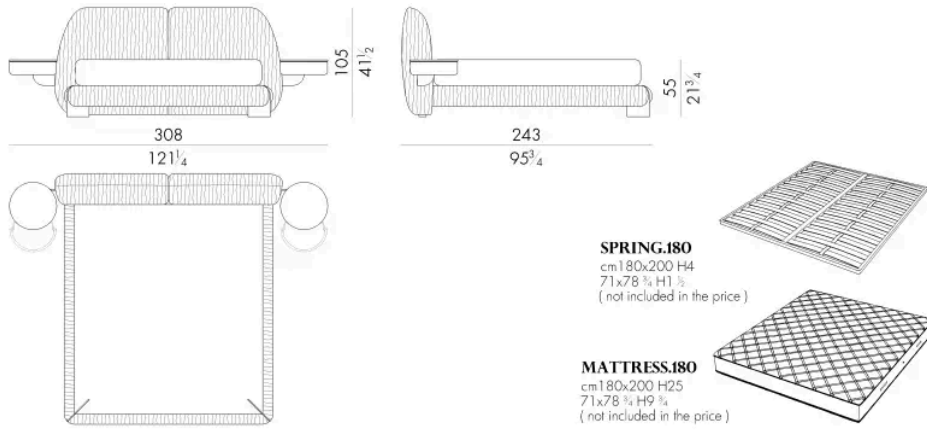

244 W x 243 D x 105 H cm

**SPRING.160**

cm 160x200 H4
63x78 3/4 H1 3/8
(not included in the price)

MATTRESS.160

cm 160x200 H25
63x78 3/4 H9 3/4
(not included in the price)

**LEAF. 5160/C/SX**

Bed

244 W x 243 D x 105 H cm

**SPRING.160**

cm 160x200 H4
63x78 3/4 H1 3/8
(not included in the price)

MATTRESS.160

cm 160x200 H25
63x78 3/4 H9 3/4
(not included in the price)

LEAF . 5180 / C

Bed

308 W x 243 D x 105 H cm

**LEAF . 5180 / C / DX**

Bed

264 W x 243 D x 105 H cm

LEAF. 5180 / C / SX

Bed

Generated: 06/07/2026

264 W x 243 D x 105 H cm

LEAF. 5193 / C

Bed

321 W x 246 D x 105 H cm

LEAF.5193/C/DX

Bed

277 W x 246 D x 105 H cm

**SPRING.193 (KING SIZE)**

cm 193x203 H4
76x80 H1 1/2
(not included in the price)

MATTRESS.193 (KING SIZE)

cm 193x203 H25
76x80 H9 3/4
(not included in the price)