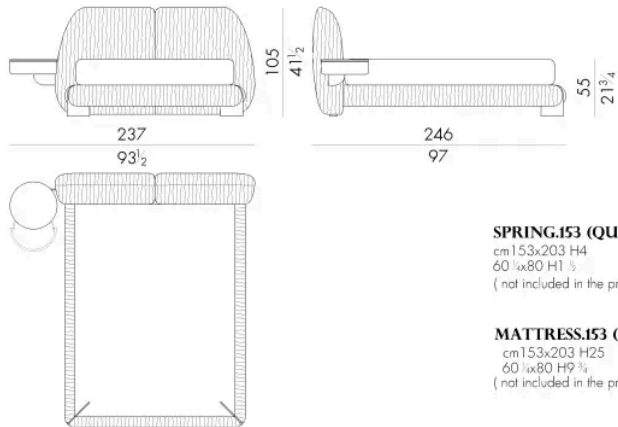

Dimensions

LEAF . 5153 / C

Bed

281 W x 246 D x 105 H cm

SPRING.153 (QUEEN SIZE)

cm 153x203 H4
60 1/2 x 80 H1 1/2
(not included in the price)

MATTRESS.153 (QUEEN SIZE)

cm 153x203 H25
60 1/2 x 80 H9 1/4
(not included in the price)

LEAF . 5153 / C / DX

Bed

237 W x 246 D x 105 H cm

SPRING.153 (QUEEN SIZE)

cm 153x203 H4
60 1/2 x 80 H1 1/2
(not included in the price)

MATTRESS.153 (QUEEN SIZE)

cm 153x203 H25
60 1/2 x 80 H9 1/4
(not included in the price)

LEAF. 5153 / C / SX

Bed

237 W x 246 D x 105 H cm

**SPRING.153 (QUEEN SIZE)**

cm 153x203 H4
60 1/2 x 80 H1 1/2
(not included in the price)

MATTRESS.153 (QUEEN SIZE)

cm 153x203 H25
60 1/2 x 80 H9 3/4
(not included in the price)

321 W x 246 D x 105 H cm

LEAF. 5193 / C / DX

Bed

277 W x 246 D x 105 H cm

**SPRING.193 (KING SIZE)**

cm 193x203 H4
76x80 H1 1/2
(not included in the price)

MATTRESS.193 (KING SIZE)

cm 193x203 H25
76x80 H9 3/4
(not included in the price)