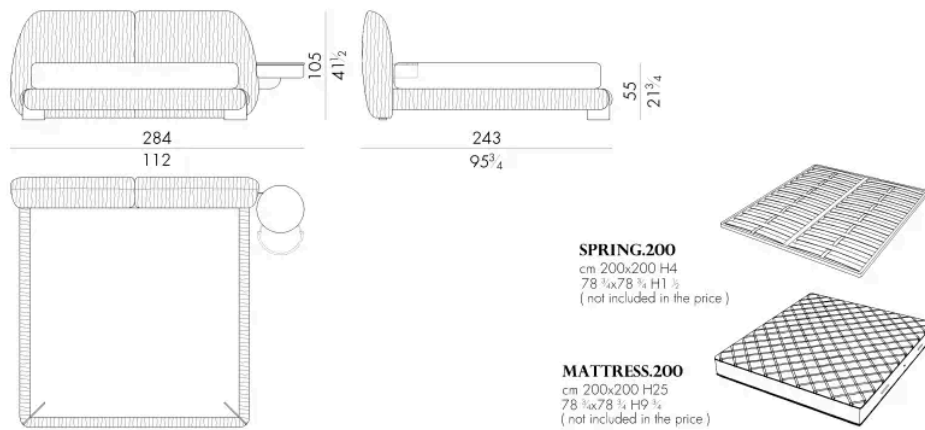

321 W x 246 D x 105 H cm

LEAF. 5193 / C / DX

Bed

277 W x 246 D x 105 H cm

**SPRING.193 (KING SIZE)**

cm 193x203 H4
76x80 H1 1/2
(not included in the price)

MATTRESS.193 (KING SIZE)

cm 193x203 H25
76x80 H9 3/4
(not included in the price)

**LEAF. 5193 / C / SX**

Bed

277 W x 246 D x 105 H cm

**SPRING.193 (KING SIZE)**

cm 193x203 H4
76x80 H1 1/2
(not included in the price)

MATTRESS.193 (KING SIZE)

cm 193x203 H25
76x80 H9 3/4
(not included in the price)

LEAF.5200/C

Bed

328 W x 243 D x 105 H cm

**LEAF.5200/C/DX**

Bed

284 W x 243 D x 105 H cm

LEAF.5200/C/SX

Bed

Generated: 15/06/2026

284 W x 243 D x 105 H cm

SPRING.200
cm 200x200 H4
78 3/4x78 3/4 H1 1/2
(not included in the price)

MATTRESS.200
cm 200x200 H25
78 3/4x78 3/4 H9 3/4
(not included in the price)