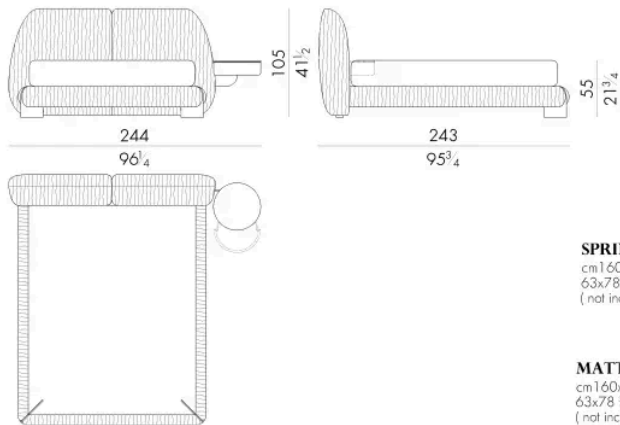

Dimensions

LEAF . 5153 / C

Bed

281Wx246Dx105H cm

LEAF . 5153 / C / DX

Bed

237Wx246Dx105H cm

LEAF. 5153 / C / SX

Bed

288 W x 243 D x 105 H cm

SPRING.160

cm 160x200 H4
63x78 3/4 H1 1/2
(not included in the price)

MATTRESS.160

cm 160x200 H25
63x78 1/4 H9 3/4
(not included in the price)

LEAF. 5160/C/DX

Bed

244 W x 243 D x 105 H cm

**SPRING.160**

cm 160x200 H4
63x78 3/4 H1 3/8
(not included in the price)

MATTRESS.160

cm 160x200 H25
63x78 3/4 H9 3/4
(not included in the price)

**LEAF. 5160/C/SX**

Bed

244 W x 243 D x 105 H cm

Bed

264 W x 243 D x 105 H cm

LEAF. 5180 / C / SX

Bed

Generated: 06/07/2026

264 W x 243 D x 105 H cm

LEAF. 5193 / C

Bed