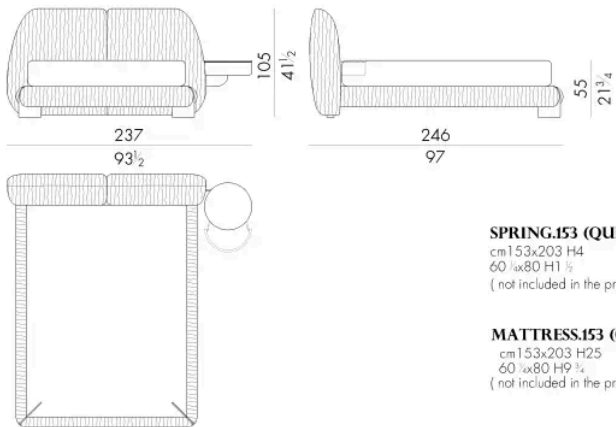

Dimensions

LEAF . 5153 / C

Bed

281 W x 246 D x 105 H cm

SPRING.153 (QUEEN SIZE)

cm 153x203 H4
60 1/2 x 80 H1 1/2
(not included in the price)

MATTRESS.153 (QUEEN SIZE)

cm 153x203 H25
60 1/2 x 80 H9 1/4
(not included in the price)

LEAF . 5153 / C / DX

Bed

237 W x 246 D x 105 H cm

SPRING.153 (QUEEN SIZE)

cm 153x203 H4
60 1/2 x 80 H1 1/2
(not included in the price)

MATTRESS.153 (QUEEN SIZE)

cm 153x203 H25
60 1/2 x 80 H9 1/4
(not included in the price)

LEAF. 5153 / C / SX

Bed

237 W x 246 D x 105 H cm

**SPRING.153 (QUEEN SIZE)**

cm 153x203 H4
60 1/2 x 80 H1 1/2
(not included in the price)

MATTRESS.153 (QUEEN SIZE)

cm 153x203 H25
60 1/2 x 80 H9 3/4
(not included in the price)

321 W x 246 D x 105 H cm

LEAF. 5193 / C / DX

Bed

277 W x 246 D x 105 H cm

**SPRING.193 (KING SIZE)**

cm 193x203 H4
76x80 H1 1/2
(not included in the price)

MATTRESS.193 (KING SIZE)

cm 193x203 H25
76x80 H9 3/4
(not included in the price)