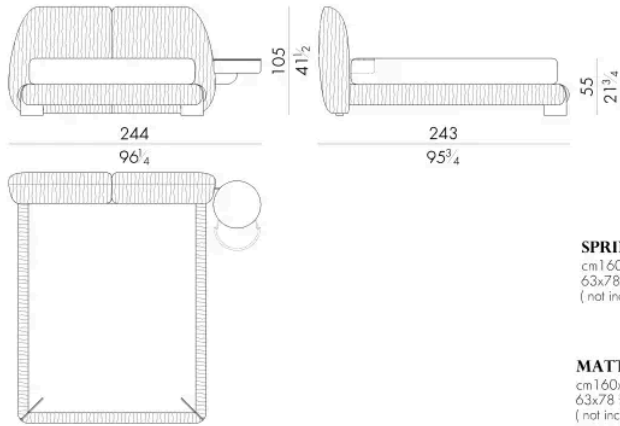

LEAF. 5153 / C / SX

Bed

237 W x 246 D x 105 H cm

**SPRING.153 (QUEEN SIZE)**

cm 153x203 H4
60 1/2 x 80 H1 1/2
(not included in the price)

MATTRESS.153 (QUEEN SIZE)

cm 153x203 H25
60 1/2 x 80 H9 3/4
(not included in the price)

**LEAF. 5160 / C**

Bed

288 W x 243 D x 105 H cm

**SPRING.160**

cm 160x200 H4
63x78 3/4 H1 1/2
(not included in the price)

MATTRESS.160

cm 160x200 H25
63x78 1/4 H9 3/4
(not included in the price)

LEAF. 5160/C/DX

Bed

244 W x 243 D x 105 H cm

**SPRING.160**

cm 160x200 H4
63x78 3/4 H1 3/8
(not included in the price)

MATTRESS.160

cm 160x200 H25
63x78 3/4 H9 3/4
(not included in the price)

**LEAF. 5160/C/SX**

Bed

244 W x 243 D x 105 H cm

**SPRING.160**

cm 160x200 H4
63x78 3/4 H1 3/8
(not included in the price)

MATTRESS.160

cm 160x200 H25
63x78 3/4 H9 3/4
(not included in the price)

LEAF . 5180 / C

Bed

308 W x 243 D x 105 H cm