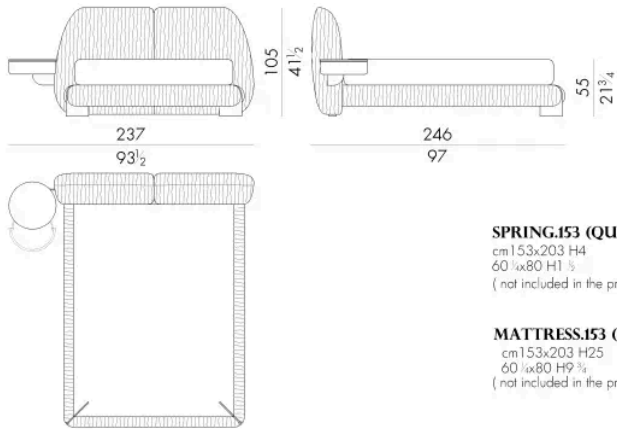

Dimensions

LEAF . 5153 / C

Bed

281Wx246Dx105H cm

LEAF . 5153 / C / DX

Bed

237Wx246Dx105H cm

LEAF. 5153 / C / SX

Bed

237 W x 246 D x 105 H cm

SPRING.153 (QUEEN SIZE)

cm 153x203 H4
60 1/2 x 80 H1 1/2
(not included in the price)

MATTRESS.153 (QUEEN SIZE)

cm 153x203 H25
60 1/2 x 80 H9 3/4
(not included in the price)

LEAF. 5160 / C

Bed

288 W x 243 D x 105 H cm

SPRING.160

cm 160x200 H4
63x78 3/4 H1 1/2
(not included in the price)

MATTRESS.160

cm 160x200 H25
63x78 1/4 H9 3/4
(not included in the price)

LEAF. 5160/C/DX

Bed

Bed

264 W x 243 D x 105 H cm

LEAF. 5180 / C / SX

Bed

Generated: 06/07/2026

264 W x 243 D x 105 H cm

LEAF. 5193 / C

Bed