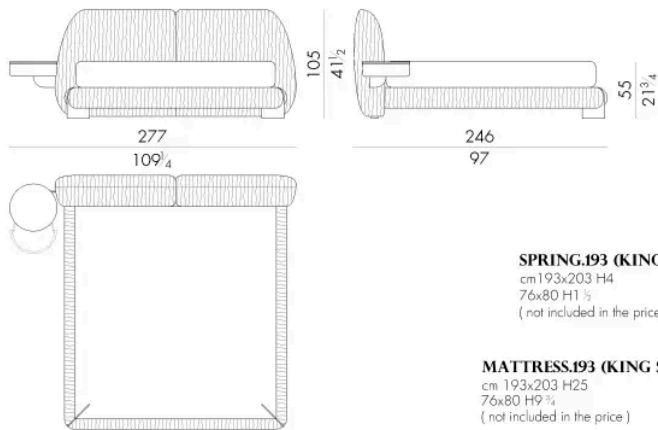

Bed

264 W x 243 D x 105 H cm

LEAF. 5180 / C / SX

Bed

Generated: 06/07/2026

264 W x 243 D x 105 H cm

LEAF. 5193 / C

Bed

321 W x 246 D x 105 H cm

LEAF.5193/C/DX

Bed

277 W x 246 D x 105 H cm

**SPRING.193 (KING SIZE)**

cm 193x203 H4
76x80 H1 1/2
(not included in the price)

MATTRESS.193 (KING SIZE)

cm 193x203 H25
76x80 H9 3/4
(not included in the price)

**LEAF.5193/C/SX**

Bed

277 W x 246 D x 105 H cm

**SPRING.193 (KING SIZE)**

cm 193x203 H4
76x80 H1 1/2
(not included in the price)

MATTRESS.193 (KING SIZE)

cm 193x203 H25
76x80 H9 3/4
(not included in the price)

LEAF.5200/C

Bed

328 W x 243 D x 105 H cm

LEAF.5200/C/DX

Bed

284 W x 243 D x 105 H cm

Bed

284 W x 243 D x 105 H cm