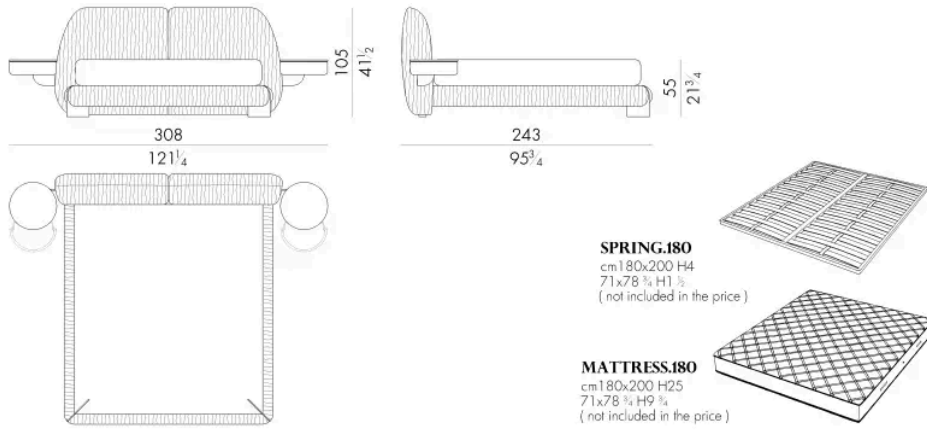

Bed

244 W x 243 D x 105 H cm

**SPRING.160**

cm 160x200 H4
63x78 3/4 H1 3/8
(not included in the price)

MATTRESS.160

cm 160x200 H25
63x78 3/4 H9 3/4
(not included in the price)

**LEAF. 5160/C/SX**

Bed

244 W x 243 D x 105 H cm

**SPRING.160**

cm 160x200 H4
63x78 3/4 H1 3/8
(not included in the price)

MATTRESS.160

cm 160x200 H25
63x78 3/4 H9 3/4
(not included in the price)

LEAF . 5180 / C

Bed

308 W x 243 D x 105 H cm

**LEAF . 5180 / C / DX**

Bed

264 W x 243 D x 105 H cm

LEAF. 5180 / C / SX

Bed

264 W x 243 D x 105 H cm

**LEAF. 5193 / C**

Bed

321 W x 246 D x 105 H cm

LEAF. 5193 / C / DX

Bed

277 W x 246 D x 105 H cm

**SPRING.193 (KING SIZE)**

cm 193x203 H4
76x80 H1 1/2
(not included in the price)

MATTRESS.193 (KING SIZE)

cm 193x203 H25
76x80 H9 3/4
(not included in the price)