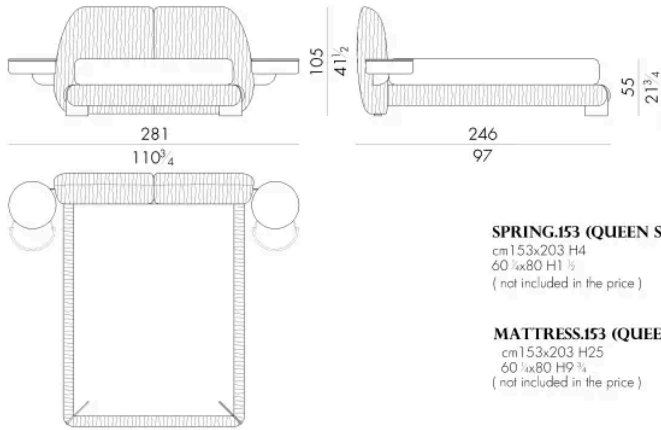

Dimensions

LEAF . 5153 / C

Bed

281 W x 246 D x 105 H cm

SPRING.153 (QUEEN SIZE)

cm 153x203 H4
60 1/2 x 80 H1 1/2
(not included in the price)

MATTRESS.153 (QUEEN SIZE)

cm 153x203 H25
60 1/2 x 80 H9 1/4
(not included in the price)

LEAF . 5153 / C / DX

Bed

237 W x 246 D x 105 H cm

SPRING.153 (QUEEN SIZE)

cm 153x203 H4
60 1/2 x 80 H1 1/2
(not included in the price)

MATTRESS.153 (QUEEN SIZE)

cm 153x203 H25
60 1/2 x 80 H9 1/4
(not included in the price)

321 W x 246 D x 105 H cm

LEAF. 5193 / C / DX

Bed

277 W x 246 D x 105 H cm

**SPRING.193 (KING SIZE)**

cm 193x203 H4
76x80 H1 1/2
(not included in the price)

MATTRESS.193 (KING SIZE)

cm 193x203 H25
76x80 H9 3/4
(not included in the price)

LEAF.5200/C

Bed

328 W x 243 D x 105 H cm

**LEAF.5200/C/DX**

Bed

284 W x 243 D x 105 H cm

LEAF.5200/C/SX

Bed