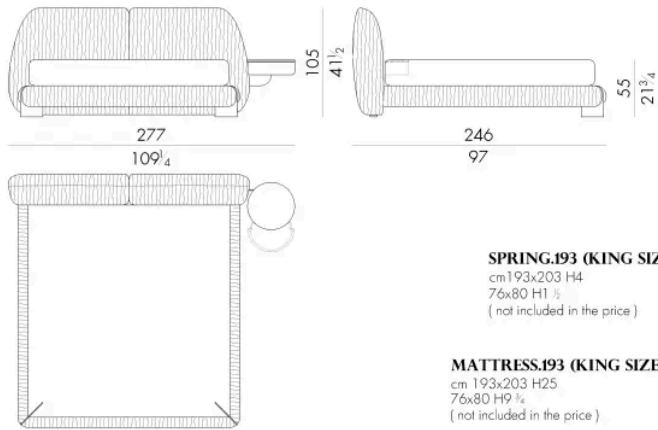

**SPRING.160**

cm 160x200 H4
63x78 3/4 H1 3/8
(not included in the price)

MATTRESS.160

cm 160x200 H25
63x78 3/4 H9 3/4
(not included in the price)

LEAF . 5180 / C

Bed

308 W x 243 D x 105 H cm

**LEAF . 5180 / C / DX**

Bed

264 W x 243 D x 105 H cm

LEAF. 5180 / C / SX

Bed

Generated: 06/07/2026

264 W x 243 D x 105 H cm

LEAF. 5193 / C

Bed

321 W x 246 D x 105 H cm

LEAF.5193/C/DX

Bed

277 W x 246 D x 105 H cm

**SPRING.193 (KING SIZE)**

cm 193x203 H4
76x80 H1 1/2
(not included in the price)

MATTRESS.193 (KING SIZE)

cm 193x203 H25
76x80 H9 3/4
(not included in the price)

**LEAF.5193/C/SX**

Bed

277 W x 246 D x 105 H cm

**SPRING.193 (KING SIZE)**

cm 193x203 H4
76x80 H1 1/2
(not included in the price)

MATTRESS.193 (KING SIZE)

cm 193x203 H25
76x80 H9 3/4
(not included in the price)