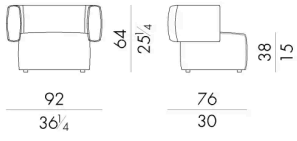

It is available with leather or fabric upholstery, and in the version with soft three-dimensional quiltings with rhomboid pattern that underline great sartorial skills.

Dimensions

HUG. 2100

Armchair

92 W x 76 D x 64 H cm

HUG. 2100/TR

Armchair

92 W x 76 D x 64 H cm