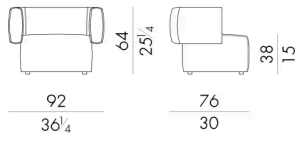

It is available with leather or fabric upholstery, and in the version with soft three-dimensional quiltings with rhomboid pattern that underline great sartorial skills.

Dimensions

Generated: 15/06/2026

HUG . 2 1 0 0

Armchair

92 W x 76 D x 64 H cm

HUG . 2 1 0 0 / T R

Armchair

92 W x 76 D x 64 H cm