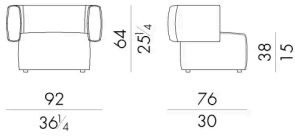

It is available with leather or fabric upholstery, and in the version with soft three-dimensional quiltings with rhomboid pattern that underline great sartorial skills.

Dimensions

HUG. 2100

Armchair

92Wx76Dx64Hcm