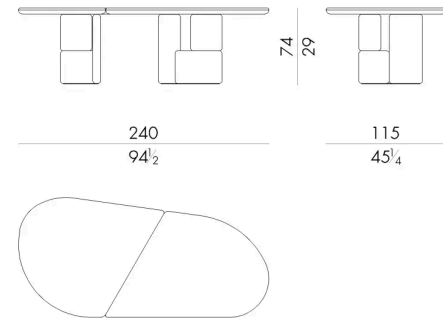

HESENTIA can customize this piece to suit your project needs. Some limitations apply.

Dimensions

Generated: 05/07/2026

O V O O . 8 2 4 0

Table

240 W x 115 D x 74 H cm

O V O O . 8 2 8 0

Table

280 W x 130 D x 74 H cm