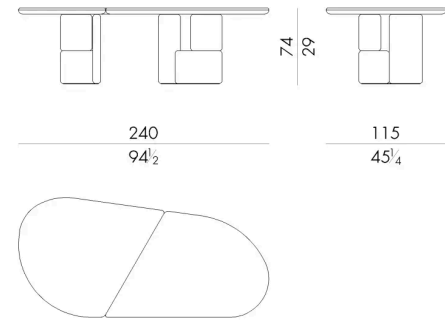

The single-material, single-colour version represents a stylistic evolution of the Ovoo table towards a more minimalist design. The Ovoo table tells stories of faraway lands, belonging to the shamanic cult typical of Mongolia. The inspiration of this collection is the concept of “ovoo”: the piles of stones used as reference points at the top of the mountains, were in fact the inspiration for the overlapping of lacquered components. In the oval shape the top has a diagonal cut.

HESENTIA can customize this piece to suit your project needs. Some limitations apply.

Dimensions

O V O O . 8 2 4 0

Table

240 W x 115 D x 74 H cm

O V O O . 8 2 8 0

Table

280 W x 130 D x 74 H cm