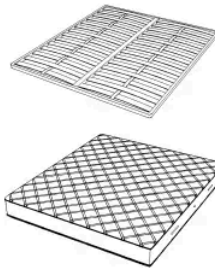

Leaf bed is characterized by a wavy pattern embroidery that covers the entire surface, enhancing the sinuosity of its shape. The metal details that support the bed frame give a touch of uniqueness. This bed is available completely upholstered in leather or quilted fabric.

LEAF. 5160

Bed

200 W x 243 D x 105 H cm

SPRING.160

cm 160x200 H4
63x78 3/4 H1 1/2
(not included in the price)

MATTRESS.160

cm 160x200 H25
63x78 3/4 H9 3/4
(not included in the price)

LEAF.5180

Bed

220 W x 243 D x 105 H cm

SPRING.180
 cm180x200 H4
 71x78 3/4 H1 1/2
 (not included in the price)

MATTRESS.180
 cm180x200 H25
 71x78 3/4 H9 3/4
 (not included in the price)

LEAF.5193

Bed

233 W x 246 D x 105 H cm

SPRING.193 (KING SIZE)
 cm193x203 H4
 76x80 H1 1/2
 (not included in the price)

MATTRESS.193 (KING SIZE)
 cm193x203 H25
 76x80 H9 3/4
 (not included in the price)

Bed

240 W x 243 D x 105 H cm

SPRING.200
cm 200x200 H4
78 3/4x78 3/4 H1 1/2
(not included in the price)