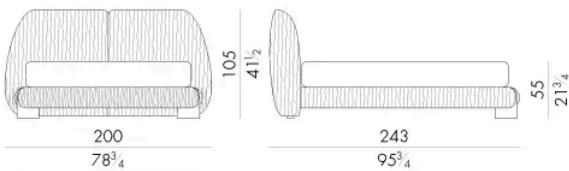

Dimensions

LEAF . 5153

Bed

193 W x 246 D x 105 H cm

SPRING.153 (QUEEN SIZE)

cm 153x203 H4
60 1/2 x 80 H1 1/2
(not included in the price)

MATTRESS.153 (QUEEN SIZE)

cm 153x203 H25
60 1/2 x 80 H9 3/4
(not included in the price)

LEAF . 5160

Bed

200 W x 243 D x 105 H cm

SPRING.160

cm 160x200 H4
63x78 3/4 H1 1/2
(not included in the price)

MATTRESS.160

cm 160x200 H25
63x78 3/4 H9 3/4
(not included in the price)

LEAF. 5180

**LEAF. 5193**

Bed

233 W x 246 D x 105 H cm

**SPRING.193 (KING SIZE)**

cm 193x203 H4
76x80 H1 $\frac{1}{2}$
(not included in the price)

MATTRESS.193 (KING SIZE)

cm 193x203 H25
76x80 H9 $\frac{3}{4}$
(not included in the price)

LEAF.5200

Bed

240 W x 243 D x 105 H cm

SPRING.200

cm 200x200 H4
78 3/4x78 3/4 H1 1/2
(not included in the price)

MATTRESS.200

cm 200x200 H25
78 3/4x78 3/4 H9 3/4
(not included in the price)