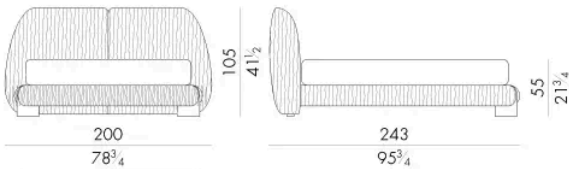

Dimensions

LEAF . 5153

Bed

193 W x 246 D x 105 H cm

SPRING.153 (QUEEN SIZE)

cm 153x203 H4
60 1/2 x 80 H1 1/2
(not included in the price)

MATTRESS.153 (QUEEN SIZE)

cm 153x203 H25
60 1/2 x 80 H9 3/4
(not included in the price)

LEAF . 5160

Bed

200 W x 243 D x 105 H cm

SPRING.160

cm 160x200 H4
63x78 3/4 H1 1/2
(not included in the price)

MATTRESS.160

cm 160x200 H25
63x78 3/4 H9 3/4
(not included in the price)

LEAF . 5180

Bed

220 W x 243 D x 105 H cm

SPRING.180
 cm 180x200 H4
 71x78 3/4 H1 1/2
 (not included in the price)

MATTRESS.180
 cm 180x200 H25
 71x78 3/4 H9 3/4
 (not included in the price)

LEAF . 5193

Bed

233 W x 246 D x 105 H cm

SPRING.193 (KING SIZE)
 cm 193x203 H4
 76x80 H1 1/2
 (not included in the price)

MATTRESS.193 (KING SIZE)
 cm 193x203 H25
 76x80 H9 3/4
 (not included in the price)

LEAF.5200

Bed

240 W x 243 D x 105 H cm

SPRING.200