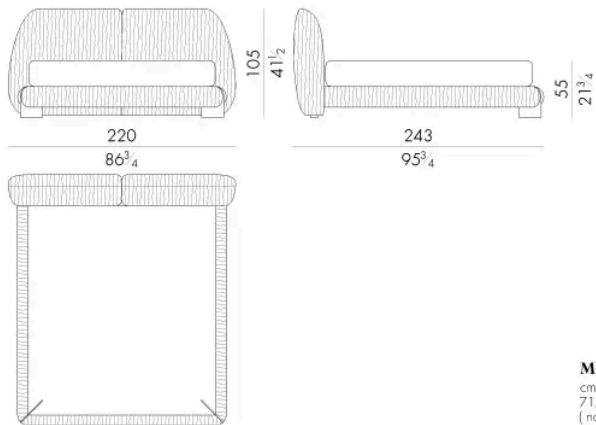

Dimensions

LEAF. 5153

Bed

193 W x 246 D x 105 H cm

SPRING.153 (QUEEN SIZE)

cm 153x203 H4
60 1/2 x 80 H1 1/2
(not included in the price)

MATTRESS.153 (QUEEN SIZE)

cm 153x203 H25
60 1/2 x 80 H9 3/4
(not included in the price)

LEAF. 5160

Bed

200 W x 243 D x 105 H cm

SPRING.160

cm 160x200 H4
63x78 3/4 H1 1/2
(not included in the price)

MATTRESS.160

cm 160x200 H25
63x78 3/4 H9 3/4
(not included in the price)

LEAF.5180

Bed

220 W x 243 D x 105 H cm

SPRING.180
 cm180x200 H4
 71x78 3/4 H1 1/2
 (not included in the price)

MATTRESS.180
 cm180x200 H25
 71x78 3/4 H9 3/4
 (not included in the price)

LEAF.5193

Bed

233 W x 246 D x 105 H cm

SPRING.193 (KING SIZE)
 cm193x203 H4
 76x80 H1 1/2
 (not included in the price)

MATTRESS.193 (KING SIZE)
 cm193x203 H25
 76x80 H9 3/4
 (not included in the price)

Bed

240 W x 243 D x 105 H cm

SPRING.200
cm 200x200 H4
78 3/4x78 3/4 H1 1/2
(not included in the price)