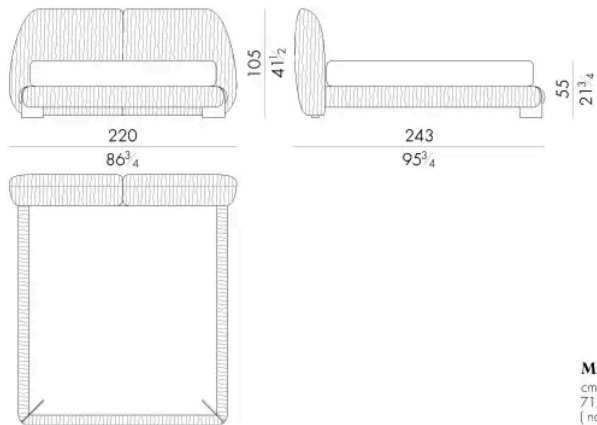

Dimensions

LEAF . 5153

Bed

193 W x 246 D x 105 H cm

SPRING.153 (QUEEN SIZE)

cm 153x203 H4
60 1/2 x 80 H1 1/2
(not included in the price)

MATTRESS.153 (QUEEN SIZE)

cm 153x203 H25
60 1/2 x 80 H9 3/4
(not included in the price)

LEAF . 5160

Bed

200 W x 243 D x 105 H cm

SPRING.160

cm 160x200 H4
63x78 3/4 H1 1/2
(not included in the price)

MATTRESS.160

cm 160x200 H25
63x78 3/4 H9 3/4
(not included in the price)

LEAF. 5180

Bed

220 W x 243 D x 105 H cm

**SPRING.180**

cm 180x200 H4
71x78 $\frac{3}{4}$ H1 $\frac{1}{2}$
(not included in the price)

MATTRESS.180

cm 180x200 H25
71x78 $\frac{3}{4}$ H9 $\frac{3}{4}$
(not included in the price)

**LEAF. 5193**

Bed

233 W x 246 D x 105 H cm

**SPRING.193 (KING SIZE)**

cm 193x203 H4
76x80 H1 $\frac{1}{2}$
(not included in the price)

MATTRESS.193 (KING SIZE)

cm 193x203 H25
76x80 H9 $\frac{3}{4}$
(not included in the price)