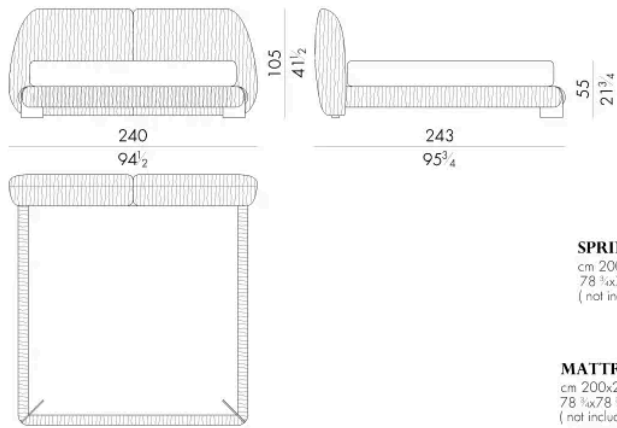

Dimensions

LEAF. 5153

Bed

193 W x 246 D x 105 H cm

SPRING.153 (QUEEN SIZE)

cm 153x203 H4
60 1/2 x 80 H1 1/2
(not included in the price)

MATTRESS.153 (QUEEN SIZE)

cm 153x203 H25
60 1/2 x 80 H9 3/4
(not included in the price)

Bed

220 W x 243 D x 105 H cm

SPRING.180
 cm180x200 H4
 71x78 3/4 H1 1/2
 (not included in the price)

MATTRESS.180
 cm180x200 H25
 71x78 3/4 H9 3/4
 (not included in the price)

LEAF.5193

Bed

233 W x 246 D x 105 H cm

SPRING.193 (KING SIZE)
 cm193x203 H4
 76x80 H1 1/2
 (not included in the price)

MATTRESS.193 (KING SIZE)
 cm193x203 H25
 76x80 H9 3/4
 (not included in the price)

Bed

240 W x 243 D x 105 H cm

SPRING.200
cm 200x200 H4
78 3/4x78 3/4 H1 1/2
(not included in the price)

MATTRESS.200
cm 200x200 H25
78 3/4x78 3/4 H9 3/4
(not included in the price)