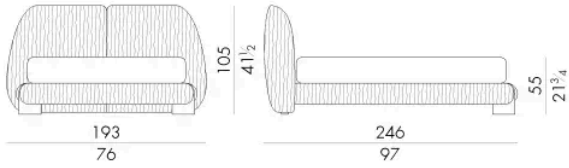

Leaf bed is characterized by a wavy pattern embroidery that covers the entire surface, enhancing the sinuosity of its shape. The metal details that support the bed frame give a touch of uniqueness. This bed is available completely upholstered in leather or quilted fabric.

Dimensions

LEAF . 5153

Bed

193 W x 246 D x 105 H cm

SPRING.153 (QUEEN SIZE)

cm 153x203 H4
60 1/2 x 80 H1 1/2
(not included in the price)

MATTRESS.153 (QUEEN SIZE)

cm 153x203 H25
60 1/2 x 80 H9 3/4
(not included in the price)

LEAF . 5160

Bed

200 W x 243 D x 105 H cm

SPRING.160

cm 160x200 H4
63x78 3/4 H1 1/2
(not included in the price)

MATTRESS.160

cm 160x200 H25
63x78 3/4 H9 3/4
(not included in the price)

LEAF . 5180

Bed

220 W x 243 D x 105 H cm

SPRING.180
 cm 180x200 H4
 71x78 3/4 H1 1/2
 (not included in the price)

MATTRESS.180
 cm 180x200 H25
 71x78 3/4 H9 3/4
 (not included in the price)

LEAF . 5193

Bed

233 W x 246 D x 105 H cm