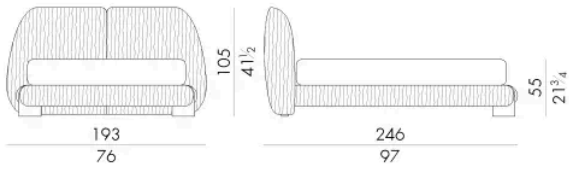

Leaf bed is characterized by a wavy pattern embroidery that covers the entire surface, enhancing the sinuosity of its shape. The metal details that support the bed frame give a touch of uniqueness. This bed is available completely upholstered in leather or quilted fabric.

Dimensions

LEAF . 5153

Bed

193 W x 246 D x 105 H cm

SPRING.153 (QUEEN SIZE)

cm 153x203 H4
60 1/2 x 80 H1 1/2
(not included in the price)

MATTRESS.153 (QUEEN SIZE)

cm 153x203 H25
60 1/2 x 80 H9 3/4
(not included in the price)

LEAF . 5160

Bed

200 W x 243 D x 105 H cm

SPRING.160

cm 160x200 H4
63x78 3/4 H1 1/2
(not included in the price)

MATTRESS.160

cm 160x200 H25
63x78 3/4 H9 3/4
(not included in the price)

LEAF. 5180

LEAF.5200

Bed

240 W x 243 D x 105 H cm

SPRING.200

cm 200x200 H4
78 3/4x78 3/4 H1 1/2
(not included in the price)

MATTRESS.200

cm 200x200 H25
78 3/4x78 3/4 H9 3/4
(not included in the price)