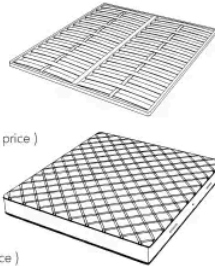

LEAF . 5160

Bed

200 W x 243 D x 105 H cm

SPRING.160

cm 160x200 H4
63x78 3/4 H1 1/2
(not included in the price)

MATTRESS.160

cm 160x200 H25
63x78 3/4 H9 3/4
(not included in the price)

LEAF. 5180

Bed

220 W x 243 D x 105 H cm

**SPRING.180**

cm 180x200 H4
71x78 $\frac{3}{4}$ H1 $\frac{1}{2}$
(not included in the price)

MATTRESS.180

cm 180x200 H25
71x78 $\frac{3}{4}$ H9 $\frac{3}{4}$
(not included in the price)

**LEAF. 5193**

Bed

233 W x 246 D x 105 H cm

**SPRING.193 (KING SIZE)**

cm 193x203 H4
76x80 H1 $\frac{1}{2}$
(not included in the price)

MATTRESS.193 (KING SIZE)

cm 193x203 H25
76x80 H9 $\frac{3}{4}$
(not included in the price)

LEAF.5200

Bed

240 W x 243 D x 105 H cm

SPRING.200

cm 200x200 H4
78 3/4x78 3/4 H1 1/2
(not included in the price)

MATTRESS.200

cm 200x200 H25
78 3/4x78 3/4 H9 3/4
(not included in the price)