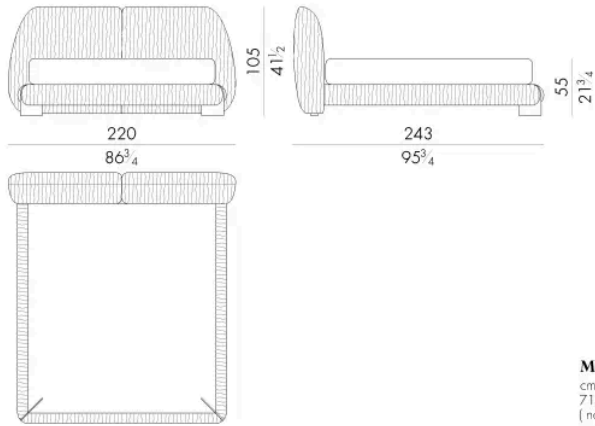

Dimensions

LEAF . 5153

Bed

193 W x 246 D x 105 H cm

SPRING.153 (QUEEN SIZE)

cm 153x203 H4
60 1/2 x 80 H1 1/2
(not included in the price)

MATTRESS.153 (QUEEN SIZE)

cm 153x203 H25
60 1/2 x 80 H9 3/4
(not included in the price)

LEAF . 5160

Bed

200 W x 243 D x 105 H cm

SPRING.160

cm 160x200 H4
63x78 3/4 H1 1/2
(not included in the price)

MATTRESS.160

cm 160x200 H25
63x78 3/4 H9 3/4
(not included in the price)

LEAF . 5180

Bed

220 W x 243 D x 105 H cm

SPRING.180
 cm 180x200 H4
 71x78 3/4 H1 1/2
 (not included in the price)

MATTRESS.180
 cm 180x200 H25
 71x78 3/4 H9 3/4
 (not included in the price)

LEAF . 5193

Bed

233 W x 246 D x 105 H cm

SPRING.193 (KING SIZE)
 cm 193x203 H4
 76x80 H1 1/2
 (not included in the price)

MATTRESS.193 (KING SIZE)
 cm 193x203 H25
 76x80 H9 3/4
 (not included in the price)

LEAF.5200

Bed

240 W x 243 D x 105 H cm

SPRING.200