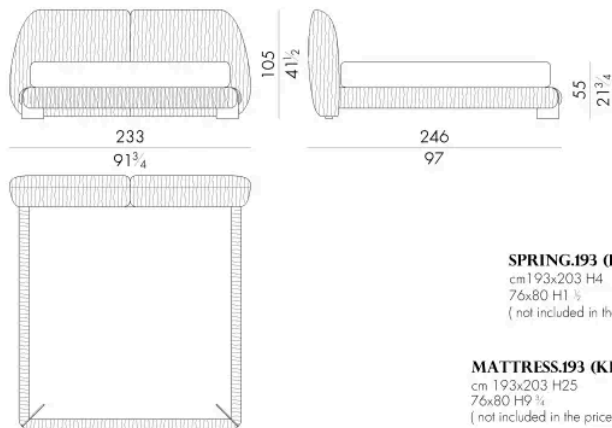

Dimensions

LEAF. 5153

Bed

193 W x 246 D x 105 H cm

SPRING.153 (QUEEN SIZE)

cm 153x203 H4
60 1/2 x 80 H1 1/2
(not included in the price)

MATTRESS.153 (QUEEN SIZE)

cm 153x203 H25
60 1/2 x 80 H9 3/4
(not included in the price)

Bed

220 W x 243 D x 105 H cm

SPRING.180
 cm180x200 H4
 71x78 3/4 H1 1/2
 (not included in the price)

MATTRESS.180
 cm180x200 H25
 71x78 3/4 H9 3/4
 (not included in the price)

LEAF.5193

Bed

233 W x 246 D x 105 H cm

SPRING.193 (KING SIZE)
 cm193x203 H4
 76x80 H1 1/2
 (not included in the price)

MATTRESS.193 (KING SIZE)
 cm193x203 H25
 76x80 H9 3/4
 (not included in the price)

Bed

240 W x 243 D x 105 H cm

SPRING.200
cm 200x200 H4
78 3/4x78 3/4 H1 1/2
(not included in the price)

MATTRESS.200
cm 200x200 H25
78 3/4x78 3/4 H9 3/4
(not included in the price)