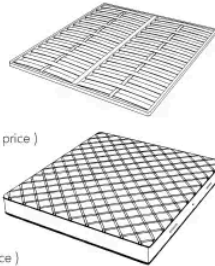

Leaf bed is characterized by a wavy pattern embroidery that covers the entire surface, enhancing the sinuosity of its shape. The metal details that support the bed frame give a touch of uniqueness. This bed is available completely upholstered in leather or quilted fabric.

Dimensions

LEAF. 5153

Bed

193 W x 246 D x 105 H cm

SPRING.153 (QUEEN SIZE)

cm 153x203 H4
60 1/2 x 80 H1 1/2
(not included in the price)

MATTRESS.153 (QUEEN SIZE)

cm 153x203 H25
60 1/2 x 80 H9 3/4
(not included in the price)

LEAF. 5160

Bed

200 W x 243 D x 105 H cm

SPRING.160

cm 160x200 H4
63x78 3/4 H1 1/2
(not included in the price)

MATTRESS.160

cm 160x200 H25
63x78 3/4 H9 3/4
(not included in the price)

LEAF.5180

Bed

220 W x 243 D x 105 H cm

SPRING.180
 cm180x200 H4
 71x78 3/4 H1 1/2
 (not included in the price)

MATTRESS.180
 cm180x200 H25
 71x78 3/4 H9 3/4
 (not included in the price)

LEAF.5193

Bed

233 W x 246 D x 105 H cm