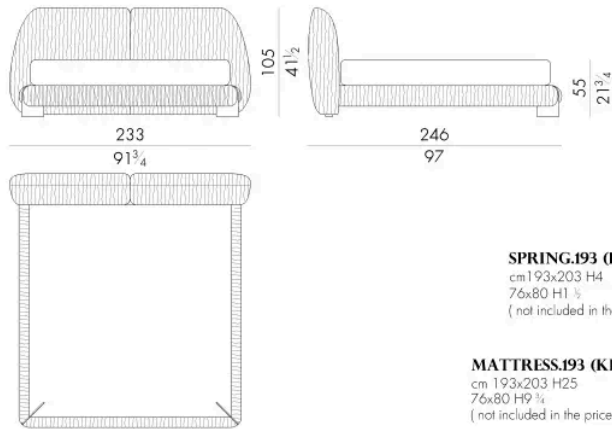

Dimensions

LEAF . 5153

Bed

193 W x 246 D x 105 H cm

SPRING.153 (QUEEN SIZE)

cm 153x203 H4
60 1/2 x 80 H1 1/2
(not included in the price)

MATTRESS.153 (QUEEN SIZE)

cm 153x203 H25
60 1/2 x 80 H9 3/4
(not included in the price)

Bed

220 W x 243 D x 105 H cm

SPRING.180
 cm 180x200 H4
 71x78 3/4 H1 1/2
 (not included in the price)

MATTRESS.180
 cm 180x200 H25
 71x78 3/4 H9 3/4
 (not included in the price)

LEAF . 5193

Bed

233 W x 246 D x 105 H cm

SPRING.193 (KING SIZE)
 cm 193x203 H4
 76x80 H1 1/2
 (not included in the price)

MATTRESS.193 (KING SIZE)
 cm 193x203 H25
 76x80 H9 3/4
 (not included in the price)

LEAF.5200

Bed

240 W x 243 D x 105 H cm

SPRING.200

cm 200x200 H4
78 3/4x78 3/4 H1 1/2
(not included in the price)

MATTRESS.200

cm 200x200 H25
78 3/4x78 3/4 H9 3/4
(not included in the price)