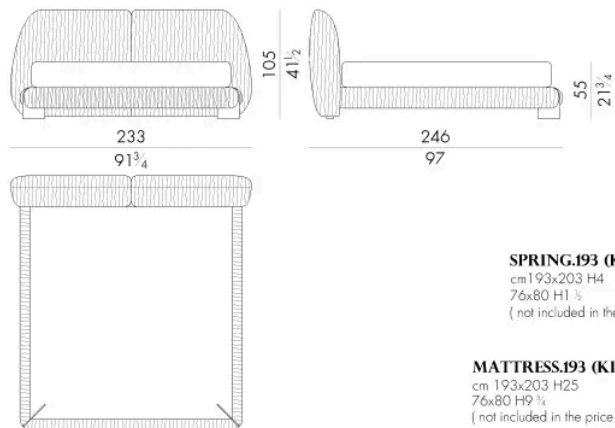

Dimensions

LEAF . 5153

Bed

193 W x 246 D x 105 H cm

SPRING.153 (QUEEN SIZE)

cm 153x203 H4
60 1/2 x 80 H1 1/2
(not included in the price)

MATTRESS.153 (QUEEN SIZE)

cm 153x203 H25
60 1/2 x 80 H9 3/4
(not included in the price)

Bed

220 W x 243 D x 105 H cm

**SPRING.180**

cm 180x200 H4
71x78 $\frac{3}{4}$ H1 $\frac{1}{2}$
(not included in the price)

MATTRESS.180

cm 180x200 H25
71x78 $\frac{3}{4}$ H9 $\frac{3}{4}$
(not included in the price)

**LEAF. 5193**

Bed

233 W x 246 D x 105 H cm

**SPRING.193 (KING SIZE)**

cm 193x203 H4
76x80 H1 $\frac{1}{2}$
(not included in the price)

MATTRESS.193 (KING SIZE)

cm 193x203 H25
76x80 H9 $\frac{3}{4}$
(not included in the price)

LEAF.5200

Bed

240 W x 243 D x 105 H cm

SPRING.200

cm 200x200 H4
78 3/4x78 3/4 H1 1/2
(not included in the price)

MATTRESS.200

cm 200x200 H25
78 3/4x78 3/4 H9 3/4
(not included in the price)