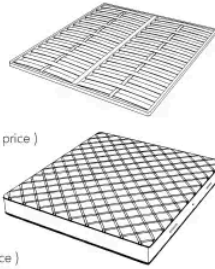

Leaf bed is characterized by a wavy pattern embroidery that covers the entire surface, enhancing the sinuosity of its shape. The metal details that support the bed frame give a touch of uniqueness. This bed is available completely upholstered in leather or quilted fabric.

Dimensions

LEAF . 5153

Bed

193 W x 246 D x 105 H cm

SPRING.153 (QUEEN SIZE)

cm 153x203 H4
60 1/2 x 80 H1 1/2
(not included in the price)

MATTRESS.153 (QUEEN SIZE)

cm 153x203 H25
60 1/2 x 80 H9 3/4
(not included in the price)

LEAF . 5160

Bed

200 W x 243 D x 105 H cm

SPRING.160

cm 160x200 H4
63x78 3/4 H1 1/2
(not included in the price)

MATTRESS.160

cm 160x200 H25
63x78 3/4 H9 3/4
(not included in the price)

LEAF . 5180

Bed

220 W x 243 D x 105 H cm

SPRING.180
 cm 180x200 H4
 71x78 3/4 H1 1/2
 (not included in the price)

MATTRESS.180
 cm 180x200 H25
 71x78 3/4 H9 3/4
 (not included in the price)

LEAF . 5193

Bed

233 W x 246 D x 105 H cm