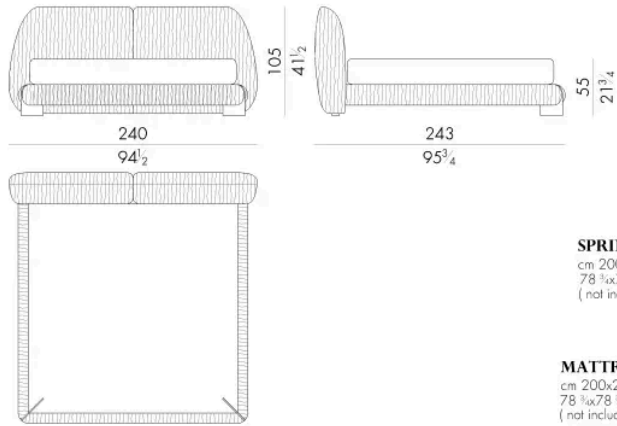

Dimensions

LEAF . 5153

Bed

193 W x 246 D x 105 H cm

SPRING.153 (QUEEN SIZE)

cm 153x203 H4
60 1/2 x 80 H1 1/2
(not included in the price)

MATTRESS.153 (QUEEN SIZE)

cm 153x203 H25
60 1/2 x 80 H9 3/4
(not included in the price)

Bed

220 W x 243 D x 105 H cm

**SPRING.180**

cm 180x200 H4
71x78 $\frac{3}{4}$ H1 $\frac{1}{2}$
(not included in the price)

MATTRESS.180

cm 180x200 H25
71x78 $\frac{3}{4}$ H9 $\frac{3}{4}$
(not included in the price)

**LEAF. 5193**

Bed

233 W x 246 D x 105 H cm

**SPRING.193 (KING SIZE)**

cm 193x203 H4
76x80 H1 $\frac{1}{2}$
(not included in the price)

MATTRESS.193 (KING SIZE)

cm 193x203 H25
76x80 H9 $\frac{3}{4}$
(not included in the price)

LEAF.5200

Bed

240 W x 243 D x 105 H cm

SPRING.200

cm 200x200 H4
78 3/4x78 3/4 H1 1/2
(not included in the price)

MATTRESS.200

cm 200x200 H25
78 3/4x78 3/4 H9 3/4
(not included in the price)