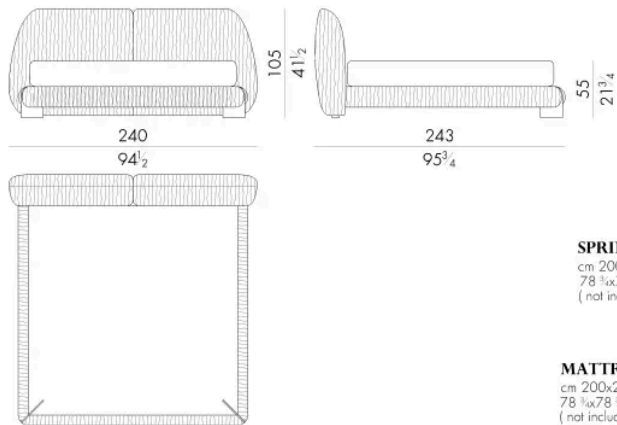

Dimensions

LEAF . 5153

Bed

193 W x 246 D x 105 H cm

SPRING.153 (QUEEN SIZE)

cm 153x203 H4
60 1/2 x 80 H1 1/2
(not included in the price)

MATTRESS.153 (QUEEN SIZE)

cm 153x203 H25
60 1/2 x 80 H9 3/4
(not included in the price)

Bed

220 W x 243 D x 105 H cm

SPRING.180
 cm 180x200 H4
 71x78 3/4 H1 1/2
 (not included in the price)

MATTRESS.180
 cm 180x200 H25
 71x78 3/4 H9 3/4
 (not included in the price)

LEAF . 5193

Bed

233 W x 246 D x 105 H cm

SPRING.193 (KING SIZE)
 cm 193x203 H4
 76x80 H1 1/2
 (not included in the price)

MATTRESS.193 (KING SIZE)
 cm 193x203 H25
 76x80 H9 3/4
 (not included in the price)

LEAF.5200

Bed

240 W x 243 D x 105 H cm

SPRING.200

cm 200x200 H4
78 3/4x78 3/4 H1 1/2
(not included in the price)

MATTRESS.200

cm 200x200 H25
78 3/4x78 3/4 H9 3/4
(not included in the price)