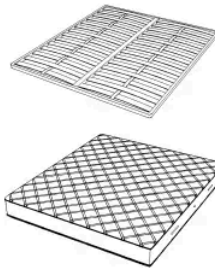

Leaf bed is characterized by a wavy pattern embroidery that covers the entire surface, enhancing the sinuosity of its shape. The metal details that support the bed frame give a touch of uniqueness. This bed is available completely upholstered in leather or quilted fabric.

LEAF . 5160

Bed

200 W x 243 D x 105 H cm

SPRING.160

cm 160x200 H4
63x78 3/4 H1 1/2
(not included in the price)

MATTRESS.160

cm 160x200 H25
63x78 3/4 H9 3/4
(not included in the price)

LEAF . 5180

Bed

220 W x 243 D x 105 H cm

SPRING.180
 cm 180x200 H4
 71x78 3/4 H1 1/2
 (not included in the price)

MATTRESS.180
 cm 180x200 H25
 71x78 3/4 H9 3/4
 (not included in the price)

LEAF . 5193

Bed

233 W x 246 D x 105 H cm

SPRING.193 (KING SIZE)
 cm 193x203 H4
 76x80 H1 1/2
 (not included in the price)

MATTRESS.193 (KING SIZE)
 cm 193x203 H25
 76x80 H9 3/4
 (not included in the price)

LEAF.5200

Bed

240 W x 243 D x 105 H cm

SPRING.200