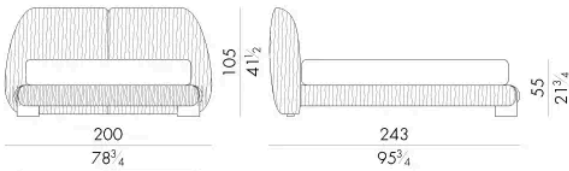

Dimensions

LEAF. 5153

Bed

193 W x 246 D x 105 H cm

SPRING.153 (QUEEN SIZE)

cm 153x203 H4
60 1/2 x 80 H1 1/2
(not included in the price)

MATTRESS.153 (QUEEN SIZE)

cm 153x203 H25
60 1/2 x 80 H9 3/4
(not included in the price)

LEAF. 5160

Bed

200 W x 243 D x 105 H cm

SPRING.160

cm 160x200 H4
63x78 3/4 H1 1/2
(not included in the price)

MATTRESS.160

cm 160x200 H25
63x78 3/4 H9 3/4
(not included in the price)

LEAF.5180

Bed

220 W x 243 D x 105 H cm

SPRING.180
 cm180x200 H4
 71x78 3/4 H1 1/2
 (not included in the price)

MATTRESS.180
 cm180x200 H25
 71x78 3/4 H9 3/4
 (not included in the price)

LEAF.5193

Bed

233 W x 246 D x 105 H cm

SPRING.193 (KING SIZE)
 cm193x203 H4
 76x80 H1 1/2
 (not included in the price)

MATTRESS.193 (KING SIZE)
 cm193x203 H25
 76x80 H9 3/4
 (not included in the price)

Bed

240 W x 243 D x 105 H cm

SPRING.200
cm 200x200 H4
78 3/4x78 3/4 H1 1/2
(not included in the price)