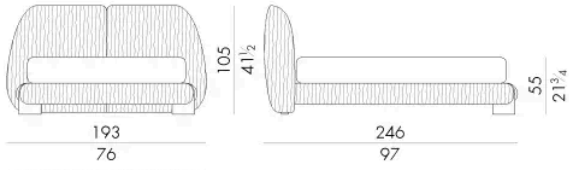

Leaf bed is characterized by a wavy pattern embroidery that covers the entire surface, enhancing the sinuosity of its shape. The metal details that support the bed frame give a touch of uniqueness. This bed is available completely upholstered in leather or quilted fabric.

Dimensions

LEAF. 5153

Bed

193 W x 246 D x 105 H cm

SPRING.153 (QUEEN SIZE)

cm 153x203 H4
60 1/2 x 80 H1 1/2
(not included in the price)

MATTRESS.153 (QUEEN SIZE)

cm 153x203 H25
60 1/2 x 80 H9 3/4
(not included in the price)

LEAF. 5160

Bed

200 W x 243 D x 105 H cm

SPRING.160

cm 160x200 H4
63x78 3/4 H1 1/2
(not included in the price)

MATTRESS.160

cm 160x200 H25
63x78 3/4 H9 3/4
(not included in the price)

LEAF.5180

Bed

220 W x 243 D x 105 H cm

SPRING.180
 cm180x200 H4
 71x78 3/4 H1 1/2
 (not included in the price)

MATTRESS.180
 cm180x200 H25
 71x78 3/4 H9 3/4
 (not included in the price)

LEAF.5193

Bed

233 W x 246 D x 105 H cm