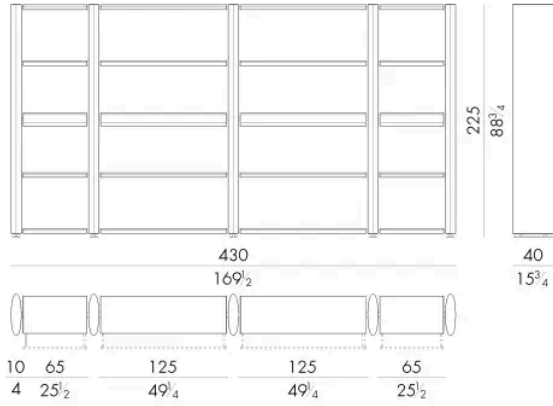

HESSENTIA can customize this piece to suit your project needs. Some limitations apply.

Dimensions

ECLIPSE.14400

Bookcase

430 W x 40 D x 225 H cm

ECLIPSE.14700

Bookcase

415 W x 40 D x 225 H cm