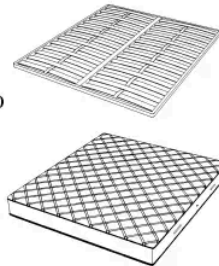

HUG. 5160/TR

Bed

210 W x 235 D x 120 H cm

SPRING.160

cm 160x200 H4
63x78 3/4 H1 1/2
(not included in the price)

MATTRESS.160

cm 160x200 H25
63x78 3/4 H9 3/4
(not included in the price)

HUG. 5180/TR

Bed

230 W x 235 D x 120 H cm

SPRING.180
cm 180x200 H4
71x78 3/4 H1 1/2
(not included in the price)

MATTRESS.180
cm 180x200 H25
71x78 3/4 H9 3/4
(not included in the price)

HUG. 5193/TR

Bed

250 W x 238 D x 120 H cm

SPRING.193 (KING SIZE)
cm 193x203 H4
76x80 H1 1/2
(not included in the price)

MATTRESS.193 (KING SIZE)
cm 193x203 H25
76x80 H9 3/4
(not included in the price)

Bed

250 W x 235 D x 120 H cm

SPRING.200

cm 200x200 H4
78 1/2 x 78 1/2 H1 1/2
(not included in the price)

MATTRESS.200

cm 200x200 H25
78 1/2 x 78 1/2 H9 3/4
(not included in the price)