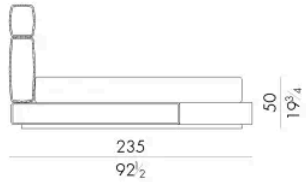

Dimensions

HUG.5153/TR

Bed

210 W x 238 D x 120 H cm

SPRING.153 (QUEEN SIZE)

cm 153x203 H4
60 1/2 x 80 H1 1/2
(not included in the price)

MATTRESS.153 (QUEEN SIZE)

cm 153x203 H25
60 1/2 x 80 H9 3/4
(not included in the price)

HUG.5160/TR

Bed

210 W x 235 D x 120 H cm

SPRING.160

cm 160x200 H4
63x78 3/4 H1 1/2
(not included in the price)

MATTRESS.160

cm 160x200 H25
63x78 3/4 H9 3/4
(not included in the price)

HUG. 5180/TR

Bed

230 W x 235 D x 120 H cm

HUG. 5193/TR

Bed

250 W x 238 D x 120 H cm

HUG. 5200/TR
Bed

250 W x 235 D x 120 H cm

SPRING.200
cm 200x200 H4
78 1/2x78 1/2 H1 1/2
(not included in the price)

MATTRESS.200
cm 200x200 H25
78 1/2x78 1/2 H9 3/4
(not included in the price)