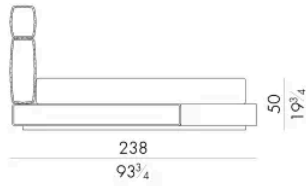

Dimensions

HUG.5153/TR

Bed

210 W x 238 D x 120 H cm

SPRING.153 (QUEEN SIZE)

cm 153x203 H4
60 1/2 x 80 H1 1/2
(not included in the price)

MATTRESS.153 (QUEEN SIZE)

cm 153x203 H25
60 1/2 x 80 H9 3/4
(not included in the price)

HUG.5160/TR

Bed

210 W x 235 D x 120 H cm

SPRING.160

cm 160x200 H4
63x78 3/4 H1 1/2
(not included in the price)

MATTRESS.160

cm 160x200 H25
63x78 3/4 H9 3/4
(not included in the price)

HUG. 5180/TR

Bed

230 W x 235 D x 120 H cm

HUG. 5193/TR

Bed

250 W x 238 D x 120 H cm

HUG. 5200/TR
Bed

250 W x 235 D x 120 H cm

SPRING.200
cm 200x200 H4
78 1/2x78 1/2 H1 1/2
(not included in the price)

MATTRESS.200
cm 200x200 H25
78 1/2x78 1/2 H9 3/4
(not included in the price)