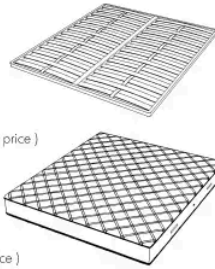

Dimensions

HUG. 5153/TR

Bed

210 W x 238 D x 120 H cm

SPRING.153 (QUEEN SIZE)

cm 153x203 H4
60 1/2 x 80 H1 1/2
(not included in the price)

MATTRESS.153 (QUEEN SIZE)

cm 153x203 H25
60 1/2 x 80 H9 3/4
(not included in the price)

HUG. 5160/TR

Bed

210 W x 235 D x 120 H cm

SPRING.160

cm 160x200 H4
63x78 3/4 H1 1/2
(not included in the price)

MATTRESS.160

cm 160x200 H25
63x78 3/4 H9 3/4
(not included in the price)

HUG. 5180/TR

Bed

230 W x 235 D x 120 H cm

SPRING.180
cm 180x200 H4
71x78 3/4 H1 1/2
(not included in the price)

MATTRESS.180
cm 180x200 H25
71x78 3/4 H9 3/4
(not included in the price)

**HUG. 5193/TR**

Bed

250 W x 238 D x 120 H cm

SPRING.193 (KING SIZE)
cm 193x203 H4
76x80 H1 1/2
(not included in the price)

MATTRESS.193 (KING SIZE)
cm 193x203 H25
76x80 H9 3/4
(not included in the price)

Bed

250 W x 235 D x 120 H cm

SPRING.200

cm 200x200 H4
78 1/2 x 78 1/2 H1 1/2
(not included in the price)