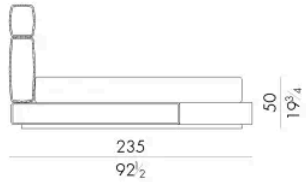

Dimensions

HUG. 5153/TR

Bed

210 W x 238 D x 120 H cm

SPRING.153 (QUEEN SIZE)

cm 153x203 H4
60 1/2 x 80 H1 1/2
(not included in the price)

MATTRESS.153 (QUEEN SIZE)

cm 153x203 H25
60 1/2 x 80 H9 3/4
(not included in the price)

HUG. 5160/TR

Bed

210 W x 235 D x 120 H cm

SPRING.160

cm 160x200 H4
63x78 3/4 H1 1/2
(not included in the price)

MATTRESS.160

cm 160x200 H25
63x78 3/4 H9 3/4
(not included in the price)

HUG. 5180/TR

SPRING.193 (KING SIZE)
cm 193x203 H4
76x80 H1 1/2
(not included in the price)

MATTRESS.193 (KING SIZE)
cm 193x203 H25
76x80 H9 3/4
(not included in the price)

Bed

250 W x 235 D x 120 H cm

SPRING.200

cm 200x200 H4
78 1/2 x 78 1/2 H1 1/2
(not included in the price)

MATTRESS.200

cm 200x200 H25
78 1/2 x 78 1/2 H9 3/4
(not included in the price)