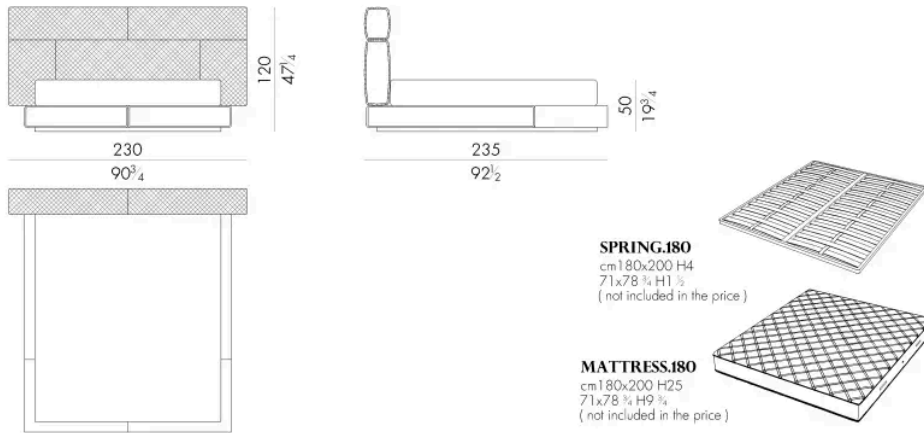

Dimensions

HUG.5153/TR

Bed

210 W x 238 D x 120 H cm

SPRING.153 (QUEEN SIZE)

cm 153x203 H4
60 1/2 x 80 H1 1/2
(not included in the price)

MATTRESS.153 (QUEEN SIZE)

cm 153x203 H25
60 1/2 x 80 H9 3/4
(not included in the price)

HUG.5160/TR

Bed

210 W x 235 D x 120 H cm

SPRING.160

cm 160x200 H4
63x78 3/4 H1 1/2
(not included in the price)

MATTRESS.160

cm 160x200 H25
63x78 3/4 H9 3/4
(not included in the price)

HUG. 5180/TR

Bed

230 W x 235 D x 120 H cm

HUG. 5193/TR

Bed

250 W x 238 D x 120 H cm

HUG. 5200/TR
Bed

250 W x 235 D x 120 H cm

SPRING.200
cm 200x200 H4
78 1/2x78 1/2 H1 1/2
(not included in the price)

MATTRESS.200
cm 200x200 H25
78 1/2x78 1/2 H9 3/4
(not included in the price)