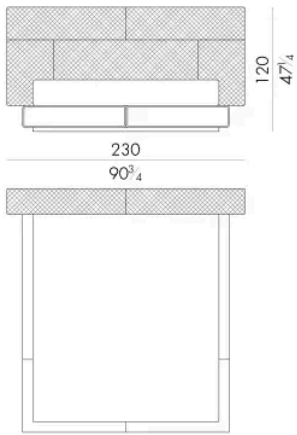

Dimensions

HUG. 5153/TR

Bed

210 W x 238 D x 120 H cm

SPRING.153 (QUEEN SIZE)

cm 153x203 H4
60 1/2 x 80 H1 1/2
(not included in the price)

MATTRESS.153 (QUEEN SIZE)

cm 153x203 H25
60 1/2 x 80 H9 3/4
(not included in the price)

HUG. 5160/TR

Bed

210 W x 235 D x 120 H cm

SPRING.160

cm 160x200 H4
63x78 3/4 H1 1/2
(not included in the price)

MATTRESS.160

cm 160x200 H25
63x78 3/4 H9 3/4
(not included in the price)

HUG. 5180/TR

Bed

230 W x 235 D x 120 H cm

SPRING.180
cm 180x200 H4
71x78 3/4 H1 1/2
(not included in the price)

MATTRESS.180
cm 180x200 H25
71x78 3/4 H9 3/4
(not included in the price)

HUG. 5193/TR

Bed

250 W x 238 D x 120 H cm

SPRING.193 (KING SIZE)
cm 193x203 H4
76x80 H1 1/2
(not included in the price)

MATTRESS.193 (KING SIZE)
cm 193x203 H25
76x80 H9 3/4
(not included in the price)

Bed

250 W x 235 D x 120 H cm

SPRING.200

cm 200x200 H4
78 1/2 x 78 1/2 H1 1/2
(not included in the price)