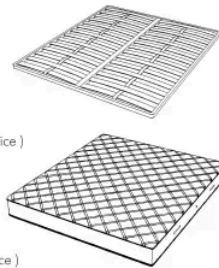

Dimensions

HUG.5153/TR

Bed

210 W x 238 D x 120 H cm

SPRING.153 (QUEEN SIZE)

cm 153x203 H4
60 1/2 x 80 H1 1/2
(not included in the price)

MATTRESS.153 (QUEEN SIZE)

cm 153x203 H25
60 1/2 x 80 H9 3/4
(not included in the price)

HUG.5160/TR

Bed

210 W x 235 D x 120 H cm

SPRING.160

cm 160x200 H4
63x78 3/4 H1 1/2
(not included in the price)

MATTRESS.160

cm 160x200 H25
63x78 3/4 H9 3/4
(not included in the price)

HUG. 5180/TR

Bed

230 W x 235 D x 120 H cm

HUG. 5193/TR

Bed

250 W x 238 D x 120 H cm

HUG. 5200/TR
Bed

250 W x 235 D x 120 H cm

SPRING.200
cm 200x200 H4
78 1/2x78 1/2 H1 1/2
(not included in the price)

MATTRESS.200
cm 200x200 H25
78 1/2x78 1/2 H9 3/4
(not included in the price)