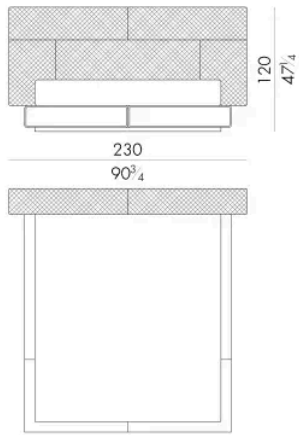

Dimensions

HUG. 5153/TR

Bed

210 W x 238 D x 120 H cm

SPRING.153 (QUEEN SIZE)

cm 153x203 H4
60 1/2 x 80 H1 1/2
(not included in the price)

MATTRESS.153 (QUEEN SIZE)

cm 153x203 H25
60 1/2 x 80 H9 3/4
(not included in the price)

HUG. 5160/TR

Bed

210 W x 235 D x 120 H cm

SPRING.160

cm 160x200 H4
63x78 3/4 H1 1/2
(not included in the price)

MATTRESS.160

cm 160x200 H25
63x78 3/4 H9 3/4
(not included in the price)

HUG. 5180/TR

Bed

230 W x 235 D x 120 H cm

SPRING.180
cm 180x200 H4
71x78 3/4 H1 1/2
(not included in the price)

MATTRESS.180
cm 180x200 H25
71x78 3/4 H9 3/4
(not included in the price)

**HUG. 5193/TR**

Bed

250 W x 238 D x 120 H cm

SPRING.193 (KING SIZE)
cm 193x203 H4
76x80 H1 1/2
(not included in the price)

MATTRESS.193 (KING SIZE)
cm 193x203 H25
76x80 H9 3/4
(not included in the price)

Bed

250 W x 235 D x 120 H cm

SPRING.200

cm 200x200 H4
78 1/2 x 78 1/2 H1 1/2
(not included in the price)