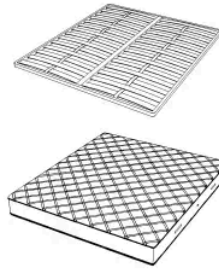

Bed Hug is characterized by a headboard decorated with soft three-dimensional quiltings with rhomboid pattern that underline great sartorial skills. It is available both in leather and fabric upholstery.

Dimensions

HUG. 5153/TR

Bed

210 W x 238 D x 120 H cm

SPRING.153 (QUEEN SIZE)

cm 153x203 H4
60 1/2 x 80 H1 1/2
(not included in the price)

MATTRESS.153 (QUEEN SIZE)

cm 153x203 H25
60 1/2 x 80 H9 3/4
(not included in the price)

HUG. 5160/TR

Bed

210 W x 235 D x 120 H cm

SPRING.160

cm 160x200 H4
63x78 3/4 H1 1/2
(not included in the price)

MATTRESS.160

cm 160x200 H25
63x78 3/4 H9 3/4
(not included in the price)

HUG. 5180/TR