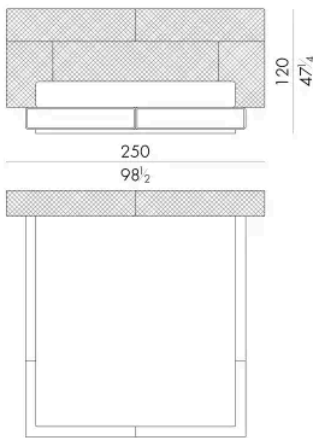

HUG. 5160/TR

Bed

210 W x 235 D x 120 H cm

SPRING.160

cm 160x200 H4
63x78 3/4 H1 1/2
(not included in the price)

MATTRESS.160

cm 160x200 H25
63x78 3/4 H9 3/4
(not included in the price)

HUG. 5180/TR

Bed

230 W x 235 D x 120 H cm

SPRING.180
cm 180x200 H4
71x78 3/4 H1 1/2
(not included in the price)

MATTRESS.180
cm 180x200 H25
71x78 3/4 H9 3/4
(not included in the price)

HUG. 5193/TR

Bed

250 W x 238 D x 120 H cm

SPRING.193 (KING SIZE)
cm 193x203 H4
76x80 H1 1/2
(not included in the price)

MATTRESS.193 (KING SIZE)
cm 193x203 H25
76x80 H9 3/4
(not included in the price)

Bed

250 W x 235 D x 120 H cm

SPRING.200

cm 200x200 H4
78 1/2 x 78 1/2 H1 1/2
(not included in the price)

MATTRESS.200

cm 200x200 H25
78 1/2 x 78 1/2 H9 3/4
(not included in the price)