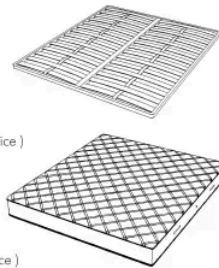

Dimensions

HUG. 5153/TR

Bed

210 W x 238 D x 120 H cm

SPRING.153 (QUEEN SIZE)

cm 153x203 H4
60 1/2 x 80 H1 1/2
(not included in the price)

MATTRESS.153 (QUEEN SIZE)

cm 153x203 H25
60 1/2 x 80 H9 3/4
(not included in the price)

HUG. 5160/TR

Bed

210 W x 235 D x 120 H cm

SPRING.160

cm 160x200 H4
63x78 3/4 H1 1/2
(not included in the price)

MATTRESS.160

cm 160x200 H25
63x78 3/4 H9 3/4
(not included in the price)

HUG. 5180/TR

Bed

230 W x 235 D x 120 H cm

SPRING.180
cm 180x200 H4
71x78 3/4 H1 1/2
(not included in the price)

MATTRESS.180
cm 180x200 H25
71x78 3/4 H9 3/4
(not included in the price)

HUG. 5193/TR

Bed

250 W x 238 D x 120 H cm

SPRING.193 (KING SIZE)
cm 193x203 H4
76x80 H1 1/2
(not included in the price)

MATTRESS.193 (KING SIZE)
cm 193x203 H25
76x80 H9 3/4
(not included in the price)

Bed

250 W x 235 D x 120 H cm

SPRING.200

cm 200x200 H4
78 1/2 x 78 1/2 H1 1/2
(not included in the price)