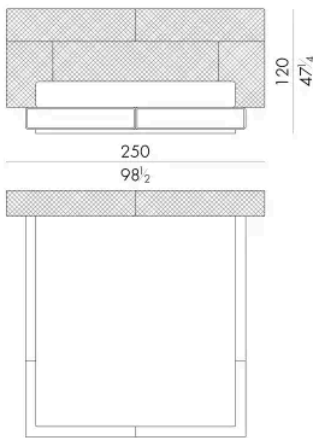

HUG. 5160/TR

Bed

210 W x 235 D x 120 H cm

SPRING.160

cm 160x200 H4
63x78 3/4 H1 1/2
(not included in the price)

MATTRESS.160

cm 160x200 H25
63x78 3/4 H9 3/4
(not included in the price)

HUG. 5180/TR

Bed

230 W x 235 D x 120 H cm

SPRING.180
cm 180x200 H4
71x78 3/4 H1 1/2
(not included in the price)

MATTRESS.180
cm 180x200 H25
71x78 3/4 H9 3/4
(not included in the price)

**HUG. 5193/TR**

Bed

250 W x 238 D x 120 H cm

SPRING.193 (KING SIZE)
cm 193x203 H4
76x80 H1 1/2
(not included in the price)

MATTRESS.193 (KING SIZE)
cm 193x203 H25
76x80 H9 3/4
(not included in the price)

Bed

250 W x 235 D x 120 H cm

SPRING.200

cm 200x200 H4
78 1/2 x 78 1/2 H1 1/2
(not included in the price)

MATTRESS.200

cm 200x200 H25
78 1/2 x 78 1/2 H9 3/4
(not included in the price)