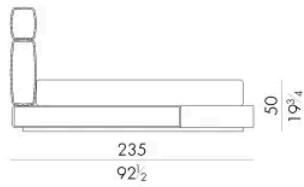

Dimensions

HUG. 5153/TR

Bed

210 W x 238 D x 120 H cm

SPRING.153 (QUEEN SIZE)

cm 153x203 H4
60 1/2 x 80 H1 1/2
(not included in the price)

MATTRESS.153 (QUEEN SIZE)

cm 153x203 H25
60 1/2 x 80 H9 3/4
(not included in the price)

HUG. 5160/TR

Bed

210 W x 235 D x 120 H cm

SPRING.160

cm 160x200 H4
63x78 3/4 H1 1/2
(not included in the price)

MATTRESS.160

cm 160x200 H25
63x78 3/4 H9 3/4
(not included in the price)

HUG. 5180/TR

Bed

230 W x 235 D x 120 H cm

SPRING.180
cm 180x200 H4
71x78 3/4 H1 1/2
(not included in the price)

MATTRESS.180
cm 180x200 H25
71x78 3/4 H9 3/4
(not included in the price)

**HUG. 5193/TR**

Bed

250 W x 238 D x 120 H cm

SPRING.193 (KING SIZE)
cm 193x203 H4
76x80 H1 1/2
(not included in the price)

MATTRESS.193 (KING SIZE)
cm 193x203 H25
76x80 H9 3/4
(not included in the price)

Bed

250 W x 235 D x 120 H cm

SPRING.200

cm 200x200 H4
78 1/2 x 78 1/2 H1 1/2
(not included in the price)