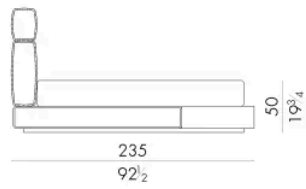

Dimensions

HUG. 5153/TR

Bed

210 W x 238 D x 120 H cm

SPRING.153 (QUEEN SIZE)

cm 153x203 H4
60 1/2 x 80 H1 1/2
(not included in the price)

MATTRESS.153 (QUEEN SIZE)

cm 153x203 H25
60 1/2 x 80 H9 3/4
(not included in the price)

Bed

230 W x 235 D x 120 H cm

SPRING.180
cm 180x200 H4
71x78 3/4 H1 1/2
(not included in the price)

MATTRESS.180
cm 180x200 H25
71x78 3/4 H9 3/4
(not included in the price)

HUG. 5193/TR

Bed

250 W x 238 D x 120 H cm

SPRING.193 (KING SIZE)
cm 193x203 H4
76x80 H1 1/2
(not included in the price)

MATTRESS.193 (KING SIZE)
cm 193x203 H25
76x80 H9 3/4
(not included in the price)

Bed

250 W x 235 D x 120 H cm

SPRING.200

cm 200x200 H4
78 1/2 x 78 1/2 H1 1/2
(not included in the price)

MATTRESS.200

cm 200x200 H25
78 1/2 x 78 1/2 H9 3/4
(not included in the price)