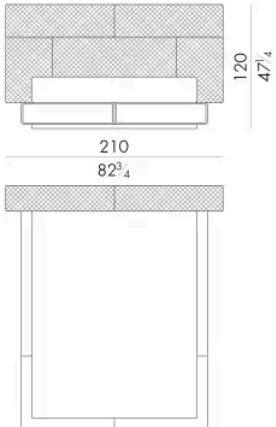

Dimensions

HUG.5153/TR

Bed

210 W x 238 D x 120 H cm

SPRING.153 (QUEEN SIZE)

cm 153x203 H4
60 1/2 x 80 H1 1/2
(not included in the price)

MATTRESS.153 (QUEEN SIZE)

cm 153x203 H25
60 1/2 x 80 H9 3/4
(not included in the price)

HUG.5160/TR

Bed

210 W x 235 D x 120 H cm

SPRING.160

cm 160x200 H4
63x78 3/4 H1 1/2
(not included in the price)

MATTRESS.160

cm 160x200 H25
63x78 3/4 H9 3/4
(not included in the price)

HUG. 5180/TR

Bed

230 W x 235 D x 120 H cm

HUG. 5193/TR

Bed

250 W x 238 D x 120 H cm

HUG. 5200/TR
Bed

250 W x 235 D x 120 H cm

SPRING.200
cm 200x200 H4
78 1/2x78 1/2 H1 1/2
(not included in the price)

MATTRESS.200
cm 200x200 H25
78 1/2x78 1/2 H9 3/4
(not included in the price)