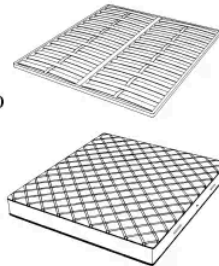

HUG. 5160/TR

Bed

210 W x 235 D x 120 H cm

SPRING.160

cm 160x200 H4
63x78 3/4 H1 1/2
(not included in the price)

MATTRESS.160

cm 160x200 H25
63x78 3/4 H9 3/4
(not included in the price)

HUG. 5180/TR

Bed

230 W x 235 D x 120 H cm

SPRING.180
cm 180x200 H4
71x78 3/4 H1 1/2
(not included in the price)

MATTRESS.180
cm 180x200 H25
71x78 3/4 H9 3/4
(not included in the price)

**HUG. 5193/TR**

Bed

250 W x 238 D x 120 H cm

SPRING.193 (KING SIZE)
cm 193x203 H4
76x80 H1 1/2
(not included in the price)

MATTRESS.193 (KING SIZE)
cm 193x203 H25
76x80 H9 3/4
(not included in the price)

Bed

250 W x 235 D x 120 H cm

SPRING.200

cm 200x200 H4
78 1/2 x 78 1/2 H1 1/2
(not included in the price)

MATTRESS.200

cm 200x200 H25
78 1/2 x 78 1/2 H9 3/4
(not included in the price)