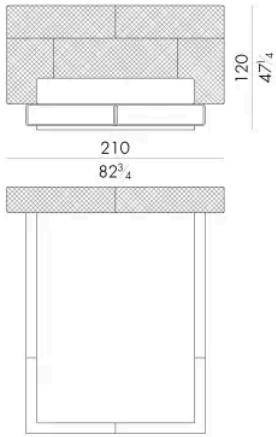

Dimensions

HUG. 5153/TR

Bed

210 W x 238 D x 120 H cm

SPRING.153 (QUEEN SIZE)

cm 153x203 H4
60 1/2 x 80 H1 1/2
(not included in the price)

MATTRESS.153 (QUEEN SIZE)

cm 153x203 H25
60 1/2 x 80 H9 3/4
(not included in the price)

HUG. 5160/TR

Bed

210 W x 235 D x 120 H cm

SPRING.160

cm 160x200 H4
63x78 3/4 H1 1/2
(not included in the price)

MATTRESS.160

cm 160x200 H25
63x78 3/4 H9 3/4
(not included in the price)

HUG. 5180/TR

Bed

230 W x 235 D x 120 H cm

SPRING.180
cm 180x200 H4
71x78 3/4 H1 1/2
(not included in the price)

MATTRESS.180
cm 180x200 H25
71x78 3/4 H9 3/4
(not included in the price)

HUG. 5193/TR

Bed

250 W x 238 D x 120 H cm

SPRING.193 (KING SIZE)
cm 193x203 H4
76x80 H1 1/2
(not included in the price)

MATTRESS.193 (KING SIZE)
cm 193x203 H25
76x80 H9 3/4
(not included in the price)

Bed

250 W x 235 D x 120 H cm

SPRING.200

cm 200x200 H4
78 1/2 x 78 1/2 H1 1/2
(not included in the price)