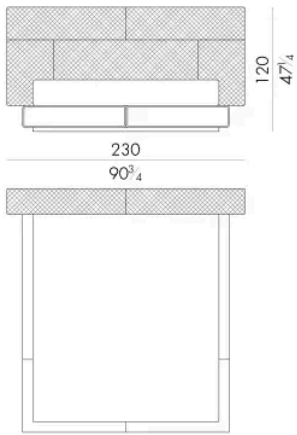

Dimensions

HUG. 5153/TR

Bed

210 W x 238 D x 120 H cm

SPRING.153 (QUEEN SIZE)

cm 153x203 H4
60 1/2 x 80 H1 1/2
(not included in the price)

MATTRESS.153 (QUEEN SIZE)

cm 153x203 H25
60 1/2 x 80 H9 3/4
(not included in the price)

HUG. 5160/TR

Bed

210 W x 235 D x 120 H cm

SPRING.160

cm 160x200 H4
63x78 3/4 H1 1/2
(not included in the price)

MATTRESS.160

cm 160x200 H25
63x78 3/4 H9 3/4
(not included in the price)

HUG. 5180/TR

Bed

230 W x 235 D x 120 H cm

SPRING.180
cm 180x200 H4
71x78 3/4 H1 1/2
(not included in the price)

MATTRESS.180
cm 180x200 H25
71x78 3/4 H9 3/4
(not included in the price)

**HUG. 5193/TR**

Bed

250 W x 238 D x 120 H cm

SPRING.193 (KING SIZE)
cm 193x203 H4
76x80 H1 1/2
(not included in the price)

MATTRESS.193 (KING SIZE)
cm 193x203 H25
76x80 H9 3/4
(not included in the price)

Bed

250 W x 235 D x 120 H cm

SPRING.200

cm 200x200 H4
78 1/2 x 78 1/2 H1 1/2
(not included in the price)