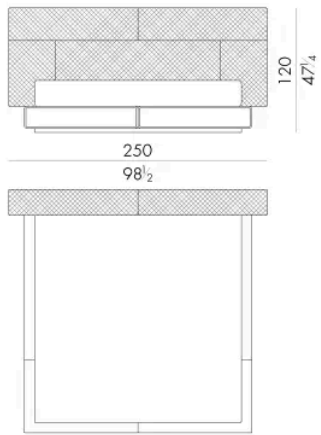

HUG. 5160/TR

Bed

210 W x 235 D x 120 H cm

SPRING.160

cm 160x200 H4
63x78 3/4 H1 1/2
(not included in the price)

MATTRESS.160

cm 160x200 H25
63x78 3/4 H9 3/4
(not included in the price)

HUG. 5180/TR

Bed

230 W x 235 D x 120 H cm

SPRING.180
cm 180x200 H4
71x78 3/4 H1 1/2
(not included in the price)

MATTRESS.180
cm 180x200 H25
71x78 3/4 H9 3/4
(not included in the price)

HUG. 5193/TR

Bed

250 W x 238 D x 120 H cm

SPRING.193 (KING SIZE)
cm 193x203 H4
76x80 H1 1/2
(not included in the price)

MATTRESS.193 (KING SIZE)
cm 193x203 H25
76x80 H9 3/4
(not included in the price)

Bed

250 W x 235 D x 120 H cm

SPRING.200

cm 200x200 H4
78 1/2 x 78 1/2 H1 1/2
(not included in the price)

MATTRESS.200

cm 200x200 H25
78 1/2 x 78 1/2 H9 3/4
(not included in the price)