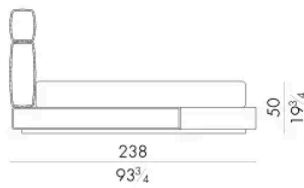

Dimensions

HUG. 5153/TR

Bed

210 W x 238 D x 120 H cm

SPRING.153 (QUEEN SIZE)

cm 153x203 H4
60 1/2 x 80 H1 1/2
(not included in the price)

MATTRESS.153 (QUEEN SIZE)

cm 153x203 H25
60 1/2 x 80 H9 3/4
(not included in the price)

Bed

230 W x 235 D x 120 H cm

SPRING.180
cm 180x200 H4
71x78 3/4 H1 1/2
(not included in the price)

MATTRESS.180
cm 180x200 H25
71x78 3/4 H9 3/4
(not included in the price)

HUG. 5193/TR

Bed

250 W x 238 D x 120 H cm

SPRING.193 (KING SIZE)
cm 193x203 H4
76x80 H1 1/2
(not included in the price)

MATTRESS.193 (KING SIZE)
cm 193x203 H25
76x80 H9 3/4
(not included in the price)

Bed

250 W x 235 D x 120 H cm

SPRING.200

cm 200x200 H4
78 1/2 x 78 1/2 H1 1/2
(not included in the price)

MATTRESS.200

cm 200x200 H25
78 1/2 x 78 1/2 H9 3/4
(not included in the price)