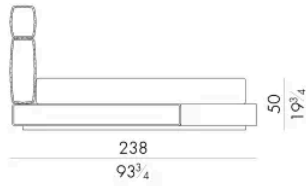

Dimensions

HUG. 5153/TR

Bed

210 W x 238 D x 120 H cm

SPRING.153 (QUEEN SIZE)

cm 153x203 H4
60 1/2 x 80 H1 1/2
(not included in the price)

MATTRESS.153 (QUEEN SIZE)

cm 153x203 H25
60 1/2 x 80 H9 3/4
(not included in the price)

HUG. 5160/TR

Bed

210 W x 235 D x 120 H cm

SPRING.160

cm 160x200 H4
63x78 3/4 H1 1/2
(not included in the price)

MATTRESS.160

cm 160x200 H25
63x78 3/4 H9 3/4
(not included in the price)

HUG. 5180/TR

SPRING.193 (KING SIZE)
cm 193x203 H4
76x80 H1 1/2
(not included in the price)

MATTRESS.193 (KING SIZE)
cm 193x203 H25
76x80 H9 3/4
(not included in the price)

Bed

250 W x 235 D x 120 H cm

SPRING.200

cm 200x200 H4
78 1/2 x 78 1/2 H1 1/2
(not included in the price)

MATTRESS.200

cm 200x200 H25
78 1/2 x 78 1/2 H9 3/4
(not included in the price)