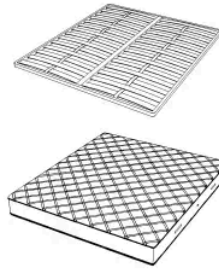

Bed Hug is characterized by a headboard decorated with soft three-dimensional quiltings with rhomboid pattern that underline great sartorial skills. It is available both in leather and fabric upholstery.

Dimensions

HUG.5153/TR

Bed

210 W x 238 D x 120 H cm

SPRING.153 (QUEEN SIZE)

cm 153x203 H4
60 1/2 x 80 H1 1/2
(not included in the price)

MATTRESS.153 (QUEEN SIZE)

cm 153x203 H25
60 1/2 x 80 H9 3/4
(not included in the price)

HUG.5160/TR

Bed

210 W x 235 D x 120 H cm

SPRING.160

cm 160x200 H4
63x78 3/4 H1 1/2
(not included in the price)

MATTRESS.160

cm 160x200 H25
63x78 3/4 H9 3/4
(not included in the price)

HUG. 5180/TR