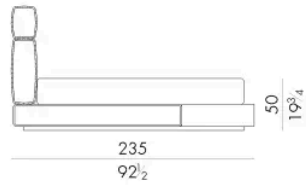

Dimensions

HUG. 5153/TR

Bed

210 W x 238 D x 120 H cm

SPRING.153 (QUEEN SIZE)

cm 153x203 H4
60 1/2 x 80 H1 1/2
(not included in the price)

MATTRESS.153 (QUEEN SIZE)

cm 153x203 H25
60 1/2 x 80 H9 3/4
(not included in the price)

Bed

230 W x 235 D x 120 H cm

SPRING.180
cm 180x200 H4
71x78 3/4 H1 1/2
(not included in the price)

MATTRESS.180
cm 180x200 H25
71x78 3/4 H9 3/4
(not included in the price)

**HUG. 5193/TR**

Bed

250 W x 238 D x 120 H cm

SPRING.193 (KING SIZE)
cm 193x203 H4
76x80 H1 1/2
(not included in the price)

MATTRESS.193 (KING SIZE)
cm 193x203 H25
76x80 H9 3/4
(not included in the price)

Bed

250 W x 235 D x 120 H cm

SPRING.200

cm 200x200 H4
78 1/2 x 78 1/2 H1 1/2
(not included in the price)

MATTRESS.200

cm 200x200 H25
78 1/2 x 78 1/2 H9 3/4
(not included in the price)