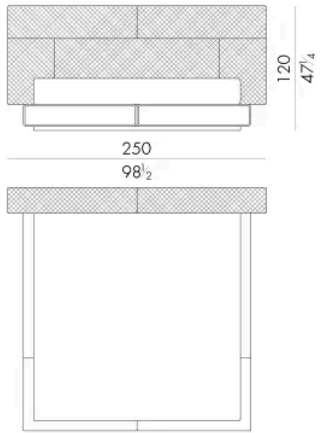

Dimensions

HUG.5153/TR

Bed

210 W x 238 D x 120 H cm

SPRING.153 (QUEEN SIZE)

cm 153x203 H4
60 1/2 x 80 H1 1/2
(not included in the price)

MATTRESS.153 (QUEEN SIZE)

cm 153x203 H25
60 1/2 x 80 H9 3/4
(not included in the price)

HUG.5160/TR

Bed

210 W x 235 D x 120 H cm

SPRING.160

cm 160x200 H4
63x78 3/4 H1 1/2
(not included in the price)

MATTRESS.160

cm 160x200 H25
63x78 3/4 H9 3/4
(not included in the price)

HUG. 5180/TR

Bed

230 W x 235 D x 120 H cm

HUG. 5193/TR

Bed

250 W x 238 D x 120 H cm

HUG. 5200/TR
Bed

250 W x 235 D x 120 H cm

SPRING.200
cm 200x200 H4
78 1/2x78 1/2 H1 1/2
(not included in the price)

MATTRESS.200
cm 200x200 H25
78 1/2x78 1/2 H9 3/4
(not included in the price)