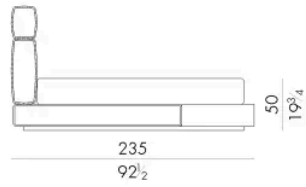

Dimensions

HUG.5153/TR

Bed

210 W x 238 D x 120 H cm

SPRING.153 (QUEEN SIZE)

cm 153x203 H4
60 1/2 x 80 H1 1/2
(not included in the price)

MATTRESS.153 (QUEEN SIZE)

cm 153x203 H25
60 1/2 x 80 H9 3/4
(not included in the price)

HUG.5160/TR

Bed

210 W x 235 D x 120 H cm

SPRING.160

cm 160x200 H4
63x78 3/4 H1 1/2
(not included in the price)

MATTRESS.160

cm 160x200 H25
63x78 3/4 H9 3/4
(not included in the price)

HUG. 5180/TR

Bed

230 W x 235 D x 120 H cm

HUG. 5193/TR

Bed

250 W x 238 D x 120 H cm

HUG. 5200/TR
Bed

250 W x 235 D x 120 H cm

SPRING.200
cm 200x200 H4
78 1/2x78 1/2 H1 1/2
(not included in the price)

MATTRESS.200
cm 200x200 H25
78 1/2x78 1/2 H9 3/4
(not included in the price)