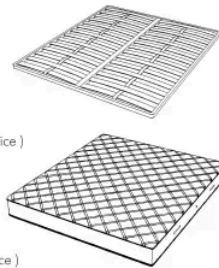

Dimensions

HUG. 5153/TR

Bed

210 W x 238 D x 120 H cm

SPRING.153 (QUEEN SIZE)

cm 153x203 H4
60 1/2 x 80 H1 1/2
(not included in the price)

MATTRESS.153 (QUEEN SIZE)

cm 153x203 H25
60 1/2 x 80 H9 3/4
(not included in the price)

HUG. 5160/TR

Bed

210 W x 235 D x 120 H cm

SPRING.160

cm 160x200 H4
63x78 3/4 H1 1/2
(not included in the price)

MATTRESS.160

cm 160x200 H25
63x78 3/4 H9 3/4
(not included in the price)

HUG. 5180/TR

Bed

230 W x 235 D x 120 H cm

SPRING.180
cm 180x200 H4
71x78 3/4 H1 1/2
(not included in the price)

MATTRESS.180
cm 180x200 H25
71x78 3/4 H9 3/4
(not included in the price)

**HUG. 5193/TR**

Bed

250 W x 238 D x 120 H cm

SPRING.193 (KING SIZE)
cm 193x203 H4
76x80 H1 1/2
(not included in the price)

MATTRESS.193 (KING SIZE)
cm 193x203 H25
76x80 H9 3/4
(not included in the price)

Bed

250 W x 235 D x 120 H cm

SPRING.200

cm 200x200 H4
78 1/2 x 78 1/2 H1 1/2
(not included in the price)