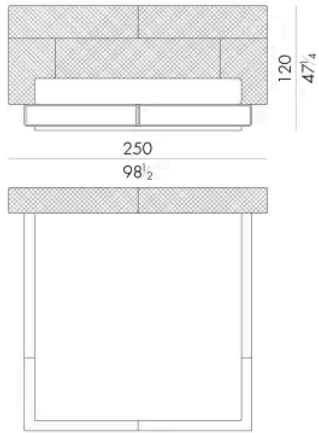

HUG. 5160/TR

Bed

210 W x 235 D x 120 H cm

SPRING.160

cm 160x200 H4
63x78 3/4 H1 1/2
(not included in the price)

MATTRESS.160

cm 160x200 H25
63x78 3/4 H9 3/4
(not included in the price)

HUG. 5180/TR

Bed

230 W x 235 D x 120 H cm

SPRING.180
cm 180x200 H4
71x78 3/4 H1 1/2
(not included in the price)

MATTRESS.180
cm 180x200 H25
71x78 3/4 H9 3/4
(not included in the price)

**HUG. 5193/TR**

Bed

250 W x 238 D x 120 H cm

SPRING.193 (KING SIZE)
cm 193x203 H4
76x80 H1 1/2
(not included in the price)

MATTRESS.193 (KING SIZE)
cm 193x203 H25
76x80 H9 3/4
(not included in the price)

Bed

250 W x 235 D x 120 H cm

SPRING.200

cm 200x200 H4
78 1/2 x 78 1/2 H1 1/2
(not included in the price)

MATTRESS.200

cm 200x200 H25
78 1/2 x 78 1/2 H9 3/4
(not included in the price)