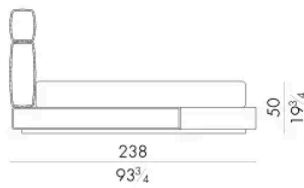

Dimensions

HUG. 5153/TR

Bed

210 W x 238 D x 120 H cm

SPRING.153 (QUEEN SIZE)

cm 153x203 H4
60 1/2 x 80 H1 1/2
(not included in the price)

MATTRESS.153 (QUEEN SIZE)

cm 153x203 H25
60 1/2 x 80 H9 3/4
(not included in the price)

Bed

230 W x 235 D x 120 H cm

SPRING.180
cm 180x200 H4
71x78 3/4 H1 1/2
(not included in the price)

MATTRESS.180
cm 180x200 H25
71x78 3/4 H9 3/4
(not included in the price)

**HUG. 5193/TR**

Bed

250 W x 238 D x 120 H cm

SPRING.193 (KING SIZE)
cm 193x203 H4
76x80 H1 1/2
(not included in the price)

MATTRESS.193 (KING SIZE)
cm 193x203 H25
76x80 H9 3/4
(not included in the price)

Bed

250 W x 235 D x 120 H cm

SPRING.200

cm 200x200 H4
78 1/2 x 78 1/2 H1 1/2
(not included in the price)

MATTRESS.200

cm 200x200 H25
78 1/2 x 78 1/2 H9 3/4
(not included in the price)