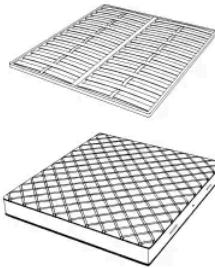

HUG. 5160/TR

Bed

210 W x 235 D x 120 H cm

SPRING.160

cm 160x200 H4
63x78 3/4 H1 1/2
(not included in the price)

MATTRESS.160

cm 160x200 H25
63x78 3/4 H9 3/4
(not included in the price)

HUG. 5180/TR

Bed

230 W x 235 D x 120 H cm

SPRING.180
cm 180x200 H4
71x78 3/4 H1 1/2
(not included in the price)

MATTRESS.180
cm 180x200 H25
71x78 3/4 H9 3/4
(not included in the price)

**HUG. 5193/TR**

Bed

250 W x 238 D x 120 H cm

SPRING.193 (KING SIZE)
cm 193x203 H4
76x80 H1 1/2
(not included in the price)

MATTRESS.193 (KING SIZE)
cm 193x203 H25
76x80 H9 3/4
(not included in the price)

Bed

250 W x 235 D x 120 H cm

SPRING.200

cm 200x200 H4
78 1/2 x 78 1/2 H1 1/2
(not included in the price)

MATTRESS.200

cm 200x200 H25
78 1/2 x 78 1/2 H9 3/4
(not included in the price)