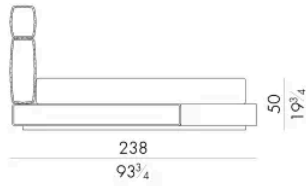

Dimensions

HUG. 5153/TR

Bed

210 W x 238 D x 120 H cm

SPRING.153 (QUEEN SIZE)

cm 153x203 H4
60 1/2 x 80 H1 1/2
(not included in the price)

MATTRESS.153 (QUEEN SIZE)

cm 153x203 H25
60 1/2 x 80 H9 3/4
(not included in the price)

Bed

230 W x 235 D x 120 H cm

SPRING.180
cm 180x200 H4
71x78 3/4 H1 1/2
(not included in the price)

MATTRESS.180
cm 180x200 H25
71x78 3/4 H9 3/4
(not included in the price)

**HUG. 5193/TR**

Bed

250 W x 238 D x 120 H cm

SPRING.193 (KING SIZE)
cm 193x203 H4
76x80 H1 1/2
(not included in the price)

MATTRESS.193 (KING SIZE)
cm 193x203 H25
76x80 H9 3/4
(not included in the price)

Bed

250 W x 235 D x 120 H cm

SPRING.200

cm 200x200 H4
78 1/2 x 78 1/2 H1 1/2
(not included in the price)

MATTRESS.200

cm 200x200 H25
78 1/2 x 78 1/2 H9 3/4
(not included in the price)