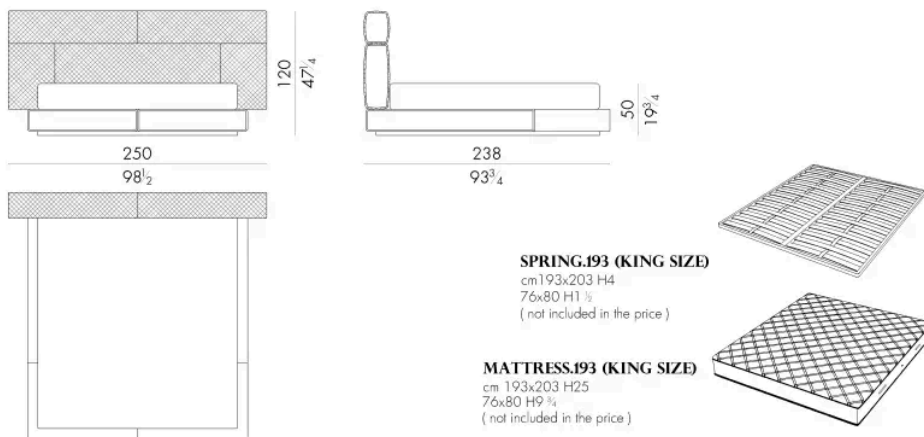

Bed

230 W x 235 D x 120 H cm

HUG. 5193/TR

Bed

250 W x 238 D x 120 H cm

HUG. 5200/TR
Bed

250 W x 235 D x 120 H cm

SPRING.200
cm 200x200 H4
78 1/2x78 1/2 H1 1/2
(not included in the price)

MATTRESS.200
cm 200x200 H25
78 1/2x78 1/2 H9 3/4
(not included in the price)