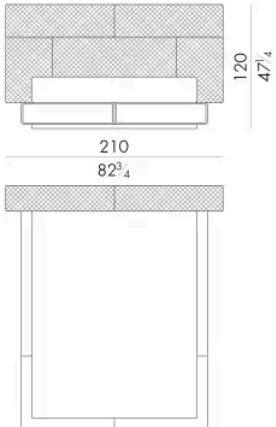

Dimensions

HUG. 5153/TR

Bed

210 W x 238 D x 120 H cm

SPRING.153 (QUEEN SIZE)

cm 153x203 H4
60 1/2 x 80 H1 1/2
(not included in the price)

MATTRESS.153 (QUEEN SIZE)

cm 153x203 H25
60 1/2 x 80 H9 3/4
(not included in the price)

HUG. 5160/TR

Bed

210 W x 235 D x 120 H cm

SPRING.160

cm 160x200 H4
63x78 3/4 H1 1/2
(not included in the price)

MATTRESS.160

cm 160x200 H25
63x78 3/4 H9 3/4
(not included in the price)

HUG. 5180/TR

Bed

230 W x 235 D x 120 H cm

SPRING.180
cm 180x200 H4
71x78 3/4 H1 1/2
(not included in the price)

MATTRESS.180
cm 180x200 H25
71x78 3/4 H9 3/4
(not included in the price)

**HUG. 5193/TR**

Bed

250 W x 238 D x 120 H cm

SPRING.193 (KING SIZE)
cm 193x203 H4
76x80 H1 1/2
(not included in the price)

MATTRESS.193 (KING SIZE)
cm 193x203 H25
76x80 H9 3/4
(not included in the price)

Bed

250 W x 235 D x 120 H cm

SPRING.200

cm 200x200 H4
78 1/2 x 78 1/2 H1 1/2
(not included in the price)