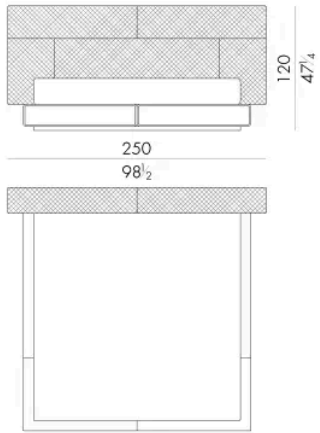

HUG. 5160/TR

Bed

210 W x 235 D x 120 H cm

SPRING.160

cm 160x200 H4
63x78 3/4 H1 1/2
(not included in the price)

MATTRESS.160

cm 160x200 H25
63x78 3/4 H9 3/4
(not included in the price)

HUG. 5180/TR

Bed

230 W x 235 D x 120 H cm

SPRING.180
cm 180x200 H4
71x78 3/4 H1 1/2
(not included in the price)

MATTRESS.180
cm 180x200 H25
71x78 3/4 H9 3/4
(not included in the price)

**HUG. 5193/TR**

Bed

250 W x 238 D x 120 H cm

SPRING.193 (KING SIZE)
cm 193x203 H4
76x80 H1 1/2
(not included in the price)

MATTRESS.193 (KING SIZE)
cm 193x203 H25
76x80 H9 3/4
(not included in the price)

Bed

250 W x 235 D x 120 H cm

SPRING.200

cm 200x200 H4
78 1/2 x 78 1/2 H1 1/2
(not included in the price)

MATTRESS.200

cm 200x200 H25
78 1/2 x 78 1/2 H9 3/4
(not included in the price)