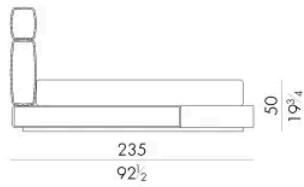

Dimensions

HUG. 5153/TR

Bed

210 W x 238 D x 120 H cm

SPRING.153 (QUEEN SIZE)

cm 153x203 H4
60 1/2 x 80 H1 1/2
(not included in the price)

MATTRESS.153 (QUEEN SIZE)

cm 153x203 H25
60 1/2 x 80 H9 3/4
(not included in the price)

HUG. 5160/TR

Bed

210 W x 235 D x 120 H cm

SPRING.160

cm 160x200 H4
63x78 3/4 H1 1/2
(not included in the price)

MATTRESS.160

cm 160x200 H25
63x78 3/4 H9 3/4
(not included in the price)

HUG. 5180/TR

Bed

230 W x 235 D x 120 H cm

SPRING.180
cm 180x200 H4
71x78 3/4 H1 1/2
(not included in the price)

MATTRESS.180
cm 180x200 H25
71x78 3/4 H9 3/4
(not included in the price)

HUG. 5193/TR

Bed

250 W x 238 D x 120 H cm

SPRING.193 (KING SIZE)
cm 193x203 H4
76x80 H1 1/2
(not included in the price)

MATTRESS.193 (KING SIZE)
cm 193x203 H25
76x80 H9 3/4
(not included in the price)

Bed

250 W x 235 D x 120 H cm

SPRING.200

cm 200x200 H4
78 1/2 x 78 1/2 H1 1/2
(not included in the price)