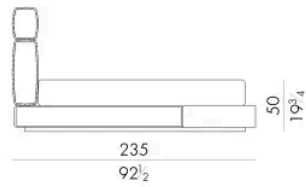

Dimensions

HUG. 5153/TR

Bed

210 W x 238 D x 120 H cm

SPRING.153 (QUEEN SIZE)

cm 153x203 H4
60 1/2 x 80 H1 1/2
(not included in the price)

MATTRESS.153 (QUEEN SIZE)

cm 153x203 H25
60 1/2 x 80 H9 3/4
(not included in the price)

HUG. 5160/TR

Bed

210 W x 235 D x 120 H cm

SPRING.160

cm 160x200 H4
63x78 3/4 H1 1/2
(not included in the price)

MATTRESS.160

cm 160x200 H25
63x78 3/4 H9 3/4
(not included in the price)

HUG. 5180/TR

Bed

230 W x 235 D x 120 H cm

SPRING.180
cm 180x200 H4
71x78 3/4 H1 1/2
(not included in the price)

MATTRESS.180
cm 180x200 H25
71x78 3/4 H9 3/4
(not included in the price)

**HUG. 5193/TR**

Bed

250 W x 238 D x 120 H cm

SPRING.193 (KING SIZE)
cm 193x203 H4
76x80 H1 1/2
(not included in the price)

MATTRESS.193 (KING SIZE)
cm 193x203 H25
76x80 H9 3/4
(not included in the price)

Bed

250 W x 235 D x 120 H cm

SPRING.200

cm 200x200 H4
78 1/2 x 78 1/2 H1 1/2
(not included in the price)