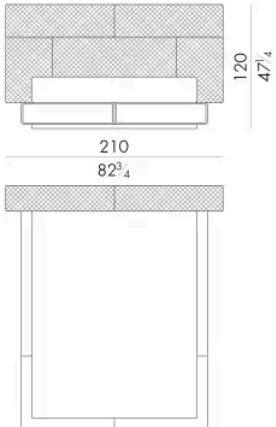

Dimensions

HUG. 5153/TR

Bed

210 W x 238 D x 120 H cm

SPRING.153 (QUEEN SIZE)

cm 153x203 H4
60 1/2 x 80 H1 1/2
(not included in the price)

MATTRESS.153 (QUEEN SIZE)

cm 153x203 H25
60 1/2 x 80 H9 3/4
(not included in the price)

HUG. 5160/TR

Bed

210 W x 235 D x 120 H cm

SPRING.160

cm 160x200 H4
63x78 3/4 H1 1/2
(not included in the price)

MATTRESS.160

cm 160x200 H25
63x78 3/4 H9 3/4
(not included in the price)

HUG. 5180/TR

Bed

230 W x 235 D x 120 H cm

SPRING.180
cm 180x200 H4
71x78 3/4 H1 1/2
(not included in the price)

MATTRESS.180
cm 180x200 H25
71x78 3/4 H9 3/4
(not included in the price)

HUG. 5193/TR

Bed

250 W x 238 D x 120 H cm

SPRING.193 (KING SIZE)
cm 193x203 H4
76x80 H1 1/2
(not included in the price)

MATTRESS.193 (KING SIZE)
cm 193x203 H25
76x80 H9 3/4
(not included in the price)

Bed

250 W x 235 D x 120 H cm

SPRING.200

cm 200x200 H4
78 1/2 x 78 1/2 H1 1/2
(not included in the price)