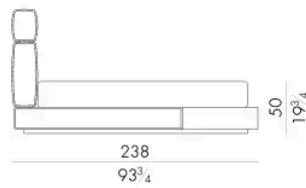

Dimensions

HUG. 5153/TR

Bed

210 W x 238 D x 120 H cm

SPRING.153 (QUEEN SIZE)

cm 153x203 H4
60 1/2 x 80 H1 1/2
(not included in the price)

MATTRESS.153 (QUEEN SIZE)

cm 153x203 H25
60 1/2 x 80 H9 3/4
(not included in the price)

Bed

230 W x 235 D x 120 H cm

SPRING.180
cm 180x200 H4
71x78 3/4 H1 1/2
(not included in the price)

MATTRESS.180
cm 180x200 H25
71x78 3/4 H9 3/4
(not included in the price)

**HUG. 5193/TR**

Bed

250 W x 238 D x 120 H cm

SPRING.193 (KING SIZE)
cm 193x203 H4
76x80 H1 1/2
(not included in the price)

MATTRESS.193 (KING SIZE)
cm 193x203 H25
76x80 H9 3/4
(not included in the price)

Bed

250 W x 235 D x 120 H cm

SPRING.200

cm 200x200 H4
78 1/2 x 78 1/2 H1 1/2
(not included in the price)

MATTRESS.200

cm 200x200 H25
78 1/2 x 78 1/2 H9 3/4
(not included in the price)