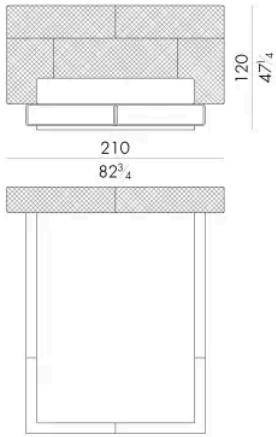

Dimensions

HUG. 5153/TR

Bed

210 W x 238 D x 120 H cm

SPRING.153 (QUEEN SIZE)

cm 153x203 H4
60 1/2 x 80 H1 1/2
(not included in the price)

MATTRESS.153 (QUEEN SIZE)

cm 153x203 H25
60 1/2 x 80 H9 3/4
(not included in the price)

HUG. 5160/TR

Bed

210 W x 235 D x 120 H cm

SPRING.160

cm 160x200 H4
63x78 3/4 H1 1/2
(not included in the price)

MATTRESS.160

cm 160x200 H25
63x78 3/4 H9 3/4
(not included in the price)

HUG. 5180/TR

Bed

230 W x 235 D x 120 H cm

SPRING.180
cm 180x200 H4
71x78 3/4 H1 1/2
(not included in the price)

MATTRESS.180
cm 180x200 H25
71x78 3/4 H9 3/4
(not included in the price)

**HUG. 5193/TR**

Bed

250 W x 238 D x 120 H cm

SPRING.193 (KING SIZE)
cm 193x203 H4
76x80 H1 1/2
(not included in the price)

MATTRESS.193 (KING SIZE)
cm 193x203 H25
76x80 H9 3/4
(not included in the price)

Bed

250 W x 235 D x 120 H cm

SPRING.200

cm 200x200 H4
78 1/2 x 78 1/2 H1 1/2
(not included in the price)