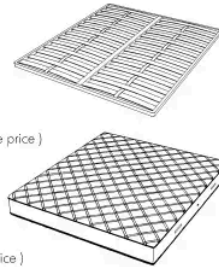

Dimensions

HUG. 5153/TR

Bed

210 W x 238 D x 120 H cm

SPRING.153 (QUEEN SIZE)

cm 153x203 H4
60 1/2 x 80 H1 1/2
(not included in the price)

MATTRESS.153 (QUEEN SIZE)

cm 153x203 H25
60 1/2 x 80 H9 3/4
(not included in the price)

HUG. 5160/TR

Bed

210 W x 235 D x 120 H cm

SPRING.160

cm 160x200 H4
63x78 3/4 H1 1/2
(not included in the price)

MATTRESS.160

cm 160x200 H25
63x78 3/4 H9 3/4
(not included in the price)

HUG. 5180/TR

Bed

230 W x 235 D x 120 H cm

SPRING.180
cm 180x200 H4
71x78 3/4 H1 1/2
(not included in the price)

MATTRESS.180
cm 180x200 H25
71x78 3/4 H9 3/4
(not included in the price)

**HUG. 5193/TR**

Bed

250 W x 238 D x 120 H cm

SPRING.193 (KING SIZE)
cm 193x203 H4
76x80 H1 1/2
(not included in the price)

MATTRESS.193 (KING SIZE)
cm 193x203 H25
76x80 H9 3/4
(not included in the price)

Bed

250 W x 235 D x 120 H cm

SPRING.200

cm 200x200 H4
78 1/2 x 78 1/2 H1 1/2
(not included in the price)