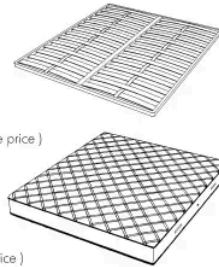

Dimensions

HUG. 5153/TR

Bed

210 W x 238 D x 120 H cm

SPRING.153 (QUEEN SIZE)

cm 153x203 H4
60 1/2 x 80 H1 1/2
(not included in the price)

MATTRESS.153 (QUEEN SIZE)

cm 153x203 H25
60 1/2 x 80 H9 3/4
(not included in the price)

HUG. 5160/TR

Bed

210 W x 235 D x 120 H cm

SPRING.160

cm 160x200 H4
63x78 3/4 H1 1/2
(not included in the price)

MATTRESS.160

cm 160x200 H25
63x78 3/4 H9 3/4
(not included in the price)

HUG. 5180/TR

Bed

230 W x 235 D x 120 H cm

SPRING.180
cm 180x200 H4
71x78 3/4 H1 1/2
(not included in the price)

MATTRESS.180
cm 180x200 H25
71x78 3/4 H9 3/4
(not included in the price)

HUG. 5193/TR

Bed

250 W x 238 D x 120 H cm

SPRING.193 (KING SIZE)
cm 193x203 H4
76x80 H1 1/2
(not included in the price)

MATTRESS.193 (KING SIZE)
cm 193x203 H25
76x80 H9 3/4
(not included in the price)

Bed

250 W x 235 D x 120 H cm

SPRING.200

cm 200x200 H4
78 1/2 x 78 1/2 H1 1/2
(not included in the price)