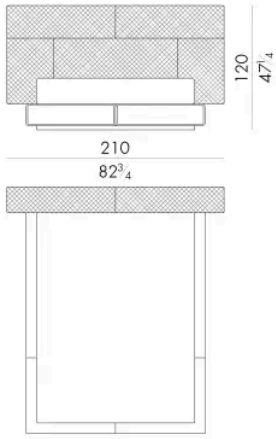

Dimensions

HUG.5153/TR

Bed

210 W x 238 D x 120 H cm

SPRING.153 (QUEEN SIZE)

cm 153x203 H4
60 1/2 x 80 H1 1/2
(not included in the price)

MATTRESS.153 (QUEEN SIZE)

cm 153x203 H25
60 1/2 x 80 H9 3/4
(not included in the price)

HUG.5160/TR

Bed

210 W x 235 D x 120 H cm

SPRING.160

cm 160x200 H4
63x78 3/4 H1 1/2
(not included in the price)

MATTRESS.160

cm 160x200 H25
63x78 3/4 H9 3/4
(not included in the price)

HUG. 5180/TR

Bed

230 W x 235 D x 120 H cm

HUG. 5193/TR

Bed

250 W x 238 D x 120 H cm

HUG. 5200/TR
Bed

250 W x 235 D x 120 H cm

SPRING.200
cm 200x200 H4
78 1/2x78 1/2 H1 1/2
(not included in the price)

MATTRESS.200
cm 200x200 H25
78 1/2x78 1/2 H9 3/4
(not included in the price)