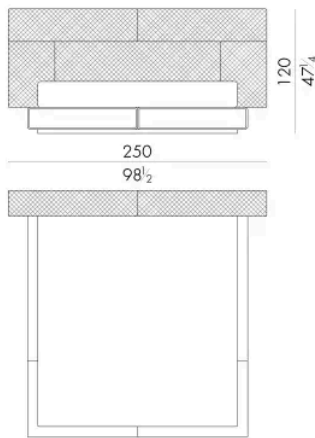

HUG. 5160/TR

Bed

210 W x 235 D x 120 H cm

SPRING.160

cm 160x200 H4
63x78 3/4 H1 1/2
(not included in the price)

MATTRESS.160

cm 160x200 H25
63x78 3/4 H9 3/4
(not included in the price)

HUG. 5180/TR

Bed

230 W x 235 D x 120 H cm

SPRING.180
cm 180x200 H4
71x78 3/4 H1 1/2
(not included in the price)

MATTRESS.180
cm 180x200 H25
71x78 3/4 H9 3/4
(not included in the price)

**HUG. 5193/TR**

Bed

250 W x 238 D x 120 H cm

SPRING.193 (KING SIZE)
cm 193x203 H4
76x80 H1 1/2
(not included in the price)

MATTRESS.193 (KING SIZE)
cm 193x203 H25
76x80 H9 3/4
(not included in the price)

Bed

250 W x 235 D x 120 H cm

SPRING.200

cm 200x200 H4
78 1/2 x 78 1/2 H1 1/2
(not included in the price)

MATTRESS.200

cm 200x200 H25
78 1/2 x 78 1/2 H9 3/4
(not included in the price)