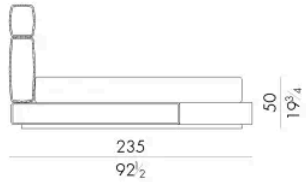

Dimensions

HUG. 5153/TR

Bed

210 W x 238 D x 120 H cm

SPRING.153 (QUEEN SIZE)

cm 153x203 H4
60 1/2 x 80 H1 1/2
(not included in the price)

MATTRESS.153 (QUEEN SIZE)

cm 153x203 H25
60 1/2 x 80 H9 3/4
(not included in the price)

HUG. 5160/TR

Bed

210 W x 235 D x 120 H cm

SPRING.160

cm 160x200 H4
63x78 3/4 H1 1/2
(not included in the price)

MATTRESS.160

cm 160x200 H25
63x78 3/4 H9 3/4
(not included in the price)

HUG. 5180/TR

Bed

230 W x 235 D x 120 H cm

SPRING.180
cm 180x200 H4
71x78 3/4 H1 1/2
(not included in the price)

MATTRESS.180
cm 180x200 H25
71x78 3/4 H9 3/4
(not included in the price)

**HUG. 5193/TR**

Bed

250 W x 238 D x 120 H cm

SPRING.193 (KING SIZE)
cm 193x203 H4
76x80 H1 1/2
(not included in the price)

MATTRESS.193 (KING SIZE)
cm 193x203 H25
76x80 H9 3/4
(not included in the price)

Bed

250 W x 235 D x 120 H cm

SPRING.200

cm 200x200 H4
78 1/2 x 78 1/2 H1 1/2
(not included in the price)