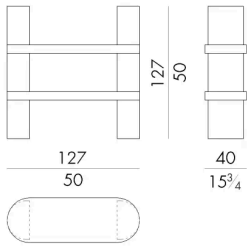

With a distinctive, contemporary design, Hemo bookcase features shelves with curved ends and half-moon uprights. The imposing structure is lightened by a special artisanal painting technique: a shade that touches different shades of the same colour, giving a sense of lightness and dynamism. Made with a textured fibreglass finish, the bookcase features a richly textured surface that enhances its unique character. The entire production process, from the fibreglass finish to the painting, is performed by hand, making each piece an exclusive creation.

HESENTIA can customize this piece to suit your project needs. Some limitations apply.

Dimensions

Generated: 06/07/2026

HEMO.14100

Bookcase

127Wx40Dx127Hcm

HEMO.14200

Bookcase

172Wx40Dx127Hcm