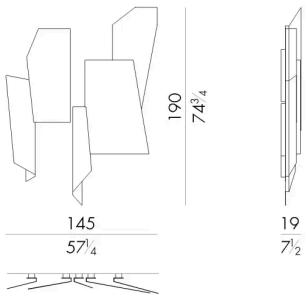

As well as being a wall-mounted lighting system, the wall lamp Geometry is a real decorative element suitable for living areas, hotel lobbies or representative offices. The combination of 5 geometric elements in brushed metal creates a new geometry that each user can customize by spacing these elements in different ways. Lights is diffused indirectly and thanks to the different shape of all the elements, it projects on the wall a play of reflections and shadows.

Dimensions

Generated: 15/04/2026

GEOMETRY.2100

Wall lamp

145 W x 19 D x 190 H cm

GEOMETRY.2100/S

Wall lamp

120 W x 16 D x 130 H cm