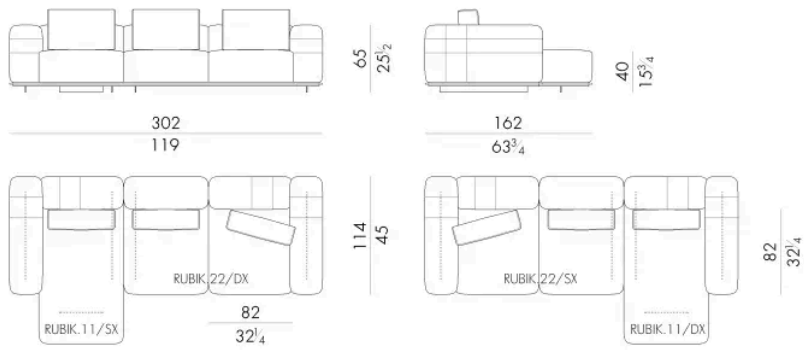

RUBIK.2500/SX - RUBIK.2500/DX

Modular sofa

302Wx162Dx65H cm