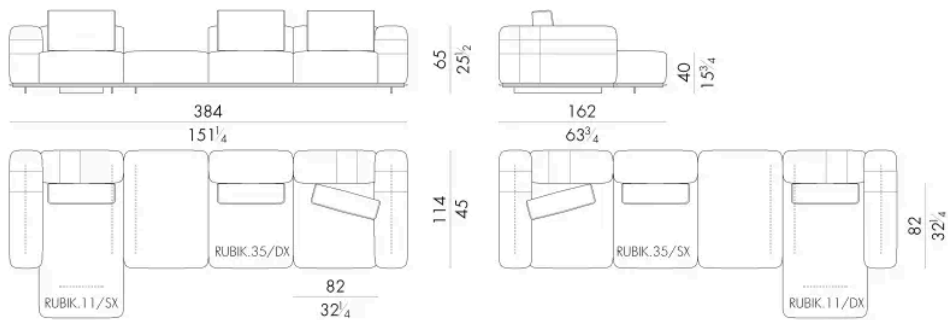

RUBIK.2600/SX - RUBIK.2600/DX

Modular sofa

384Wx162Dx65H cm