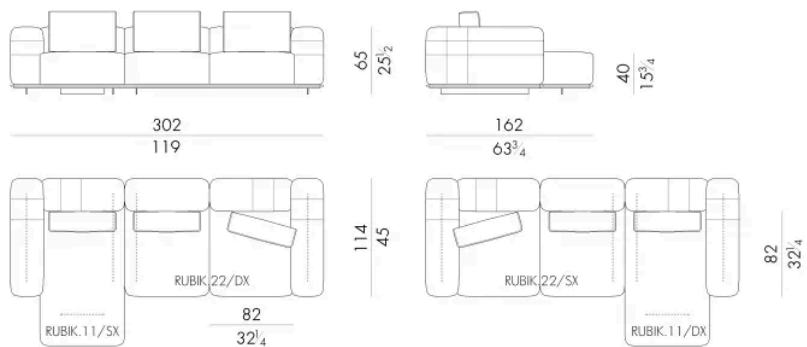

RUBIK.2500/SX - RUBIK.2500/DX

Modular sofa

302Wx162Dx65H cm