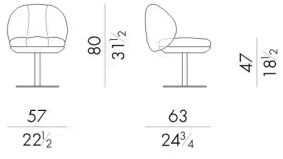

Coco is a small upholstered chair with a wide, inviting seat.

Its full, sinuous curves envelop the body, combining comfort and elegance. The metal base allows the chair to swivel, enhancing its versatility: it fits easily into any space—from the dining area to the living room or study—seamlessly adapting to a variety of settings.

Dimensions

COCO.1040

Chair

57 W x 63 D x 80 H cm

Swivel chair