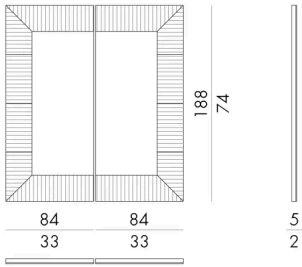

Abby is a decorative mirror divided into two symmetrical parts placed side by side. Resting on the ground against a wall, it gives a great atmosphere to a living area, but it can play a decorative and functional role near an entrance. The frame, impressive for its size, is made of precious glass cast in plate by master glassmakers in the area of Venice. All the mirror frame is marked by flexuous movements like the sea ripples. It is made even in rectangular shape with a smaller size.

Dimensions

ABBY.1300

Mirror

168 W x 5 D x 188 H cm

ABBY.1400

Mirror

96 W x 5 D x 188 H cm