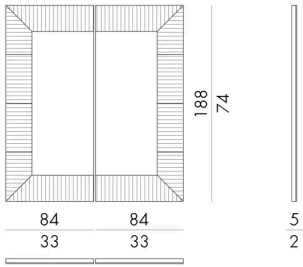

Abby is a decorative mirror divided into two symmetrical parts placed side by side. Resting on the ground against a wall, it gives a great atmosphere to a living area, but it can play a decorative and functional role near an entrance. The frame, impressive for its size, is made of precious glass cast in plate by master glassmakers in the area of Venice. All the mirror frame is marked by flexuous movements like the sea ripples. It is made even in rectangular shape with a smaller size.

Dimensions

ABBY.1300

Mirror

168 W x 5 D x 188 H cm

ABBY.1400

Mirror

96 W x 5 D x 188 H cm