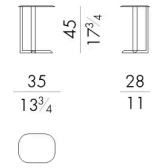

Dimensions

DORADO . 4 0 3 5

Coffee table

Indoor option

35 W x 28 D x 45 H cm

DORADO . 4 0 3 5 / OUT

Coffee table

Outdoor option

35 W x 28 D x 45 H cm

DORADO . 4 0 4 5

Coffee table

Indoor option

45 W x 35 D x 35 H cm

DORADO . 4 0 4 5 / OUT

Coffee table

Outdoor option