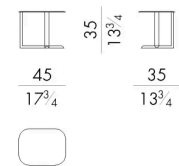

Dimensions

DORADO . 4 0 3 5

Coffee table

Indoor option

35 W x 28 D x 45 H cm

DORADO . 4 0 3 5 / OUT

Coffee table

Outdoor option

35 W x 28 D x 45 H cm

DORADO . 4 0 4 5

Coffee table

Indoor option

45 W x 35 D x 35 H cm

DORADO . 4 0 4 5 / OUT

Coffee table

Outdoor option

45 W x 35 D x 35 H cm