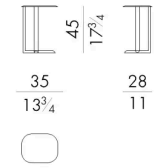

Dimensions

DORADO . 4 0 3 5

Coffee table

Indoor option

35 W x 28 D x 45 H cm

DORADO . 4 0 3 5 / OUT

Coffee table

Outdoor option

35 W x 28 D x 45 H cm

DORADO . 4 0 4 5

Coffee table

Indoor option

45 W x 35 D x 35 H cm

DORADO . 4 0 4 5 / OUT

Coffee table

Outdoor option