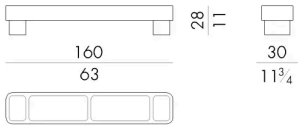

The lines, both clean and organic, complement and enhance this natural expressiveness.

Dimensions

BLISS . 2177

Coffee table

160 W x 30 D x 28 H cm

BLISS . 3130

Coffee table

133 W x 98 D x 28 H cm