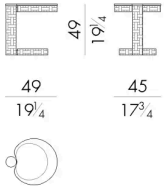

Dimensions

NORA.1045

Coffee table

49 W x 45 D x 49 H cm