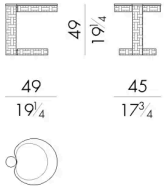

Nora

COFFEE TABLE

Generated: 25/05/2026

In Nora coffee table the uniqueness of marble meets the refined texture of canework, enhancing curved lines and a strong personality. The vertical elements that support the structure, touch the top and suggest the idea of creating a slight pressure that modifies the surface in a very delicate way, creating a unique play of joints.

HESSSENTIA

Dimensions

NORA.1045

Coffee table

49 W x 45 D x 49 H cm

NORA.1060/B

Coffee table

63 W x 66 D x 25 H cm

NORA.1090/B

Coffee table

91 W x 96 D x 25 H cm

NORA.1120/B

Coffee table

121 W x 126 D x 25 H cm