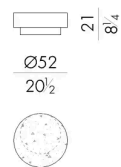

The material solidness of concrete is enriched by the wide range of available colours.

HESSSENTIA

Dimensions

IBRIS.1030/A

Coffee table

DIAM. 32 x 38 H cm

IBRIS.1030/B

Coffee table

DIAM. 32 x 21 H cm

IBRIS.1050/A

Coffee table

DIAM. 52 x 38 H cm

IBRIS.1050/B

Coffee table

DIAM. 52 x 21 H cm

IBRIS.1070/B

Coffee table

Generated: 25/05/2026

DIAM. 72 x 21 H cm

HESSENTIA