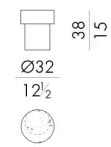

Ibris

COFFEE TABLE

Generated: 25/05/2026

Ibris is a small round coffee table made of concrete and white Carrara marble grit, suitable for both indoor and outdoor living areas.

It is characterised by a minimal shape that enhances the versatility of the material, capturing attention to both sight and touch. The top reveals a three-dimensional texture rich in tonal variations, giving each piece a unique identity.

The material solidness of concrete is enriched by the wide range of available colours.

HESSSENTIA

Dimensions

IBRIS.1030/A

Coffee table

DIAM. 32 x 38 H cm

IBRIS.1030/B

Coffee table

DIAM. 32 x 21 H cm

IBRIS.1050/A

Coffee table

DIAM. 52 x 38 H cm

IBRIS.1050/B

Coffee table

DIAM. 52 x 21 H cm

IBRIS.1070/B

Coffee table

Generated: 25/05/2026

DIAM. 72 x 21 H cm

HESSENTIA