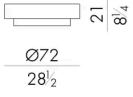

The material solidness of concrete is enriched by the wide range of available colours.

HESSSENTIA

Dimensions

IBRIS.1030/A

Coffee table

DIAM. 32 x 38 H cm

IBRIS.1030/B

Coffee table

DIAM. 32 x 21 H cm

IBRIS.1050/A

Coffee table

DIAM. 52 x 38 H cm

IBRIS.1050/B

Coffee table

DIAM. 52 x 21 H cm

IBRIS.1070/B

Coffee table

Generated: 25/05/2026

DIAM. 72 x 21 H cm

HESSENTIA