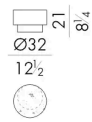

The material solidness of concrete is enriched by the wide range of available colours.

HESSSENTIA

Dimensions

IBRIS.1030/A

Coffee table

DIAM. 32 x 38 H cm

IBRIS.1030/B

Coffee table

DIAM. 32 x 21 H cm

IBRIS.1050/A

Coffee table

DIAM. 52 x 38 H cm

IBRIS.1050/B

Coffee table

DIAM. 52 x 21 H cm

IBRIS.1070/B

Coffee table

Generated: 25/05/2026

DIAM. 72 x 21 H cm

HESSENTIA