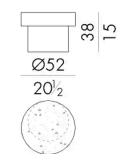

Ibris

COFFEE TABLE

Generated: 25/05/2026

Ibris is a small round coffee table made of concrete and white Carrara marble grit, suitable for both indoor and outdoor living areas.

It is characterised by a minimal shape that enhances the versatility of the material, capturing attention to both sight and touch. The top reveals a three-dimensional texture rich in tonal variations, giving each piece a unique identity.

The material solidness of concrete is enriched by the wide range of available colours.

HESSSENTIA

Dimensions

IBRIS.1030/A

Coffee table

DIAM. 32 x 38 H cm

IBRIS.1030/B

Coffee table

DIAM. 32 x 21 H cm

IBRIS.1050/A

Coffee table

DIAM. 52 x 38 H cm

IBRIS.1050/B

Coffee table

DIAM. 52 x 21 H cm

IBRIS.1070/B

Coffee table

Generated: 25/05/2026

DIAM. 72 x 21 H cm

HESSENTIA