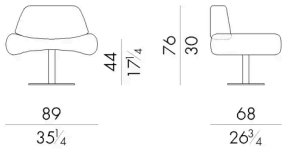

Dimensions

COZY.2100

Armchair

89Wx68Dx76Hcm

Swivel armchair