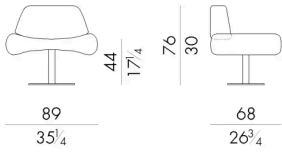

Dimensions

COZY.2100

Armchair

89Wx68Dx76Hcm

Swivel armchair