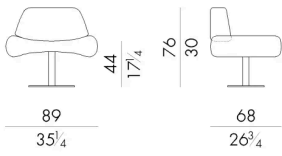

# Dimensions

**COZY. 2100**

Armchair

89 W x 68 D x 76 H cm

Swivel armchair