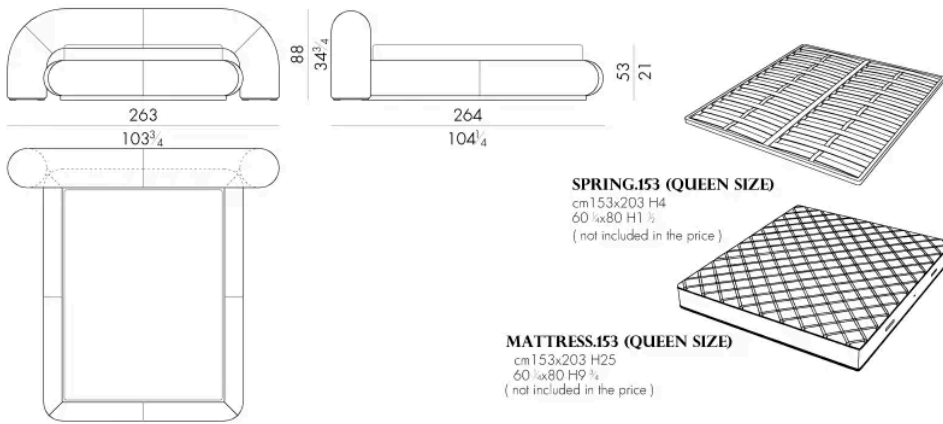

In the heart of every room, the Snap bed emerges as a bold creation that challenges the conventional canons of design. It finds its maximum expression when positioned at the center of the ambiance, where its distinctive shape becomes the undisputed protagonist. The round structure stretches around the mattress ending in a sinuous arch in the headboard. It can be upholstered entirely in high quality fabric or leather. The upholstery without visible stitching adds a touch of elegance and refinement. It is possible to complete the bed with Snap night tables, whose shape fits perfectly with the curve of the headboard, blending harmoniously together.

Dimensions

SNAP. 5153

Bed

263 W x 264 D x 88 H cm

SNAP. 5160

Bed

270 W x 261 D x 88 H cm

SNAP. 5180

Bed

290 W x 261 D x 88 H cm

**SNAP. 5193**

Bed

303 W x 264 D x 88 H cm

Bed

310 W x 261 D x 88 H cm