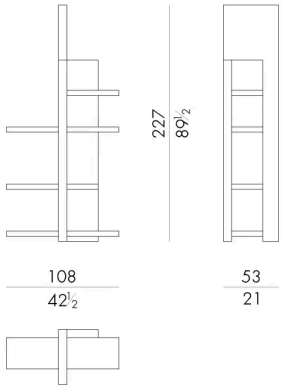

A sculptural piece, it enhances any room, from the living room to the study. It can be used individually or paired to create even more striking arrangements.

HESSENTIA can customize this piece to suit your project needs. Some limitations apply.

Dimensions

Generated: 28/06/2026

AXIS .14100 /DX

Bookcase

108 W x 53 D x 227 H cm

AXIS .14100 /SX

Bookcase

108 W x 53 D x 227 H cm