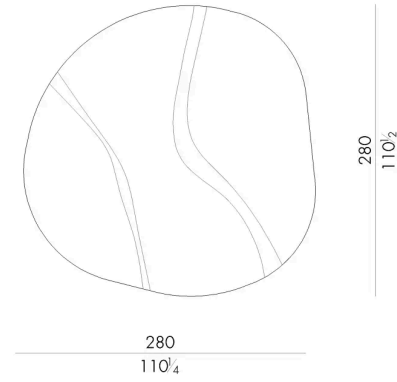

HESENTIA can customize this piece to suit your project needs. Some limitations apply.

Dimensions

GEA.220220/N

Rug

220 W x 220 D cm

GEA.280280/G

Rug

280 W x 280 D cm

GEA.280280/GS

Rug

280 W x 280 D cm

GEA.280280/R

Rug

280 W x 280 D cm

GEA.280280/S

Rug

280 W x 280 D cm

GEA.280280/V

Rug

280 W x 280 D cm

Generated: 06/07/2026

GEA.390190/GS

Rug

390 W x 190 D cm

GEA.390190/V

Rug

390 W x 190 D cm