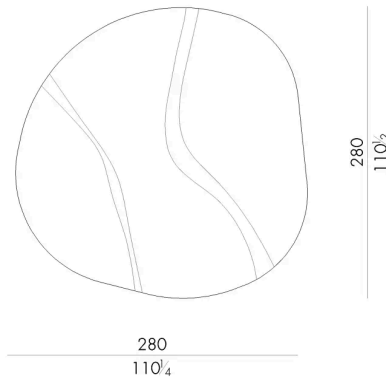

HESENTIA can customize this piece to suit your project needs. Some limitations apply.

Dimensions

GEA.220220/N

Rug

220 W x 220 D cm

GEA.280280/G

Rug

280 W x 280 D cm

GEA.280280/GS

Rug

280 W x 280 D cm

GEA.280280/R

Rug

280 W x 280 D cm

GEA.280280/S

Rug

280 W x 280 D cm

GEA.280280/V

Rug

280 W x 280 D cm

Generated: 06/07/2026

GEA.390190/GS

Rug

390 W x 190 D cm

GEA.390190/V

Rug

390 W x 190 D cm