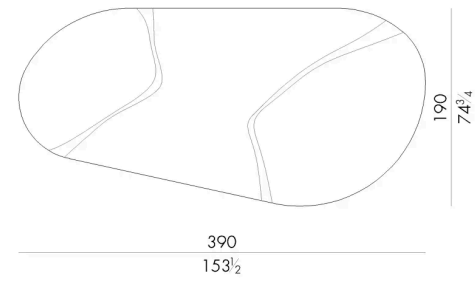

HESENTIA can customize this piece to suit your project needs. Some limitations apply.

Dimensions

GEA.220220/N

Rug

220 W x 220 D cm

GEA.280280/G

Rug

280 W x 280 D cm

GEA.280280/GS

Rug

280 W x 280 D cm

GEA.280280/R

Rug

280 W x 280 D cm

GEA.280280/S

Rug

280 W x 280 D cm

GEA.280280/V

Rug

280 W x 280 D cm

Generated: 06/07/2026

GEA.390190/GS

Rug

390 W x 190 D cm

GEA.390190/V

Rug

390 W x 190 D cm