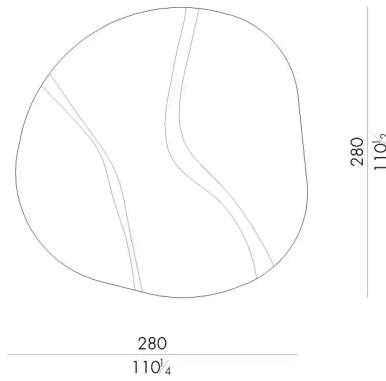

HESENTIA can customize this piece to suit your project needs. Some limitations apply.

Dimensions

GEA.220220/N

Rug

220 W x 220 D cm

GEA.280280/G

Rug

280 W x 280 D cm

GEA.280280/GS

Rug

280 W x 280 D cm

GEA.280280/R

Rug

280 W x 280 D cm

GEA.280280/S

Rug

280 W x 280 D cm

GEA.280280/V

Rug

280 W x 280 D cm

Generated: 06/07/2026

GEA.390190/GS

Rug

390 W x 190 D cm

GEA.390190/V

Rug

390 W x 190 D cm