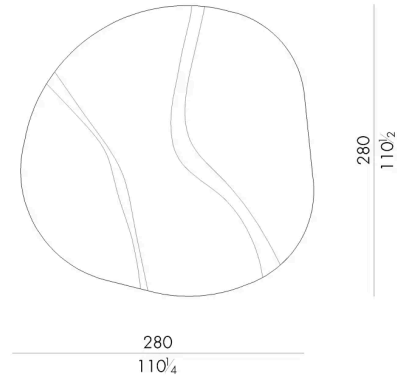

HESENTIA can customize this piece to suit your project needs. Some limitations apply.

Dimensions

GEA.220220/N

Rug

220 W x 220 D cm

GEA.280280/G

Rug

280 W x 280 D cm

GEA.280280/GS

Rug

280 W x 280 D cm

GEA.280280/R

Rug

280 W x 280 D cm

GEA.280280/S

Rug

280 W x 280 D cm

GEA.280280/V

Rug

280 W x 280 D cm

Generated: 06/07/2026

GEA.390190/GS

Rug

390 W x 190 D cm

GEA.390190/V

Rug

390 W x 190 D cm