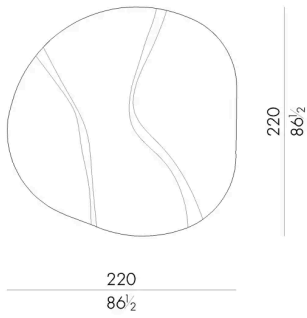

HESENTIA can customize this piece to suit your project needs. Some limitations apply.

Dimensions

GEA.220220/N

Rug

220 W x 220 D cm

GEA.280280/G

Rug

280 W x 280 D cm

GEA.280280/GS

Rug

280 W x 280 D cm

GEA.280280/R

Rug

280 W x 280 D cm

GEA.280280/S

Rug

280 W x 280 D cm

GEA.280280/V

Rug

280 W x 280 D cm

Generated: 06/07/2026

GEA.390190/GS

Rug

390 W x 190 D cm

GEA.390190/V

Rug

390 W x 190 D cm