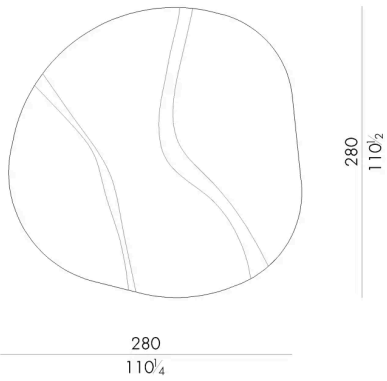

HESENTIA can customize this piece to suit your project needs. Some limitations apply.

Dimensions

GEA.220220/N

Rug

220 W x 220 D cm

GEA.280280/G

Rug

280 W x 280 D cm

GEA.280280/GS

Rug

280 W x 280 D cm

GEA.280280/R

Rug

280 W x 280 D cm

GEA.280280/S

Rug

280 W x 280 D cm

GEA.280280/V

Rug

280 W x 280 D cm

Generated: 06/07/2026

GEA.390190/GS

Rug

390 W x 190 D cm

GEA.390190/V

Rug

390 W x 190 D cm