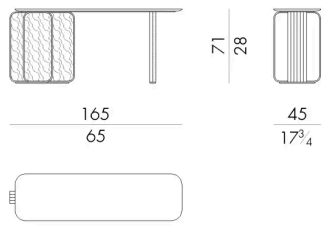

Nova console, as well as other coffee tables of this collection, is characterized by a marble top that becomes thinner along the border with rounded corners. The strong point of this piece is represented by precious metal base that envelops a vertical marble slab.

Dimensions

Generated: 15/06/2026

NOVA.10100

Console

165 W x 45 D x 71 H cm

HESSENTIA