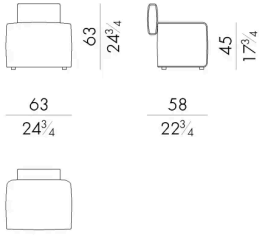

Dimensions

HUG.1040

Armchair

63Wx58Dx63Hcm

HUG.1040/TR

Armchair

63Wx58Dx63Hcm