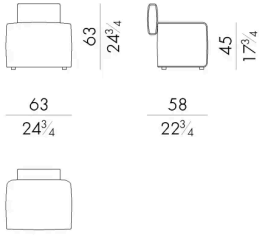

# Dimensions

## HUG.1040

Armchair

63Wx58Dx63Hcm

## HUG.1040/TR

Armchair

63Wx58Dx63Hcm