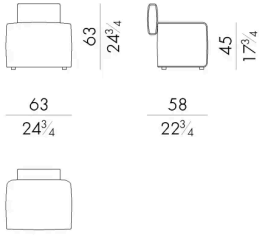

Dimensions

HUG.1040

Armchair

63Wx58Dx63Hcm