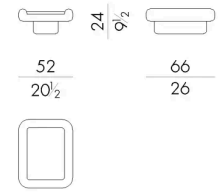

Dimensions

Generated: 09/07/2026

LUKE. 3060

Coffee table

52 W x 66 D x 24 H cm

LUKE. 3100

Coffee table

52 W x 100 D x 24 H cm