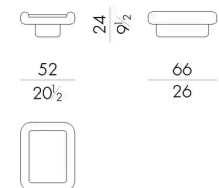

Dimensions

Generated: 15/06/2026

LUKE . 3 0 6 0

Coffee table

52 W x 66 D x 24 H cm

LUKE . 3 1 0 0

Coffee table

52 W x 100 D x 24 H cm