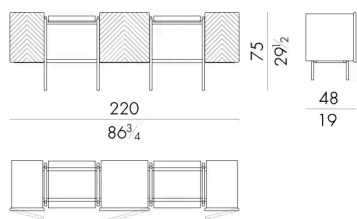

The storage unit Libra is a twist of gold finish metal pipes supporting storage elements and artistic glass shelves. The high craftsmanship emerges from the artistic glass obtained through the casting in plate technique realized by the Master glassmakers of Venice area. The inspiration of storage unit Libra comes from the typical structure of "trabucchi", small wooden constructions built along the East coast of Italy and used for fishing.

Dimensions

LIBRA . 13300 / A

Storage unit

220 W x 48 D x 75 H cm

LIBRA . 13300 / B

Storage unit

220 W x 48 D x 65 H cm

LIBRA . 13400 / A

Storage unit

250 W x 48 D x 75 H cm

LIBRA . 13400 / B

Storage unit

250 W x 48 D x 65 H cm