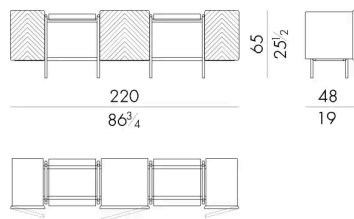

HESSENTIA can customize this piece to suit your project needs. Some limitations apply.

Dimensions

LIBRA . 13300 / A

Storage unit

220 W x 48 D x 75 H cm

LIBRA . 13300 / B

Storage unit

220 W x 48 D x 65 H cm

LIBRA . 13400 / A

Storage unit

250 W x 48 D x 75 H cm

LIBRA . 13400 / B

Storage unit

250 W x 48 D x 65 H cm