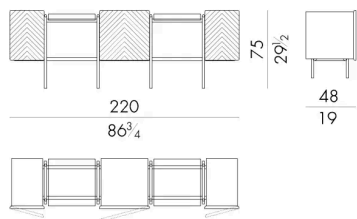

The storage unit Libra is a twist of gold finish metal pipes supporting storage elements and artistic glass shelves. The high craftsmanship emerges from the artistic glass obtained through the casting in plate technique realized by the Master glassmakers of Venice area. The inspiration of storage unit Libra comes from the typical structure of “trabucchi”, small wooden constructions built along the East coast of Italy and used for fishing.

HESSENTIA can customize this piece to suit your project needs. Some limitations apply.

Dimensions

LIBRA . 13300 / A

Storage unit

220 W x 48 D x 75 H cm

LIBRA . 13300 / B

Storage unit

220 W x 48 D x 65 H cm

LIBRA . 13400 / A

Storage unit

250 W x 48 D x 75 H cm

LIBRA . 13400 / B

Storage unit

250 W x 48 D x 65 H cm