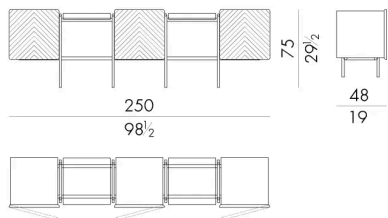

HESSENTIA can customize this piece to suit your project needs. Some limitations apply.

Dimensions

LIBRA . 13300 / A

Storage unit

220 W x 48 D x 75 H cm

LIBRA . 13300 / B

Storage unit

220 W x 48 D x 65 H cm

LIBRA . 13400 / A

Storage unit

250 W x 48 D x 75 H cm

LIBRA . 13400 / B

Storage unit

250 W x 48 D x 65 H cm