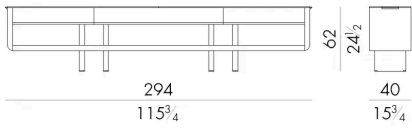

Dimensions

BRIDGE.13400/B

Storage unit

294 W x 40 D x 62 H cm