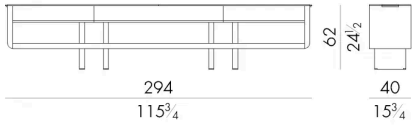

Bridge storage unit with drawers has a contemporary look thanks to its horizontal lines with rounded corners: the mother of pearl lacquered version enhances its brilliance becoming a suitable element for contemporary rooms. The metal parts that cover the internal side of this storage unit represent the main characteristic of the structure and, together with the “open-book” marble top of the biggest size option, it conveys a sophisticated elegance feeling.

# Dimensions

## BRIDGE.13400/B

Storage unit

294 W x 40 D x 62 H cm

## BRIDGE.13400/B/S

Storage unit

240 W x 40 D x 62 H cm