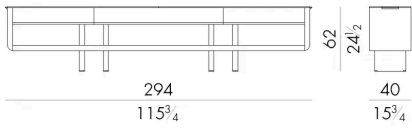

Bridge storage unit with drawers has a contemporary look thanks to its horizontal lines with rounded corners: the mother of pearl lacquered version enhances its brilliance becoming a suitable element for contemporary rooms. The metal parts that cover the internal side of this storage unit represent the main characteristic of the structure and, together with the “open-book” marble top of the biggest size option, it conveys a sophisticated elegance feeling.

# Dimensions

## BRIDGE.13400/B

Storage unit

294 W x 40 D x 62 H cm

## BRIDGE.13400/B/S

Storage unit

240 W x 40 D x 62 H cm