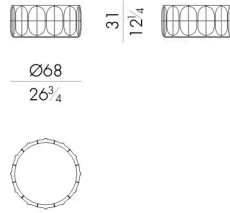

Dimensions

CONCAVE.1035/RN

Coffee table

DIAM. 35 x 40 H cm

CONCAVE.1070/RN

Coffee table

DIAM. 68 x 31 H cm

CONCAVE.1100/RN

Coffee table

DIAM. 100 x 31 H cm