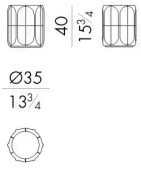

Concave coffee table enriches the living area with a sculptural touch and is characterized by a round shape embellished on the surface by many three-dimensional facets. It is available in various colours with a glossy or matt finish, but also in oak wood.

Dimensions

CONCAVE.1035/RN

Coffee table

DIAM. 35 x 40 H cm

CONCAVE.1070/RN

Coffee table

DIAM. 68 x 31 H cm

CONCAVE.1100/RN

Coffee table

DIAM. 100 x 31 H cm