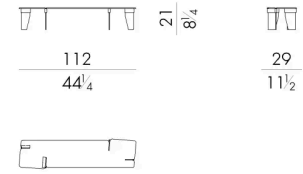

55 W x 55 D x 28 H cm

OVERLAP. 4080/A/FU

Coffee table

Indoor option

83 W x 83 D x 28 H cm

OVERLAP. 4080/A/FU/OUT

Coffee table

Outdoor option

83 W x 83 D x 28 H cm

OVERLAP. 4080/B/FU

Coffee table

Indoor option

83 W x 83 D x 21 H cm

OVERLAP. 4080/B/FU/OUT

Coffee table

Outdoor option

83 W x 83 D x 21 H cm

OVERLAP. 4110 / FU

Coffee table

Indoor option

112 W x 29 D x 21 H cm

OVERLAP. 4110 / FU / OUT

Coffee table

Outdoor option

112 W x 29 D x 21 H cm