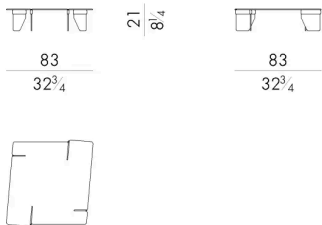

OVERLAP. 4080/B/FU

Coffee table

Indoor option

83 W x 83 D x 21 H cm