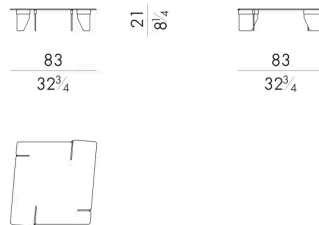

# Dimensions

## OVERLAP. 4055/FU/OUT

Coffee table

Outdoor option

55 W x 55 D x 28 H cm

**OVERLAP. 4080/A/FU**

Coffee table

Indoor option

83 W x 83 D x 28 H cm

**OVERLAP. 4080/A/FU/OUT**

Coffee table

Outdoor option

83 W x 83 D x 28 H cm

**OVERLAP. 4080/B/FU**

Coffee table

Indoor option

83 W x 83 D x 21 H cm

**OVERLAP. 4080/B/FU/OUT**

Coffee table

Outdoor option

83 W x 83 D x 21 H cm

**OVERLAP. 4110 / FU**

Coffee table

Indoor option

112 W x 29 D x 21 H cm