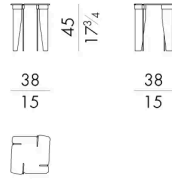

# Dimensions

## OVERLAP. 4040/FU

Coffee table

Indoor option

38 W x 38 D x 45 H cm

## OVERLAP. 4040/FU/OUT

Coffee table

Outdoor option

38 W x 38 D x 45 H cm

## OVERLAP. 4055/FU

Coffee table

Indoor option

55 W x 55 D x 28 H cm