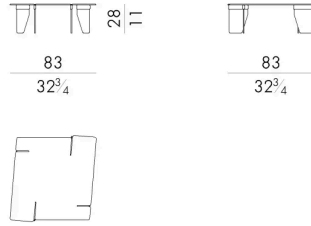

OVERLAP. 4080/A/FU/OUT

Coffee table

Outdoor option

83 W x 83 D x 28 H cm