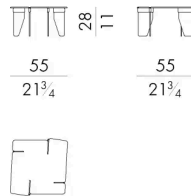

# Dimensions

## OVERLAP. 4040/FU/OUT

Coffee table

Outdoor option

38 W x 38 D x 45 H cm

## OVERLAP. 4055/FU

Coffee table

Indoor option

55 W x 55 D x 28 H cm

## OVERLAP. 4055/FU/OUT

Coffee table

Outdoor option

55 W x 55 D x 28 H cm

**OVERLAP. 4080/A/FU**

Coffee table

Indoor option

83 W x 83 D x 28 H cm