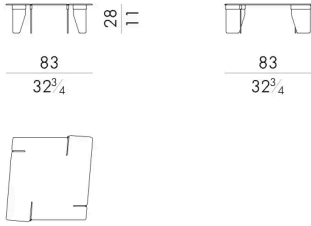

# Dimensions

## OVERLAP. 4055/FU

Coffee table

Indoor option

55 W x 55 D x 28 H cm

## OVERLAP. 4055/FU/OUT

Coffee table

Outdoor option

55 W x 55 D x 28 H cm

**OVERLAP. 4080/A/FU**

Coffee table

Indoor option

83 W x 83 D x 28 H cm

**OVERLAP. 4080/A/FU/OUT**

Coffee table

Outdoor option

83 W x 83 D x 28 H cm

**OVERLAP. 4080/B/FU**

Coffee table

Indoor option

83 W x 83 D x 21 H cm