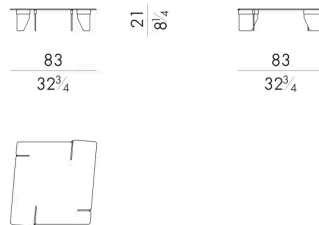

OVERLAP. 4080/B/FU/OUT

Coffee table

Outdoor option

83 W x 83 D x 21 H cm