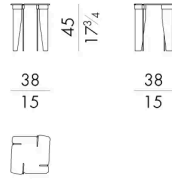

Dimensions

OVERLAP. 4040/FU

Coffee table

Indoor option

38 W x 38 D x 45 H cm

OVERLAP. 4040/FU/OUT

Coffee table

Outdoor option

38 W x 38 D x 45 H cm

OVERLAP. 4055/FU

Coffee table

Indoor option

55 W x 55 D x 28 H cm

OVERLAP. 4055/FU/OUT

Coffee table

Outdoor option

55 W x 55 D x 28 H cm

OVERLAP. 4080/A/FU

Coffee table

Indoor option

83 W x 83 D x 28 H cm

OVERLAP. 4080/A/FU/OUT

Coffee table

Outdoor option

83 W x 83 D x 28 H cm

OVERLAP. 4080/B/FU

Coffee table

Indoor option

83 W x 83 D x 21 H cm

OVERLAP. 4080/B/FU/OUT

Coffee table

Outdoor option