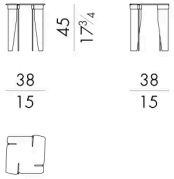

Dimensions

OVERLAP. 4040/FU

Coffee table

Indoor option

38 W x 38 D x 45 H cm

OVERLAP. 4040/FU/OUT

Coffee table

Outdoor option

38 W x 38 D x 45 H cm

OVERLAP. 4055/FU

Coffee table

Indoor option

55 W x 55 D x 28 H cm

OVERLAP. 4055/FU/OUT

Coffee table

Outdoor option

55 W x 55 D x 28 H cm

OVERLAP. 4080/A/FU

Coffee table

Indoor option

83 W x 83 D x 28 H cm

OVERLAP. 4080/A/FU/OUT

Coffee table

Outdoor option

83 W x 83 D x 28 H cm

OVERLAP. 4080/B/FU

Coffee table

Indoor option

83 W x 83 D x 21 H cm

OVERLAP. 4080/B/FU/OUT

Coffee table

Outdoor option