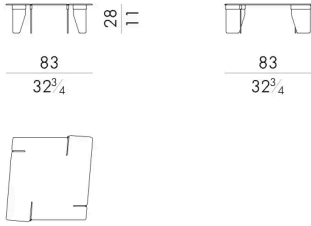

OVERLAP. 4080/A/FU

Coffee table

Indoor option

83 W x 83 D x 28 H cm