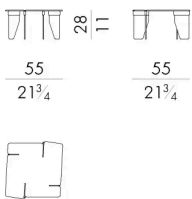

Dimensions

OVERLAP. 4040/FU

Coffee table

Indoor option

38 W x 38 D x 45 H cm

OVERLAP. 4040/FU/OUT

Coffee table

Outdoor option

38 W x 38 D x 45 H cm

OVERLAP. 4055/FU

Coffee table

Indoor option

55 W x 55 D x 28 H cm

OVERLAP. 4055/FU/OUT

Coffee table

Outdoor option

55 W x 55 D x 28 H cm

OVERLAP. 4080/A/FU

Coffee table

Indoor option

83 W x 83 D x 28 H cm

OVERLAP. 4080/A/FU/OUT

Coffee table

Outdoor option

83 W x 83 D x 28 H cm

OVERLAP. 4080/B/FU

Coffee table

Indoor option

83 W x 83 D x 21 H cm

OVERLAP. 4080/B/FU/OUT

Coffee table

Outdoor option