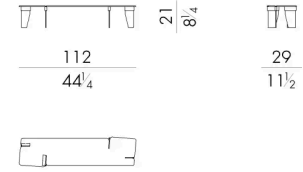

# Dimensions

**OVERLAP. 4080/A/FU/OUT**

Coffee table

Outdoor option

83 W x 83 D x 28 H cm

**OVERLAP. 4080/B/FU**

Coffee table

Indoor option

83 W x 83 D x 21 H cm

**OVERLAP. 4080/B/FU/OUT**

Coffee table

Outdoor option

83 W x 83 D x 21 H cm

**OVERLAP. 4110 / FU**

Coffee table

Indoor option

112 W x 29 D x 21 H cm

**OVERLAP. 4110 / FU / OUT**

Coffee table

Outdoor option

112 W x 29 D x 21 H cm