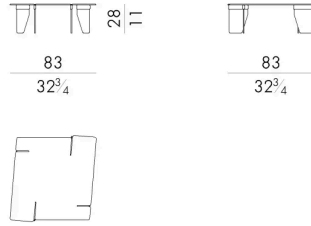

# Dimensions

## OVERLAP. 4055/FU

Coffee table

Indoor option

55 W x 55 D x 28 H cm

## OVERLAP. 4055/FU/OUT

Coffee table

Outdoor option

55 W x 55 D x 28 H cm

**OVERLAP. 4080/A/FU**

Coffee table

Indoor option

83 W x 83 D x 28 H cm

**OVERLAP. 4080/A/FU/OUT**

Coffee table

Outdoor option

83 W x 83 D x 28 H cm

**OVERLAP. 4080/B/FU**

Coffee table

Indoor option

83 W x 83 D x 21 H cm