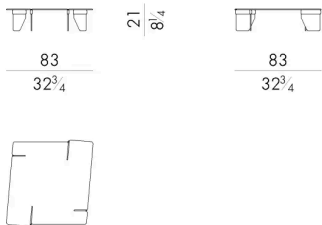

# Dimensions

## OVERLAP. 4055/FU/OUT

Coffee table

Outdoor option

55 W x 55 D x 28 H cm

**OVERLAP. 4080/A/FU**

Coffee table

Indoor option

83 W x 83 D x 28 H cm

**OVERLAP. 4080/A/FU/OUT**

Coffee table

Outdoor option

83 W x 83 D x 28 H cm

**OVERLAP. 4080/B/FU**

Coffee table

Indoor option

83 W x 83 D x 21 H cm

**OVERLAP. 4080/B/FU/OUT**

Coffee table

Outdoor option

83 W x 83 D x 21 H cm

**OVERLAP. 4110 / FU**

Coffee table

Indoor option

112 W x 29 D x 21 H cm