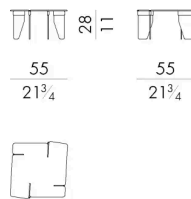

Dimensions

OVERLAP. 4040/FU

Coffee table

Indoor option

38 W x 38 D x 45 H cm

OVERLAP. 4040/FU/OUT

Coffee table

Outdoor option

38 W x 38 D x 45 H cm

OVERLAP. 4055/FU

Coffee table

Indoor option

55 W x 55 D x 28 H cm

OVERLAP. 4055/FU/OUT

Coffee table

Outdoor option

55 W x 55 D x 28 H cm

OVERLAP. 4080/A/FU

Coffee table

Indoor option

83 W x 83 D x 28 H cm

OVERLAP. 4080/A/FU/OUT

Coffee table

Outdoor option

83 W x 83 D x 28 H cm

OVERLAP. 4080/B/FU

Coffee table

Indoor option

83 W x 83 D x 21 H cm

OVERLAP. 4080/B/FU/OUT

Coffee table

Outdoor option