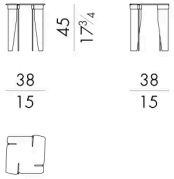

# Dimensions

## OVERLAP. 4040/FU

Coffee table

Indoor option

38 W x 38 D x 45 H cm

**OVERLAP. 4080/A/FU/OUT**

Coffee table

Outdoor option

83 W x 83 D x 28 H cm

**OVERLAP. 4080/B/FU**

Coffee table

Indoor option

83 W x 83 D x 21 H cm

**OVERLAP. 4080/B/FU/OUT**

Coffee table

Outdoor option

83 W x 83 D x 21 H cm

**OVERLAP. 4110 / FU**

Coffee table

Indoor option

112 W x 29 D x 21 H cm