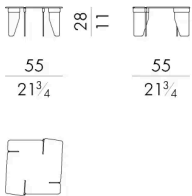

# Dimensions

## OVERLAP. 4040/FU

Coffee table

Indoor option

38 W x 38 D x 45 H cm

## OVERLAP. 4040/FU/OUT

Coffee table

Outdoor option

38 W x 38 D x 45 H cm

## OVERLAP. 4055/FU

Coffee table

Indoor option

55 W x 55 D x 28 H cm