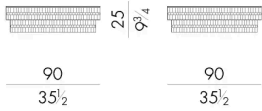

Different shapes and proportions characterize the coffee table collection Enigma. White and black wood veneer alternates in an irregular way. The Matrix finish of coffee table Enigma is available in matt or shiny version. The black glass top completes the entire structure.

Dimensions

Generated: 15/06/2026

ENIGMA.1090

Coffee table

DIAM. 90x25 H cm

ENIGMA.1120

Coffee table

DIAM. 120x25 H cm

ENIGMA.2177

Coffee table

180 W x 90 D x 25 H cm

ENIGMA.2177/S

Coffee table

150 W x 65 D x 25 H cm

ENIGMA . 4 0 4 0 / A

Coffee table