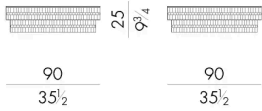

Different shapes and proportions characterize the coffee table collection Enigma. White and black wood veneer alternates in an irregular way. The Matrix finish of coffee table Enigma is available in matt or shiny version. The black glass top completes the entire structure.

Dimensions

Generated: 06/07/2026

ENIGMA.1090

Coffee table

DIAM. 90x25 H cm

ENIGMA.1120

Coffee table

DIAM. 120x25 H cm

ENIGMA.2177

Coffee table

180 W x 90 D x 25 H cm

ENIGMA.2177/S

Coffee table

150 W x 65 D x 25 H cm

ENIGMA . 4 0 4 0 / A

Coffee table