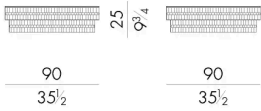

Different shapes and proportions characterize the coffee table collection Enigma. White and black wood veneer alternates in an irregular way. The Matrix finish of coffee table Enigma is available in matt or shiny version. The black glass top completes the entire structure.

Dimensions

ENIGMA.1090

Coffee table

DIAM. 90x25 H cm

ENIGMA.1120

Coffee table

DIAM. 120x25 H cm

ENIGMA.2177

Coffee table

180 W x 90 D x 25 H cm

ENIGMA.2177/S

Coffee table

150 W x 65 D x 25 H cm

ENIGMA . 4 0 4 0 / A

Coffee table

40 W x 40 D x 53 H cm