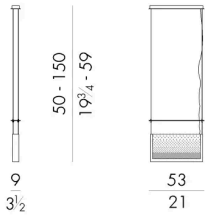

Chandelier Shade, able to value the beauty of rectangular tables in dining areas, is composed by five hanging elements. Each element presents a brushed metal frame that envelops two handmade small glass slabs created by master glassmakers through the casting-in-plates technique and each one is decorated with grains that blend on one side. The refinement of this item is enhanced by the light included in each element.

# Dimensions

## SHADE.1100

Chandelier

9 W x 53 D x 50/150 H cm

## SHADE.1400

Chandelier

161 W x 53 D x 50/150 H cm