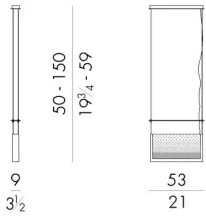

Chandelier Shade, able to value the beauty of rectangular tables in dining areas, is composed by five hanging elements. Each element presents a brushed metal frame that envelops two handmade small glass slabs created by master glassmakers through the casting-in-plates technique and each one is decorated with grains that blend on one side. The refinement of this item is enhanced by the light included in each element.

Dimensions

SHADE.1100

Chandelier

9 W x 53 D x 50/150 H cm

SHADE.1400

Chandelier

161 W x 53 D x 50/150 H cm