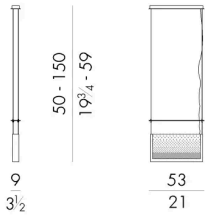

Dimensions

SHADE.1100

Chandelier

9 W x 53 D x 50/150 H cm