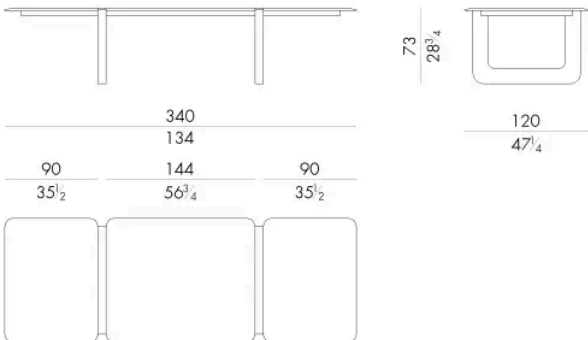

Atlas

TABLE

Generated: 15/06/2026

The Atlas table stands out for its striking architectural design, featuring two or more U-shaped metal elements that form the base.

The marble top, divided into multiple segments, creates a refined visual rhythm, highlighting the stone's natural veining and lending dynamism to the overall design.

HESSENTIA

Dimensions

ATLAS . 8 2 5 0

Table

250 W x 120 D x 73 H cm

ATLAS . 8 2 8 0

Table

285 W x 120 D x 73 H cm

ATLAS . 8 3 4 0

Table

340 W x 120 D x 73 H cm

ATLAS . 8 4 1 0

Table

410 W x 120 D x 73 H cm

ATLAS . 8 5 0 0

Table

500 W x 120 D x 73 H cm