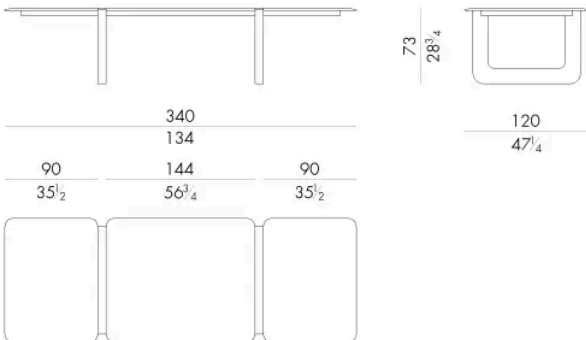

ATLAS . 8 3 4 0

Table

340 W x 120 D x 73 H cm