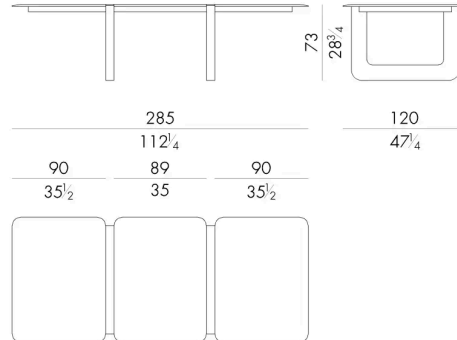

Atlas

TABLE

Generated: 15/06/2026

The Atlas table stands out for its striking architectural design, featuring two or more U-shaped metal elements that form the base.

The marble top, divided into multiple segments, creates a refined visual rhythm, highlighting the stone's natural veining and lending dynamism to the overall design.

HESSENTIA

Dimensions

ATLAS . 8 2 5 0

Table

250 W x 120 D x 73 H cm

ATLAS . 8 2 8 0

Table

285 W x 120 D x 73 H cm

ATLAS . 8 3 4 0

Table

340 W x 120 D x 73 H cm

ATLAS . 8 4 1 0

Table

410 W x 120 D x 73 H cm

ATLAS . 8 5 0 0

Table

500 W x 120 D x 73 H cm