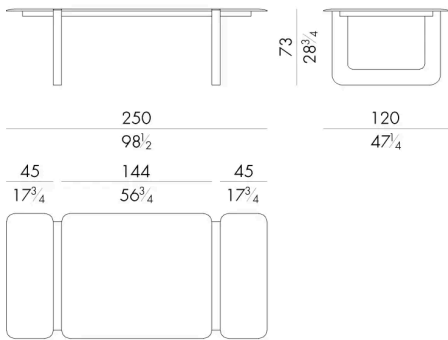

Atlas

TABLE

Generated: 15/06/2026

The Atlas table stands out for its striking architectural design, featuring two or more U-shaped metal elements that form the base.

The marble top, divided into multiple segments, creates a refined visual rhythm, highlighting the stone's natural veining and lending dynamism to the overall design.

HESSENTIA

Dimensions

ATLAS . 8 2 5 0

Table

250 W x 120 D x 73 H cm

ATLAS . 8 2 8 0

Table

285 W x 120 D x 73 H cm

ATLAS . 8 3 4 0

Table

340 W x 120 D x 73 H cm

ATLAS . 8 4 1 0

Table

410 W x 120 D x 73 H cm

ATLAS . 8 5 0 0

Table

500 W x 120 D x 73 H cm