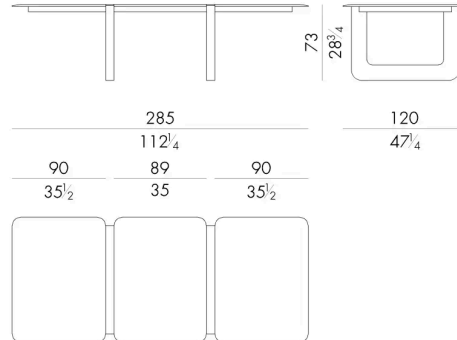

The Atlas table stands out for its striking architectural design, featuring two or more U-shaped metal elements that form the base.

The marble top, divided into multiple segments, creates a refined visual rhythm, highlighting the stone's natural veining and lending dynamism to the overall design.

HESENTIA can customize this piece to suit your project needs. Some limitations apply.

Dimensions

ATLAS . 8 2 5 0

Table

250 W x 120 D x 73 H cm

ATLAS . 8 2 8 0

Table

285 W x 120 D x 73 H cm

ATLAS . 8 3 4 0

Table

340 W x 120 D x 73 H cm

ATLAS . 8 4 1 0

Table

410 W x 120 D x 73 H cm

ATLAS . 8 5 0 0

Table

500 W x 120 D x 73 H cm