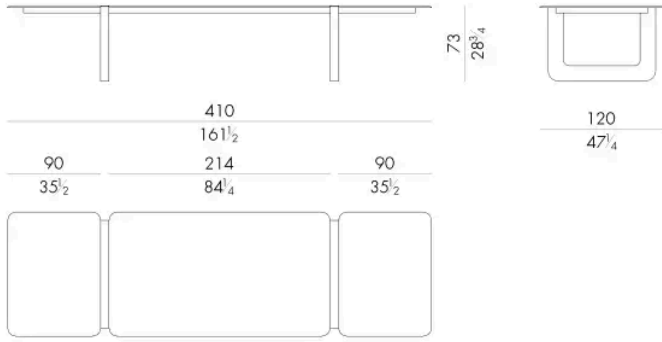

HESENTIA can customize this piece to suit your project needs. Some limitations apply.

Dimensions

ATLAS . 8 2 5 0

Table

250 W x 120 D x 73 H cm

ATLAS . 8 2 8 0

Table

285 W x 120 D x 73 H cm

ATLAS . 8 3 4 0

Table

340 W x 120 D x 73 H cm

ATLAS . 8 4 1 0

Table

410 W x 120 D x 73 H cm

ATLAS . 8 5 0 0

Table

500 W x 120 D x 73 H cm