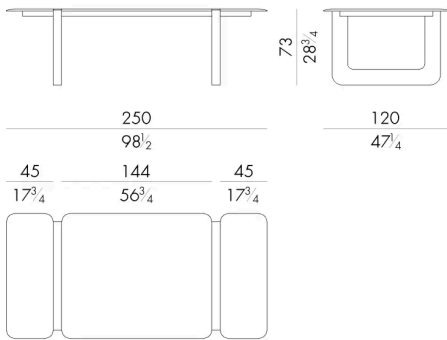

The Atlas table stands out for its striking architectural design, featuring two or more U-shaped metal elements that form the base.

The marble top, divided into multiple segments, creates a refined visual rhythm, highlighting the stone's natural veining and lending dynamism to the overall design.

HESENTIA can customize this piece to suit your project needs. Some limitations apply.

Dimensions

ATLAS . 8 2 5 0

Table

250 W x 120 D x 73 H cm

ATLAS . 8 2 8 0

Table

285 W x 120 D x 73 H cm

ATLAS . 8 3 4 0

Table

340 W x 120 D x 73 H cm

ATLAS . 8 4 1 0

Table

410 W x 120 D x 73 H cm

ATLAS . 8 5 0 0

Table

500 W x 120 D x 73 H cm