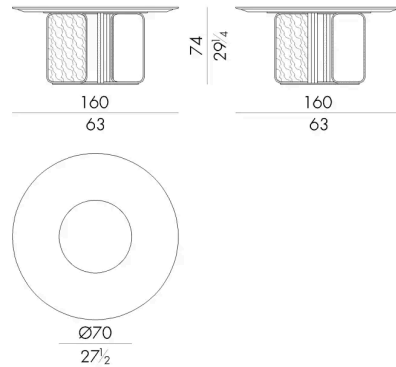

HESENTIA can customize this piece to suit your project needs. Some limitations apply.

Dimensions

Generated: 05/07/2026

NOVA.5150

Table

DIAM. 150x74 H cm

NOVA.5160

Table

DIAM. 160x74 H cm

NOVA.5180

Table

DIAM. 180x74 H cm

NOVA.5200

Table

DIAM. 200x76 H cm