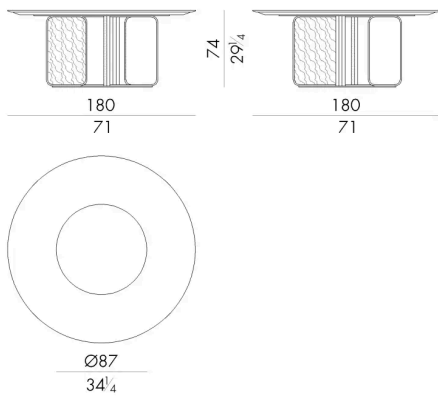

HESENTIA can customize this piece to suit your project needs. Some limitations apply.

Dimensions

Generated: 05/07/2026

NOVA.5150

Table

DIAM. 150x74 H cm

NOVA.5160

Table

DIAM. 160x74 H cm

NOVA.5180

Table

DIAM. 180x74 H cm

NOVA.5200

Table

DIAM. 200x76 H cm