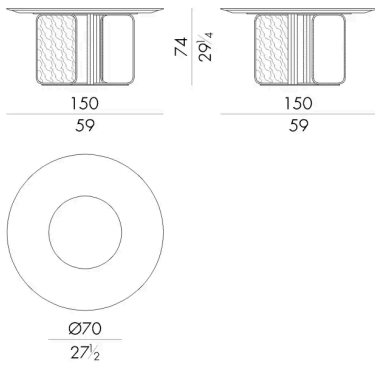

HESENTIA can customize this piece to suit your project needs. Some limitations apply.

Dimensions

Generated: 05/07/2026

NOVA.5150

Table

DIAM. 150x74 H cm

NOVA.5160

Table

DIAM. 160x74 H cm

NOVA.5180

Table

DIAM. 180x74 H cm

NOVA.5200

Table

DIAM. 200x76 H cm