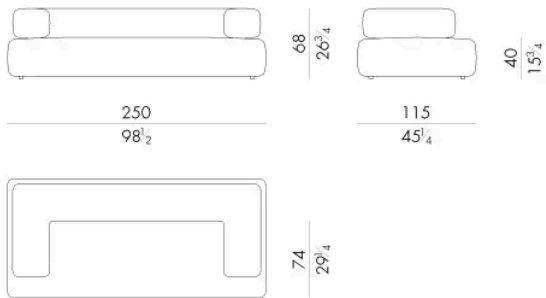

Cholet sofa has generous and enveloping volumes. The rounded armrest that joins the backrest defines a wide seat, made comfortable by the cushions of different sizes that enrich it and enhance its welcoming shapes.

Dimensions

CHOLET. 2300

Sofa

250 W x 115 D x 68 H cm

CHOLET. 2400

Sofa

280 W x 115 D x 68 H cm

CHOLET. 2500

Sofa

Generated: 13/06/2026

310 W x 115 D x 68 H cm