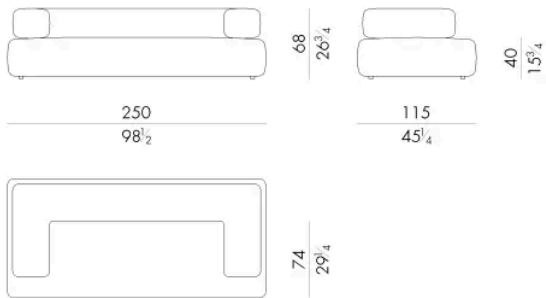

Cholet sofa has generous and enveloping volumes. The rounded armrest that joins the backrest defines a wide seat, made comfortable by the cushions of different sizes that enrich it and enhance its welcoming shapes.

Dimensions

CHOLET. 2300

Sofa

250 W x 115 D x 68 H cm

CHOLET. 2400

Sofa

280 W x 115 D x 68 H cm

CHOLET. 2500

Sofa

Generated: 08/12/2025

310 W x 115 D x 68 H cm