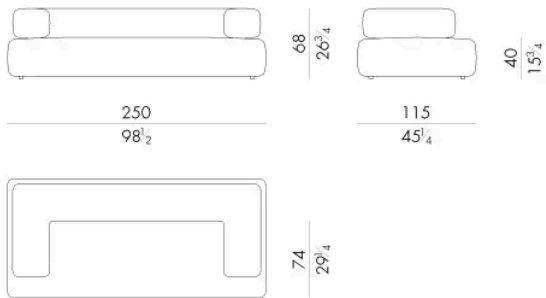

Cholet sofa has generous and enveloping volumes. The rounded armrest that joins the backrest defines a wide seat, made comfortable by the cushions of different sizes that enrich it and enhance its welcoming shapes.

# Dimensions

Generated: 03/07/2026

## CHOLET. 2300

Sofa

250 W x 115 D x 68 H cm

## CHOLET. 2400

Sofa

280 W x 115 D x 68 H cm

CHOLET. 2500

Sofa

Generated: 03/07/2026

310 W x 115 D x 68 H cm