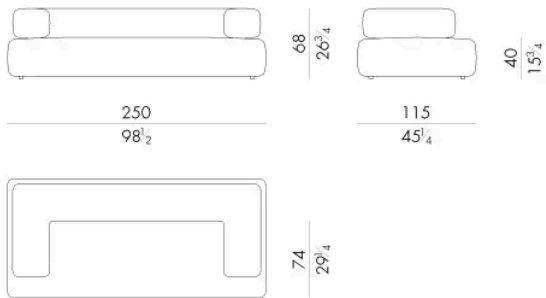

Cholet sofa has generous and enveloping volumes. The rounded armrest that joins the backrest defines a wide seat, made comfortable by the cushions of different sizes that enrich it and enhance its welcoming shapes.

Dimensions

CHOLET. 2300

Sofa

250 W x 115 D x 68 H cm

CHOLET. 2400

Sofa

280 W x 115 D x 68 H cm

CHOLET. 2500

Sofa

Generated: 13/04/2026

310 W x 115 D x 68 H cm