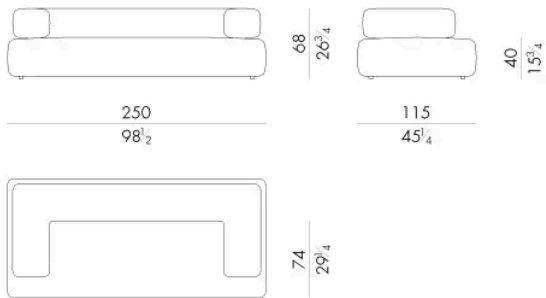

Cholet sofa has generous and enveloping volumes. The rounded armrest that joins the backrest defines a wide seat, made comfortable by the cushions of different sizes that enrich it and enhance its welcoming shapes.

Dimensions

Generated: 04/07/2026

CHOLET. 2300

Sofa

250 W x 115 D x 68 H cm

CHOLET. 2400

Sofa

280 W x 115 D x 68 H cm

CHOLET. 2500

Sofa

Generated: 04/07/2026

310 W x 115 D x 68 H cm