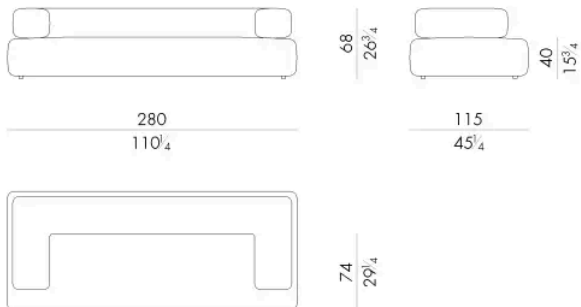

Dimensions

Generated: 04/07/2026

CHOLET. 2300

Sofa

250 W x 115 D x 68 H cm

CHOLET. 2400

Sofa

280 W x 115 D x 68 H cm

CHOLET. 2500

Sofa

Generated: 04/07/2026

310 W x 115 D x 68 H cm