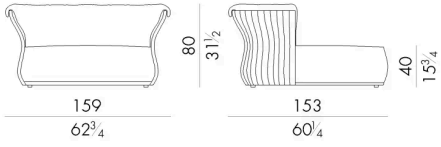

The round sofa of the collection Cannes displays a number of oval-shaped elements in curved plywood that envelop the seat after they have been covered in leather or fabric by skilled craftsmen. On all the curved elements of the back lies a soft cushion that embraces the one who has the pleasure of sitting down. The tailored seams of the cushion make it even more exclusive. Placed in a living area, the sofa becomes the undisputed protagonist, especially when its precious details are visible from all sides. It can be easily placed in contemporary villas but also in apartments located in ancient buildings.

Dimensions

CANNES.2200/C

Sofa

159 W x 153 D x 80 H cm

CANNES.2200/C/S

Sofa

134 W x 124 D x 80 H cm