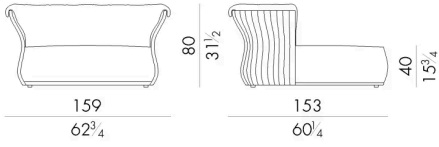

The round sofa of the collection Cannes displays a number of oval-shaped elements in curved plywood that envelop the seat after they have been covered in leather or fabric by skilled craftsmen. On all the curved elements of the back lies a soft cushion that embraces the one who has the pleasure of sitting down. The tailored seams of the cushion make it even more exclusive. Placed in a living area, the sofa becomes the undisputed protagonist, especially when its precious details are visible from all sides. It can be easily placed in contemporary villas but also in apartments located in ancient buildings.

Dimensions

CANNES.2200/C

Sofa

159Wx153Dx80H cm

CANNES.2200/C/S

Sofa

134Wx124Dx80H cm