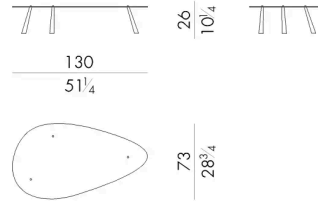

Dimensions

DROP. 2177

Coffee table

Indoor option

130 W x 73 D x 26 H cm

DROP. 2177 / OUT

Coffee table

Outdoor option

130 W x 73 D x 26 H cm

DROP. 2177 / S

Coffee table

Indoor option

100 W x 54 D x 32 H cm

DROP. 2177 / S / OUT

Coffee table

Outdoor option

100 W x 54 D x 32 H cm

DROP. 3060

Coffee table

Indoor option

60 W x 32 D x 40 H cm

DROP. 3060/OUT

Coffee table

Outdoor option