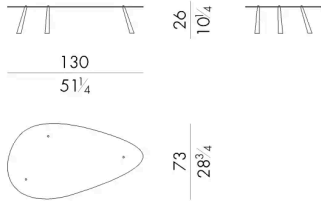

Dimensions

DROP. 2177

Coffee table

Indoor option

130 W x 73 D x 26 H cm

DROP. 2177 / OUT

Coffee table

Outdoor option

130 W x 73 D x 26 H cm

DROP. 2177 / S

Coffee table

Indoor option

100 W x 54 D x 32 H cm

DROP. 2177 / S / OUT

Coffee table

Outdoor option

100 W x 54 D x 32 H cm

DROP. 3060

Coffee table

Indoor option

60 W x 32 D x 40 H cm

DROP. 3060 / OUT

Coffee table

Outdoor option