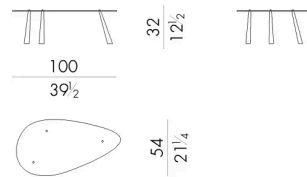

Dimensions

DROP. 2177

Coffee table

Indoor option

130 W x 73 D x 26 H cm

DROP. 2177 / OUT

Coffee table

Outdoor option

130 W x 73 D x 26 H cm

DROP. 2177 / S

Coffee table

Indoor option

100 W x 54 D x 32 H cm

DROP. 2177 / S / OUT

Coffee table

Outdoor option

100 W x 54 D x 32 H cm

DROP. 3060

Coffee table

Indoor option

60 W x 32 D x 40 H cm

DROP. 3060/OUT

Coffee table

Outdoor option