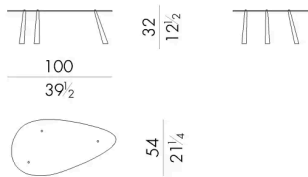

Dimensions

DROP. 2177

Coffee table

Indoor option

130 W x 73 D x 26 H cm

DROP. 2177 / OUT

Coffee table

Outdoor option

130 W x 73 D x 26 H cm

DROP. 2177 / S

Coffee table

Indoor option

100 W x 54 D x 32 H cm

DROP. 2177 / S / OUT

Coffee table

Outdoor option

100 W x 54 D x 32 H cm

DROP. 3060

Coffee table

Indoor option

60 W x 32 D x 40 H cm

DROP. 3060/OUT

Coffee table

Outdoor option