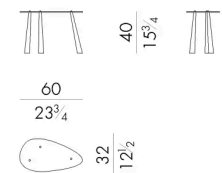

Dimensions

DROP. 2177

Coffee table

Indoor option

130 W x 73 D x 26 H cm

DROP. 2177 / OUT

Coffee table

Outdoor option

130 W x 73 D x 26 H cm

DROP. 2177 / S

Coffee table

Indoor option

100 W x 54 D x 32 H cm

DROP. 2177 / S / OUT

Coffee table

Outdoor option

100 W x 54 D x 32 H cm

DROP. 3060

Coffee table

Indoor option

60 W x 32 D x 40 H cm

DROP. 3060/OUT

Coffee table

Outdoor option