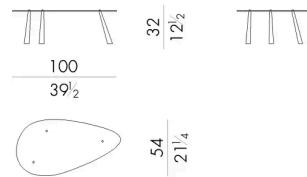

Dimensions

DROP. 2177

Coffee table

Indoor option

130 W x 73 D x 26 H cm

DROP. 2177 / OUT

Coffee table

Outdoor option

130 W x 73 D x 26 H cm

DROP. 2177 / S

Coffee table

Indoor option

100 W x 54 D x 32 H cm

DROP. 2177 / S / OUT

Coffee table

Outdoor option

100 W x 54 D x 32 H cm

DROP. 3060

Coffee table

Indoor option

60 W x 32 D x 40 H cm

DROP. 3060 / OUT

Coffee table

Outdoor option