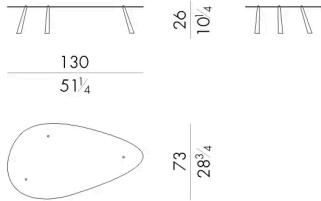

Dimensions

DROP. 2177

Coffee table

Indoor option

130 W x 73 D x 26 H cm

DROP. 2177 / OUT

Coffee table

Outdoor option

130 W x 73 D x 26 H cm

DROP. 2177 / S

Coffee table

Indoor option

100 W x 54 D x 32 H cm

DROP. 2177 / S / OUT

Coffee table

Outdoor option

100 W x 54 D x 32 H cm

DROP. 3060

Coffee table

Indoor option

60 W x 32 D x 40 H cm

DROP. 3060/OUT

Coffee table

Outdoor option