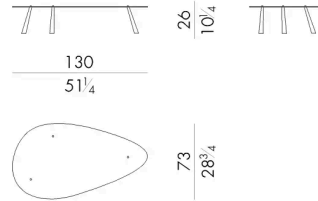

Dimensions

DROP. 2177

Coffee table

Indoor option

130 W x 73 D x 26 H cm

DROP. 2177 / OUT

Coffee table

Outdoor option

130 W x 73 D x 26 H cm

DROP. 2177 / S

Coffee table

Indoor option

100 W x 54 D x 32 H cm

DROP. 2177 / S / OUT

Coffee table

Outdoor option

100 W x 54 D x 32 H cm

DROP. 3060

Coffee table

Indoor option

60 W x 32 D x 40 H cm

DROP. 3060 / OUT

Coffee table

Outdoor option