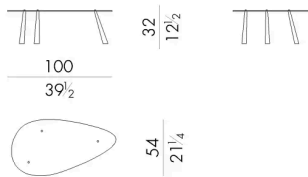

Dimensions

DROP. 2177

Coffee table

Indoor option

130 W x 73 D x 26 H cm

DROP. 2177 / OUT

Coffee table

Outdoor option

130 W x 73 D x 26 H cm

DROP. 2177 / S

Coffee table

Indoor option

100 W x 54 D x 32 H cm

DROP. 2177 / S / OUT

Coffee table

Outdoor option

100 W x 54 D x 32 H cm

DROP. 3060

Coffee table

Indoor option

60 W x 32 D x 40 H cm

DROP. 3060 / OUT

Coffee table

Outdoor option