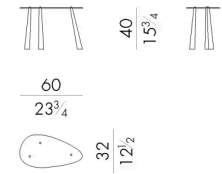

Dimensions

DROP. 2177

Coffee table

Indoor option

130 W x 73 D x 26 H cm

DROP. 2177 / OUT

Coffee table

Outdoor option

130 W x 73 D x 26 H cm

DROP. 2177 / S

Coffee table

Indoor option

100 W x 54 D x 32 H cm

DROP. 2177 / S / OUT

Coffee table

Outdoor option

100 W x 54 D x 32 H cm

DROP. 3060

Coffee table

Indoor option

60 W x 32 D x 40 H cm

DROP. 3060 / OUT

Coffee table

Outdoor option