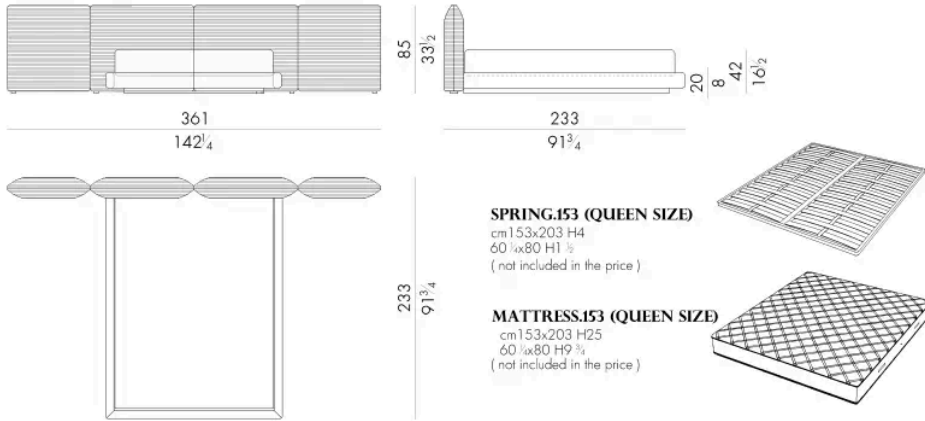

Dulcis bed is characterised by a three-dimensional embroidery with horizontal stripes that envelops the whole structure. It embodies the excellence of HESSENTIA craftsmanship, combining refined aesthetics and high-quality workmanship.

# Dimensions

## DULCIS.5160/B

Bed

368Wx230Dx85Hcm

**DULCIS . 5180 / B**

Bed

388 W x 230 D x 85 H cm

**DULCIS . 5193 / B**

Bed

401 W x 233 D x 85 H cm

Bed

408 W x 230 D x 85 H cm