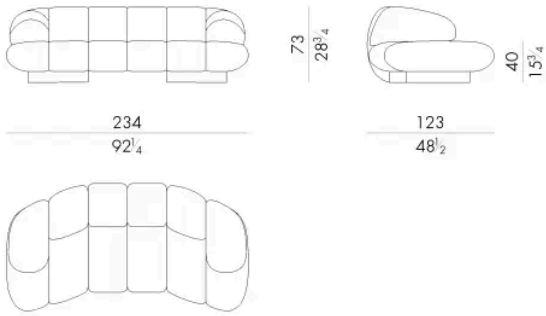

The strong personality of HESSENTIA is clearly visible in KIRO sofa, realized both with and without armrest. The base is available in different options such as open-pore painted ash wood or ziricote wood. KIRO is characterized by the milled structure that makes it a bold sofa, suitable to furnish the centre of a room or to be placed against a wall. Its vigorous shape makes it the main character of the ambience in which it is placed, adapting very well to the furniture that surround it.

# Dimensions

## KIRO . 2 3 0 0 / B R

Sofa

234 W x 123 D x 73 H cm

348 W x 123 D x 73 H cm