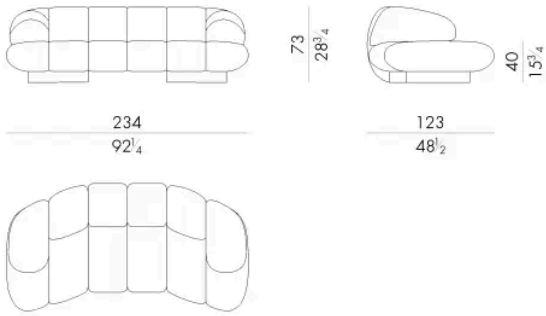

The strong personality of HESSENTIA is clearly visible in KIRO sofa, realized both with and without armrest. The base is available in different options such as open-pore painted ash wood or ziricote wood. KIRO is characterized by the milled structure that makes it a bold sofa, suitable to furnish the centre of a room or to be placed against a wall. Its vigorous shape makes it the main character of the ambience in which it is placed, adapting very well to the furniture that surround it.

Dimensions

KIRO . 2 3 0 0 / B R

Sofa

234 W x 123 D x 73 H cm

KIRO . 2 4 0 0 / B R

Sofa

272 W x 123 D x 73 H cm

KIRO . 2 5 0 0 / B R

Sofa

310 W x 123 D x 73 H cm

KIRO . 2 6 0 0 / B R

Sofa

348 W x 123 D x 73 H cm