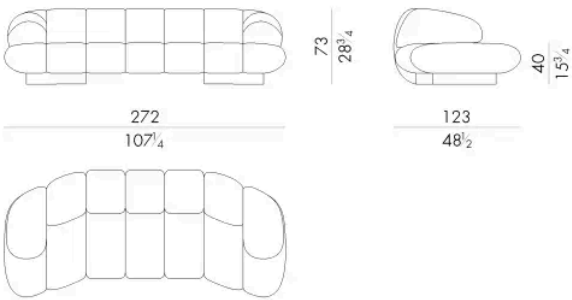

The strong personality of HESSENTIA is clearly visible in KIRO sofa, realized both with and without armrest. The base is available in different options such as open-pore painted ash wood or ziricote wood. KIRO is characterized by the milled structure that makes it a bold sofa, suitable to furnish the centre of a room or to be placed against a wall. Its vigorous shape makes it the main character of the ambience in which it is placed, adapting very well to the furniture that surround it.

Dimensions

KIRO . 2 3 0 0 / B R

Sofa

234 W x 123 D x 73 H cm

KIRO . 2 4 0 0 / B R

Sofa

272 W x 123 D x 73 H cm

KIRO . 2 5 0 0 / B R

Sofa

310 W x 123 D x 73 H cm

KIRO . 2 6 0 0 / B R

Sofa

348 W x 123 D x 73 H cm