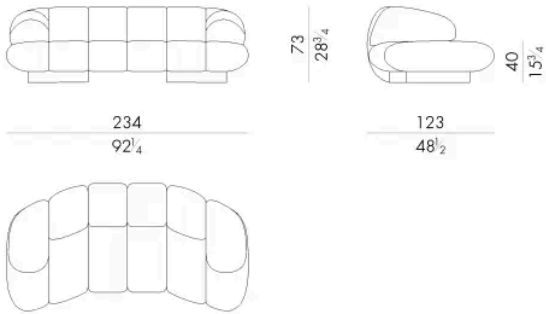

The strong personality of HESSENTIA is clearly visible in KIRO sofa, realized both with and without armrest. The base is available in different options such as open-pore painted ash wood or ziricote wood. KIRO is characterized by the milled structure that makes it a bold sofa, suitable to furnish the centre of a room or to be placed against a wall. Its vigorous shape makes it the main character of the ambience in which it is placed, adapting very well to the furniture that surround it.

Dimensions

KIRO . 2 3 0 0 / B R

Sofa

234 W x 123 D x 73 H cm

KIRO . 2 4 0 0 / B R

Sofa

272 W x 123 D x 73 H cm

KIRO . 2 5 0 0 / B R

Sofa

310 W x 123 D x 73 H cm

KIRO . 2 6 0 0 / B R

Sofa

348 W x 123 D x 73 H cm