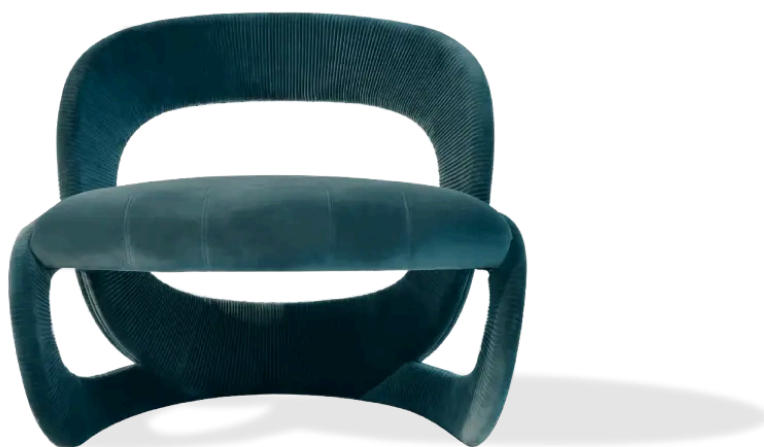

# Penelope

ARMCHAIR

Generated: 06/07/2026

Armchair Penelope suitable to furnish modern living areas can be also chosen as unique and refined item for bedrooms. It is characterized by a sinuous and soft structure composed by multilayer wood upholstered with leather or fabric able to emphasize its design. Four decorative seams enhance the rounded surface of the seat and balance the “plissé” embroidery of the back structure.

## PENELOPE . 2100

Armchair

83Wx73Dx80Hcm