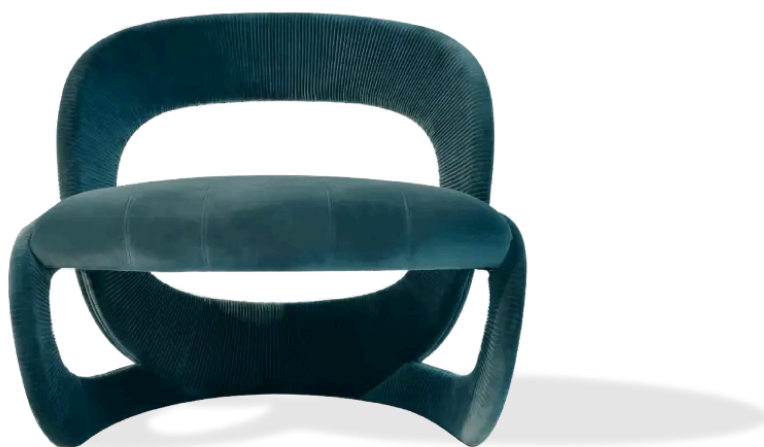

Penelope

ARMCHAIR

Generated: 16/06/2026

Armchair Penelope suitable to furnish modern living areas can be also chosen as unique and refined item for bedrooms. It is characterized by a sinuous and soft structure composed by multilayer wood upholstered with leather or fabric able to emphasize its design. Four decorative seams enhance the rounded surface of the seat and balance the “plissé” embroidery of the back structure.

HESSSENTIA

Dimensions

Generated: 16/06/2026

PENELOPE . 2100

Armchair

83Wx73Dx80Hcm