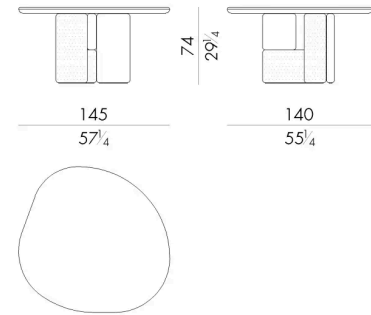

HESSENTIA can customize this piece to suit your project needs. Some limitations apply.

Dimensions

Generated: 05/07/2026

O V O O . 5 1 4 0 / M A

Table

145 W x 140 D x 74 H cm

O V O O . 5 1 6 0 / M A

Table

165 W x 160 D x 74 H cm