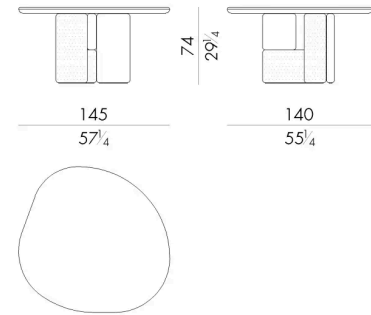

The Ovoo table tells stories of faraway lands, belonging to the shamanic cult typical of Mongolia. The inspiration of this collection is the concept of “ovoo”: the piles of stones used as reference points at the top of the mountains, were in fact the inspiration for the overlapping of lacquered or ash wooden components combined with other elements in patina brass casting. The version made of Ceppo romano marble is a real masterpiece.

Dimensions

OVOO.5140/MA

Table

145 W x 140 D x 74 H cm

OVOO.5160/MA

Table

165 W x 160 D x 74 H cm