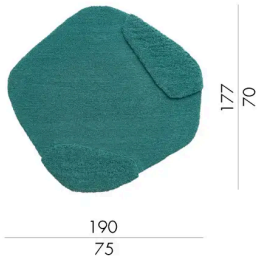

Completely handmade, the rugs in the Chopper collection are characterised by their irregular shapes with a pile of varying heights that creates refined three-dimensional effects, giving depth and dynamism to spaces.

# Dimensions

## CHOPPER.190177/T

Rug

190 W x 177 D cm

## CHOPPER.400215/W

Rug

400 W x 215 D cm