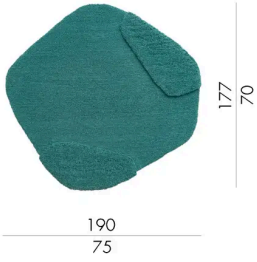

Completely handmade, the rugs in the Chopper collection are characterised by their irregular shapes with a pile of varying heights that creates refined three-dimensional effects, giving depth and dynamism to spaces.

Dimensions

Generated: 19/04/2026

CHOPPER.190177/T

Rug

190 W x 177 D cm

CHOPPER.233192/TA

Rug

233 W x 192 D cm

CHOPPER.400215/W

Rug

400 W x 215 D cm