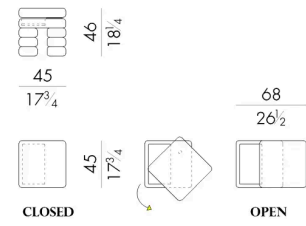

Dimensions

BRICK . 4 5 4 5 / D X

Coffee table

45 W x 45 D x 46 H cm

BRICK . 4 5 4 5 / S X

Coffee table

45 W x 45 D x 46 H cm