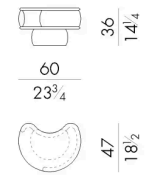

Snap night stand is designed to blend harmoniously with the rounded shapes of the bed from the same collection. The lacquered wooden structure is available in a wide range of colours, while the top is made of marble.

Dimensions

SNAP. 9300 / DX

Night table

60 W x 47 D x 36 H cm

SNAP. 9300 / SX

Night table

60 W x 47 D x 36 H cm